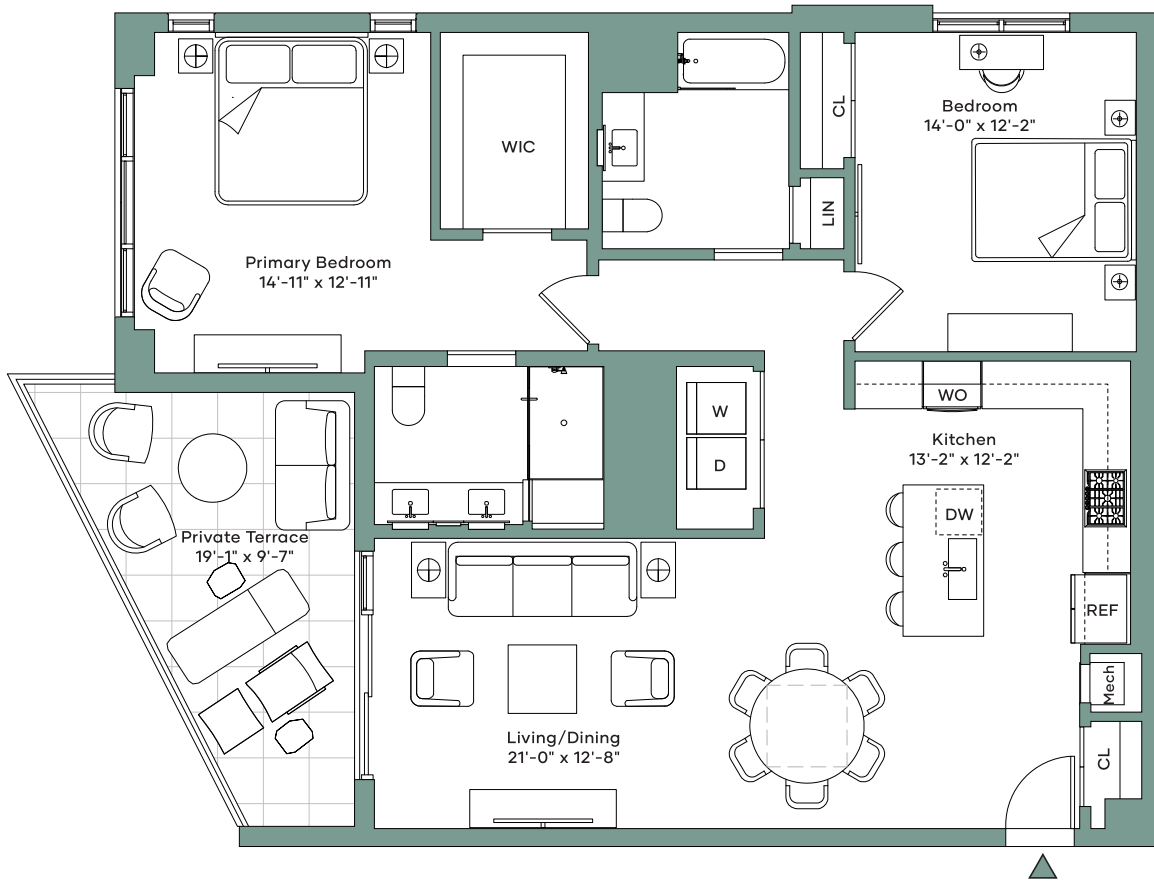

Tower A & B Residences 411-611. 811-PH7

2 Bedrooms
2 Bathrooms
1,277 SF
Terrace 188 SF
North and West Exposure

the BOARDWALK LONG BEACH NY

TheBoardwalkLongBeach.com
516-888-8802

NB2K DEVELOPMENT **DouglasElliman** Development Marketing