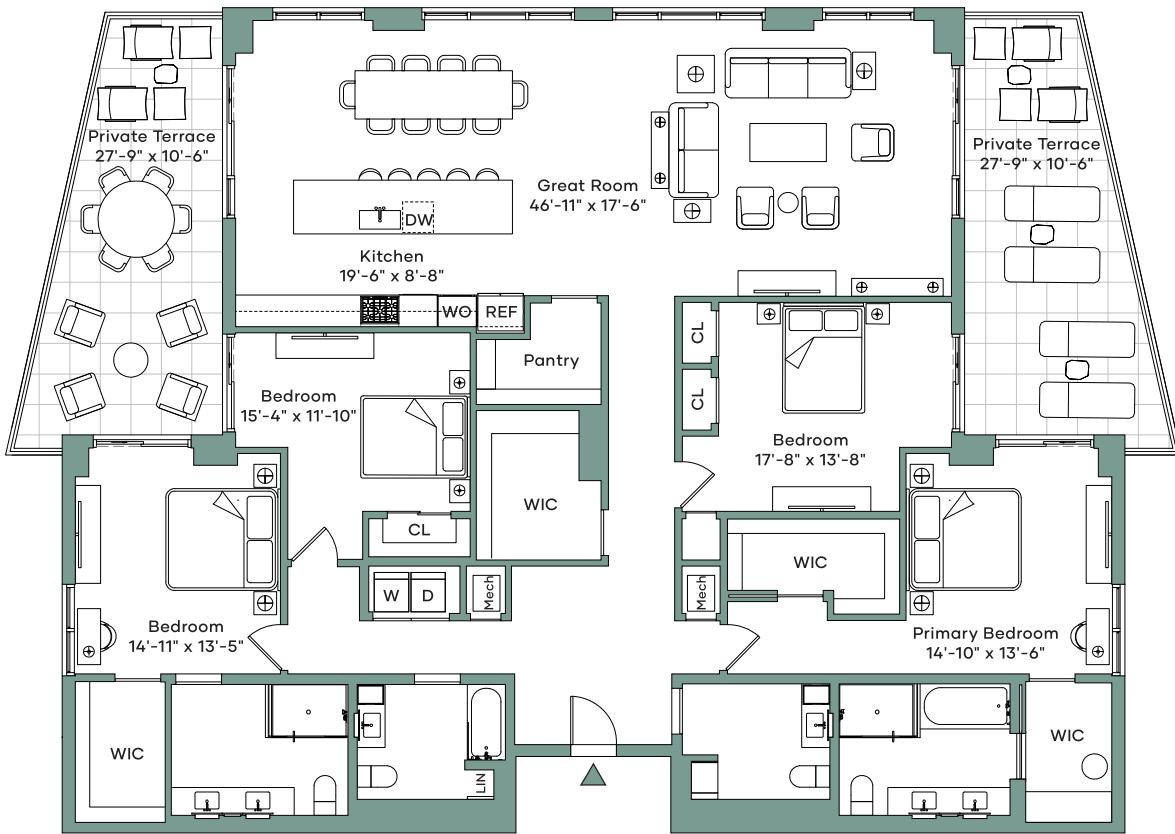

Tower B Residence 501

- 4 Bedrooms
- 3 Bathrooms
- 1 Powder Room
- 2,845 SF
- 2 Terraces 596 SF
- South, West, and East Exposure

the BOARDWALK LONG BEACH NY

TheBoardwalkLongBeach.com
516-888-8802

NB2K DEVELOPMENT **DouglasElliman** Development Marketing