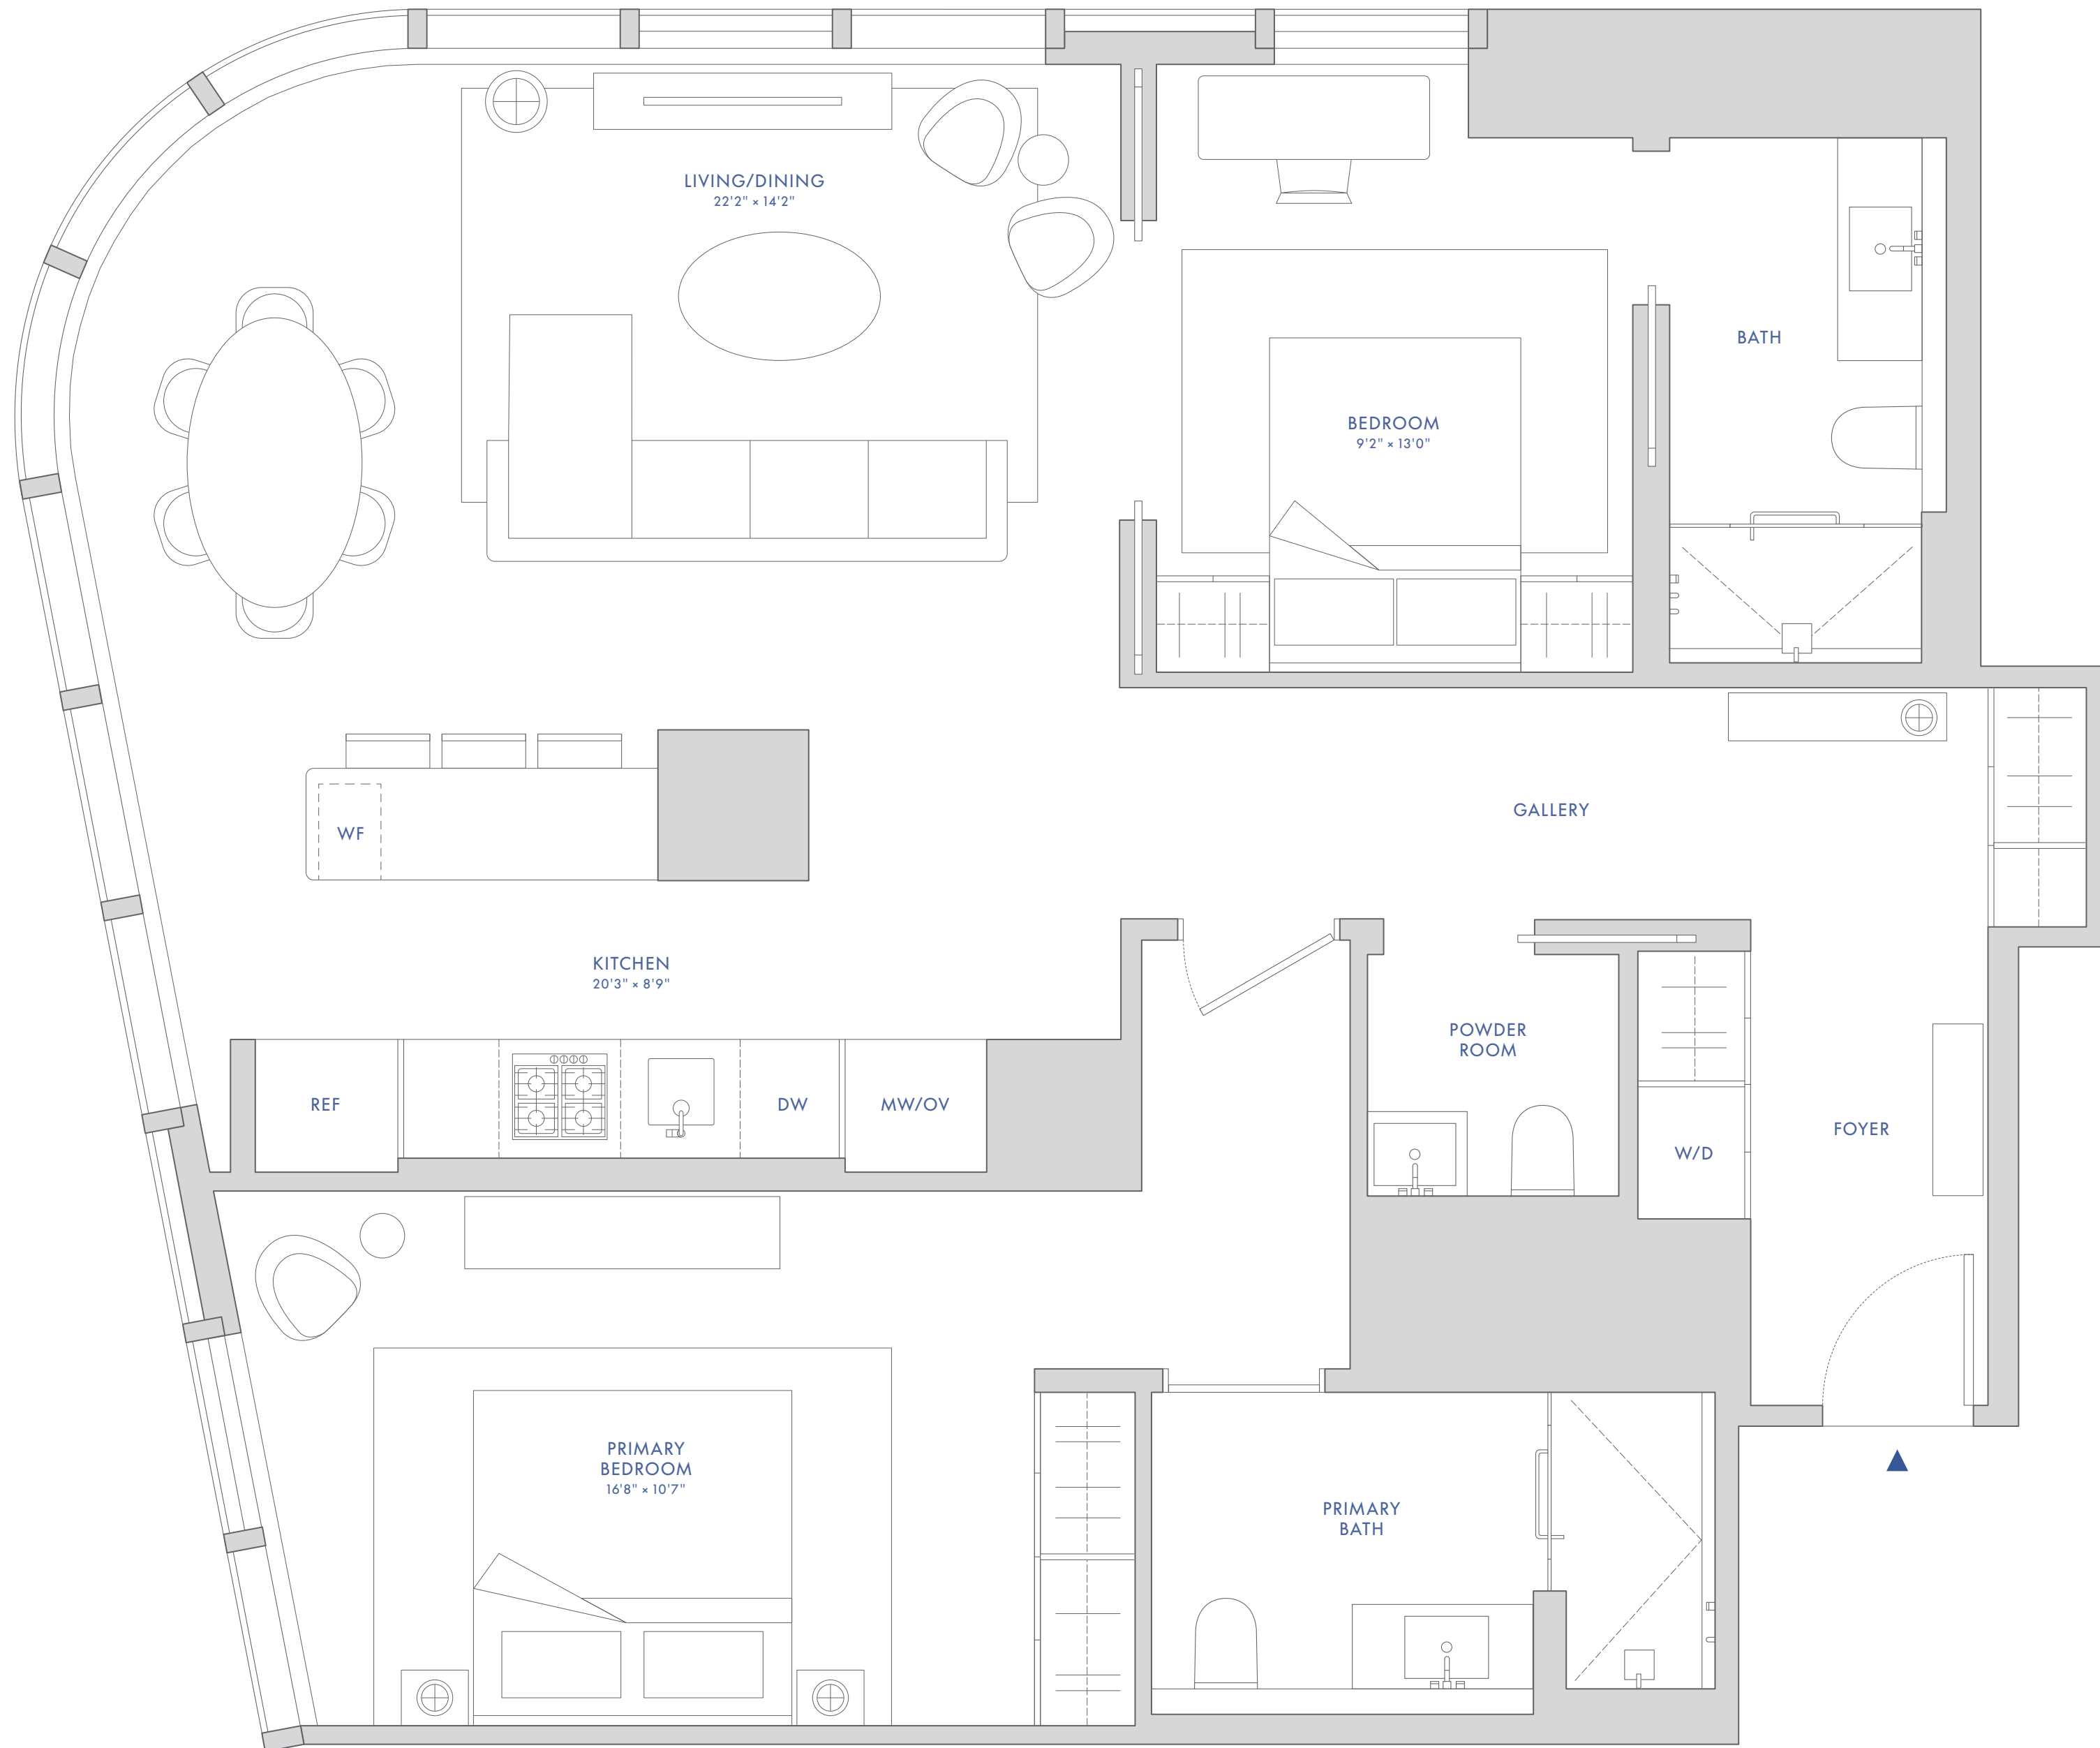

RESIDENCE E  
FLOORS 67-71

# THE GREENWICH

BY RAFAEL VIÑOLY

2 BEDROOM  
2 BATHS  
1 POWDER ROOM  
1,284 SF (119 SM)  
NORTH AND WEST EXPOSURES

SCALE 3/8" = 1'-0"