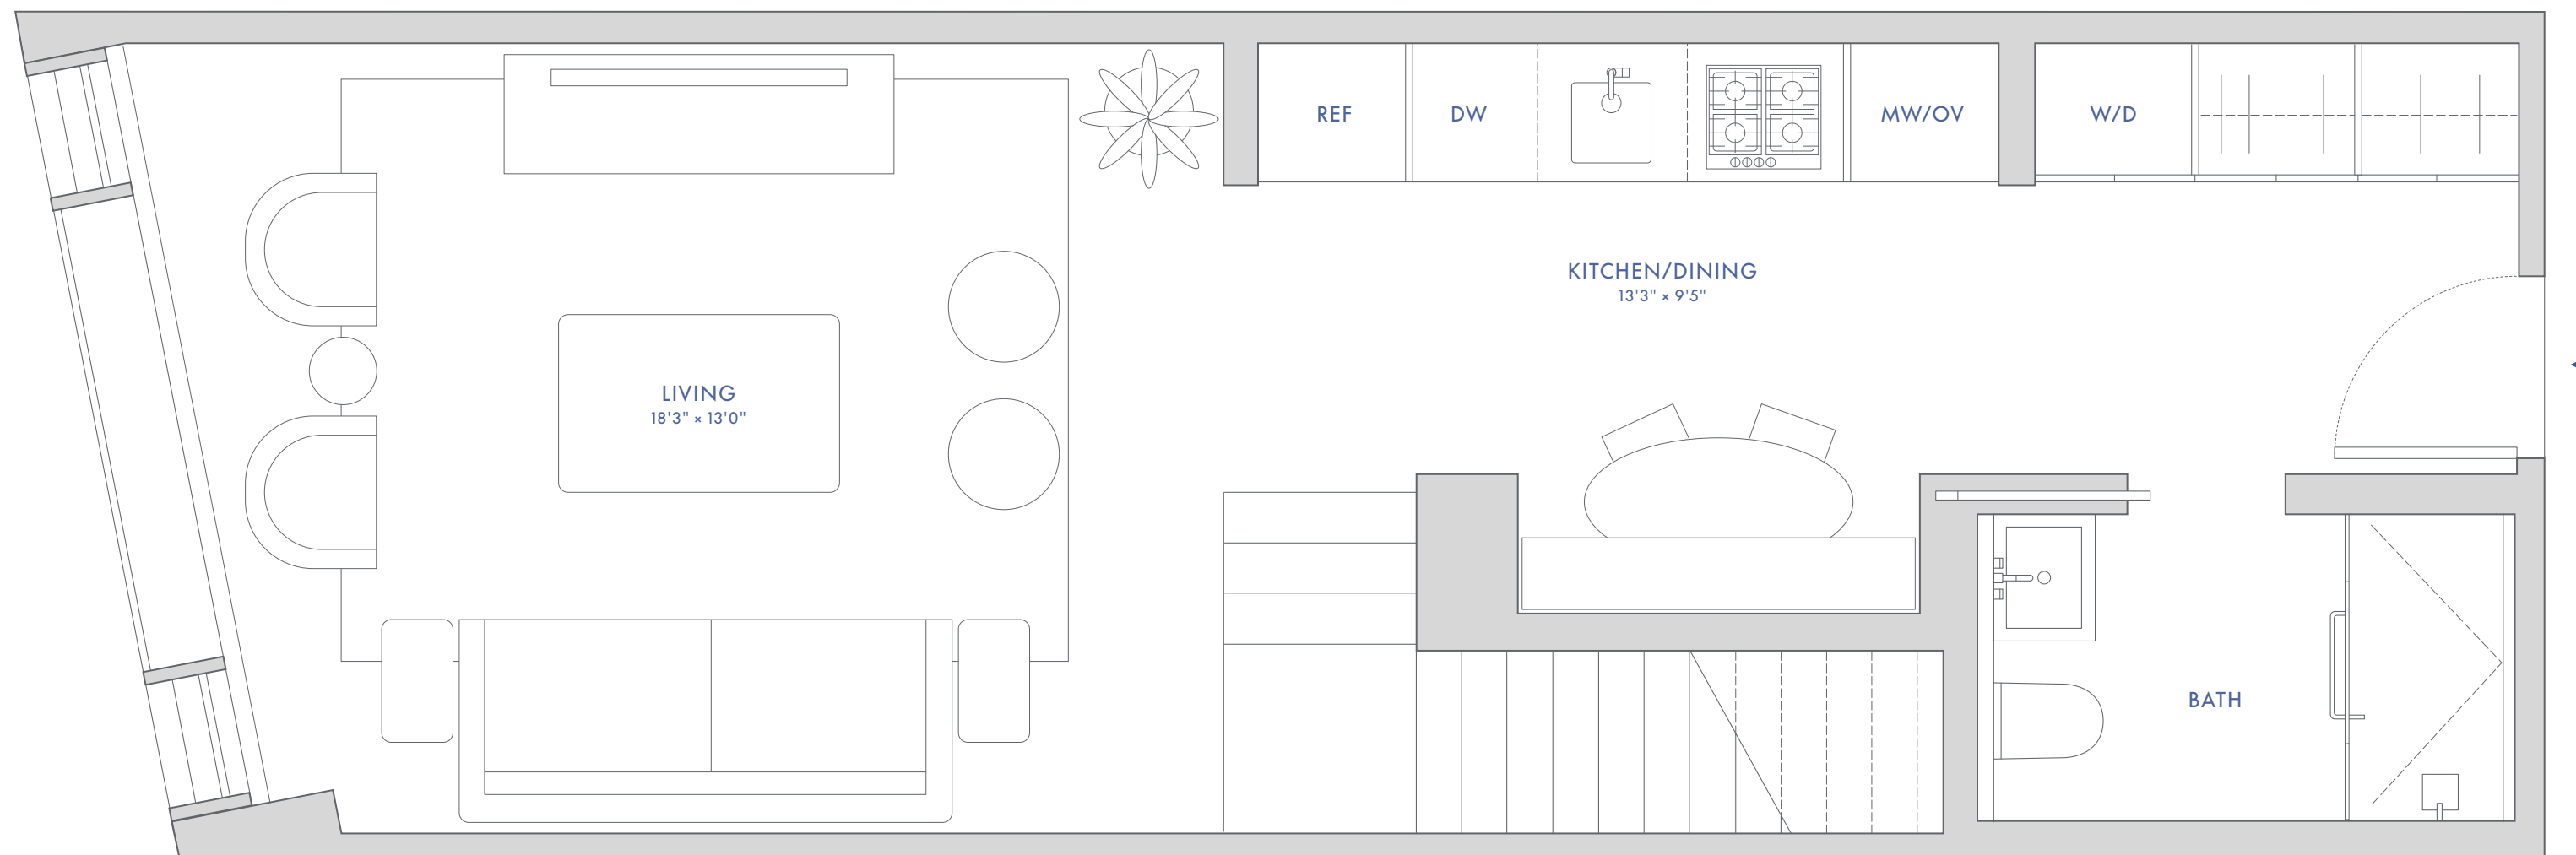

RESIDENCE C
FLOORS 6-7

THE GREENWICH

BY RAFAEL VIÑOLY

LOFT
2 BATHS
1,025 SF (95 SM)
WEST EXPOSURE

UPPER LEVEL
FLOOR 7
473 SF (44 SM)

LOWER LEVEL
FLOOR 6
552 SF (51 SM)

SCALE 3/8" = 1'-0"