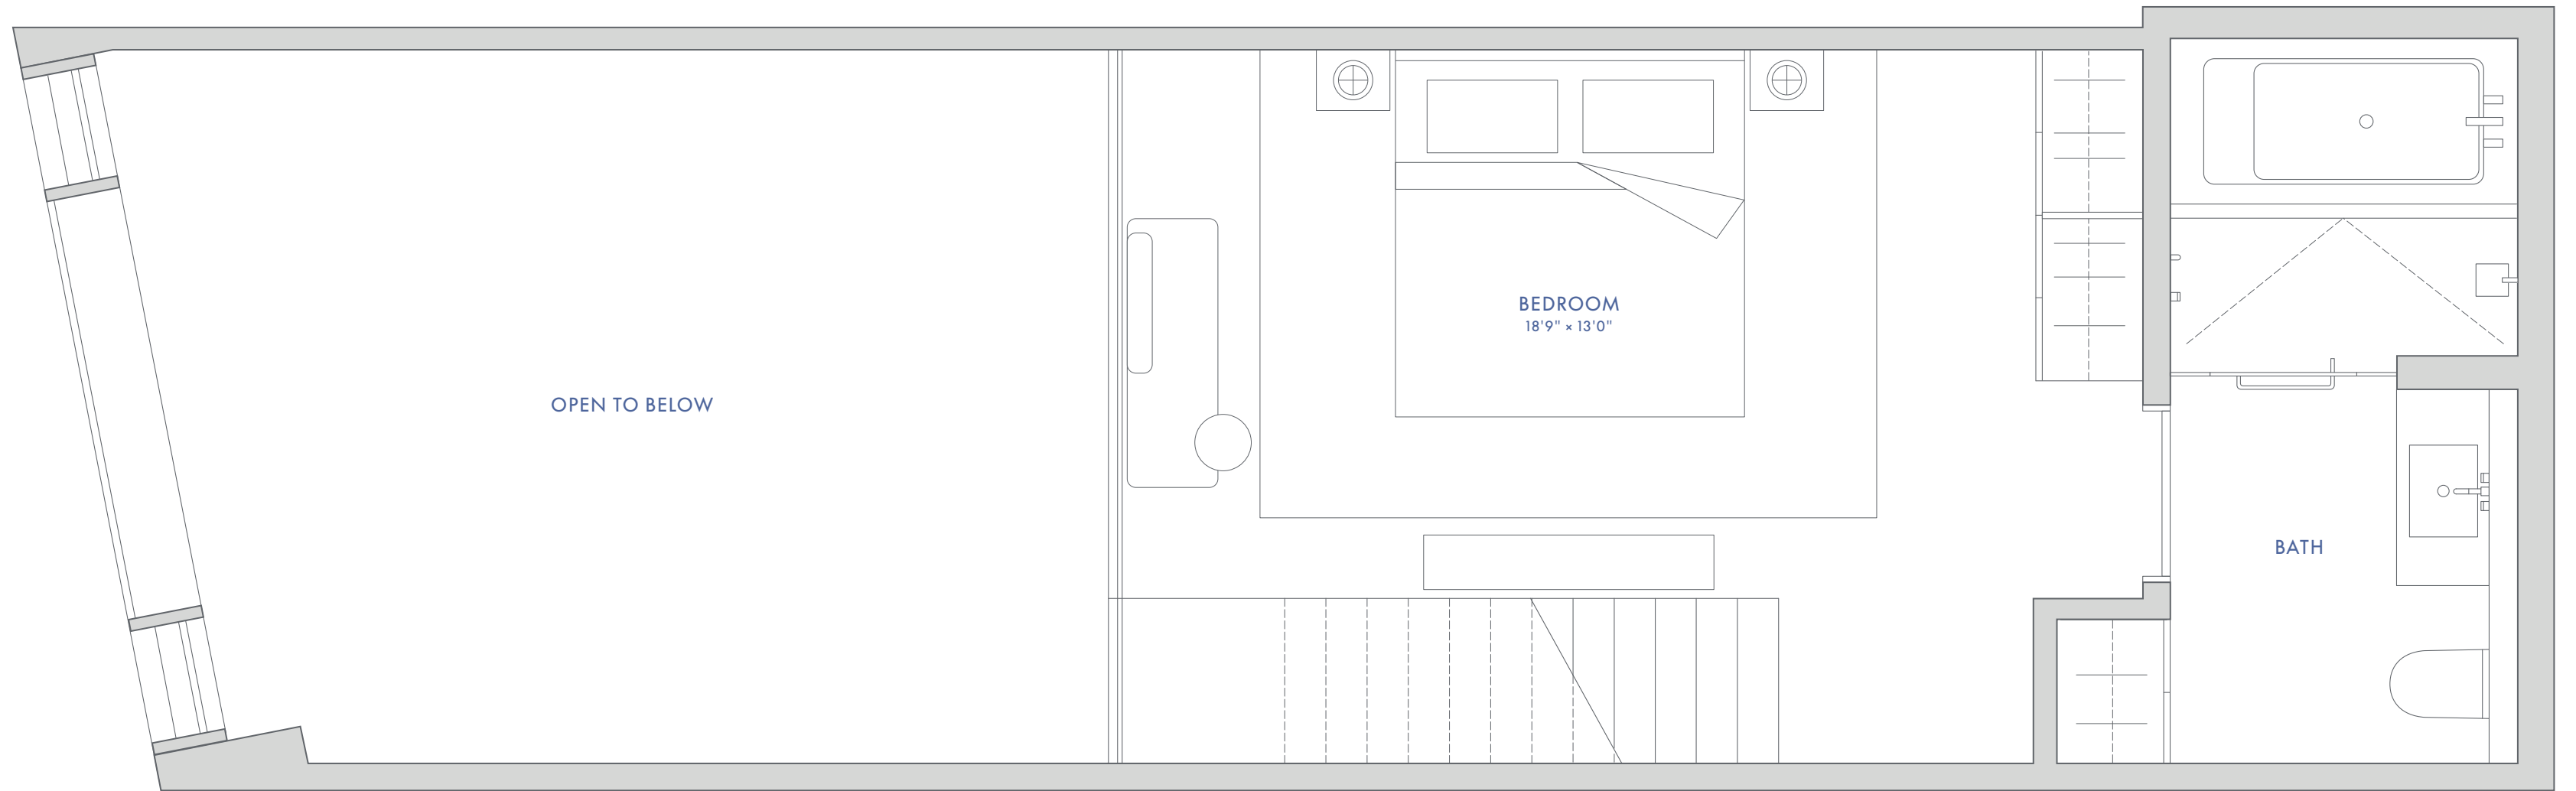

RESIDENCE C
FLOORS 6-7

THE GREENWICH

BY RAFAEL VIÑOLY

LOFT
2 BATHS
1,025 SF (95 SM)
WEST EXPOSURE

UPPER LEVEL
FLOOR 7
473 SF (44 SM)

LOWER LEVEL
FLOOR 6
552 SF (51 SM)

SCALE 3/8" = 1'-0"