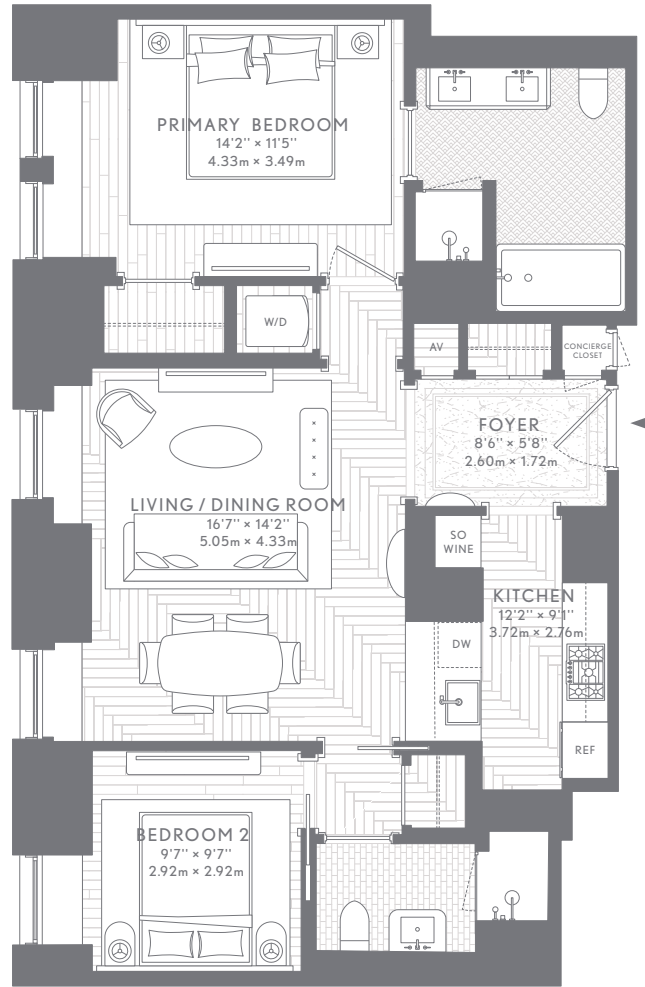

RESIDENCE 1911—2411
2 BEDROOMS | 2 BATHROOMS

Interior Area:
1,129 Ft² / 104.9 M²

- West Exposure
- Marble Entry Foyer
- Dedicated Audio/Visual Technology Closet
- Dedicated Concierge Closet for Secure Delivery Service