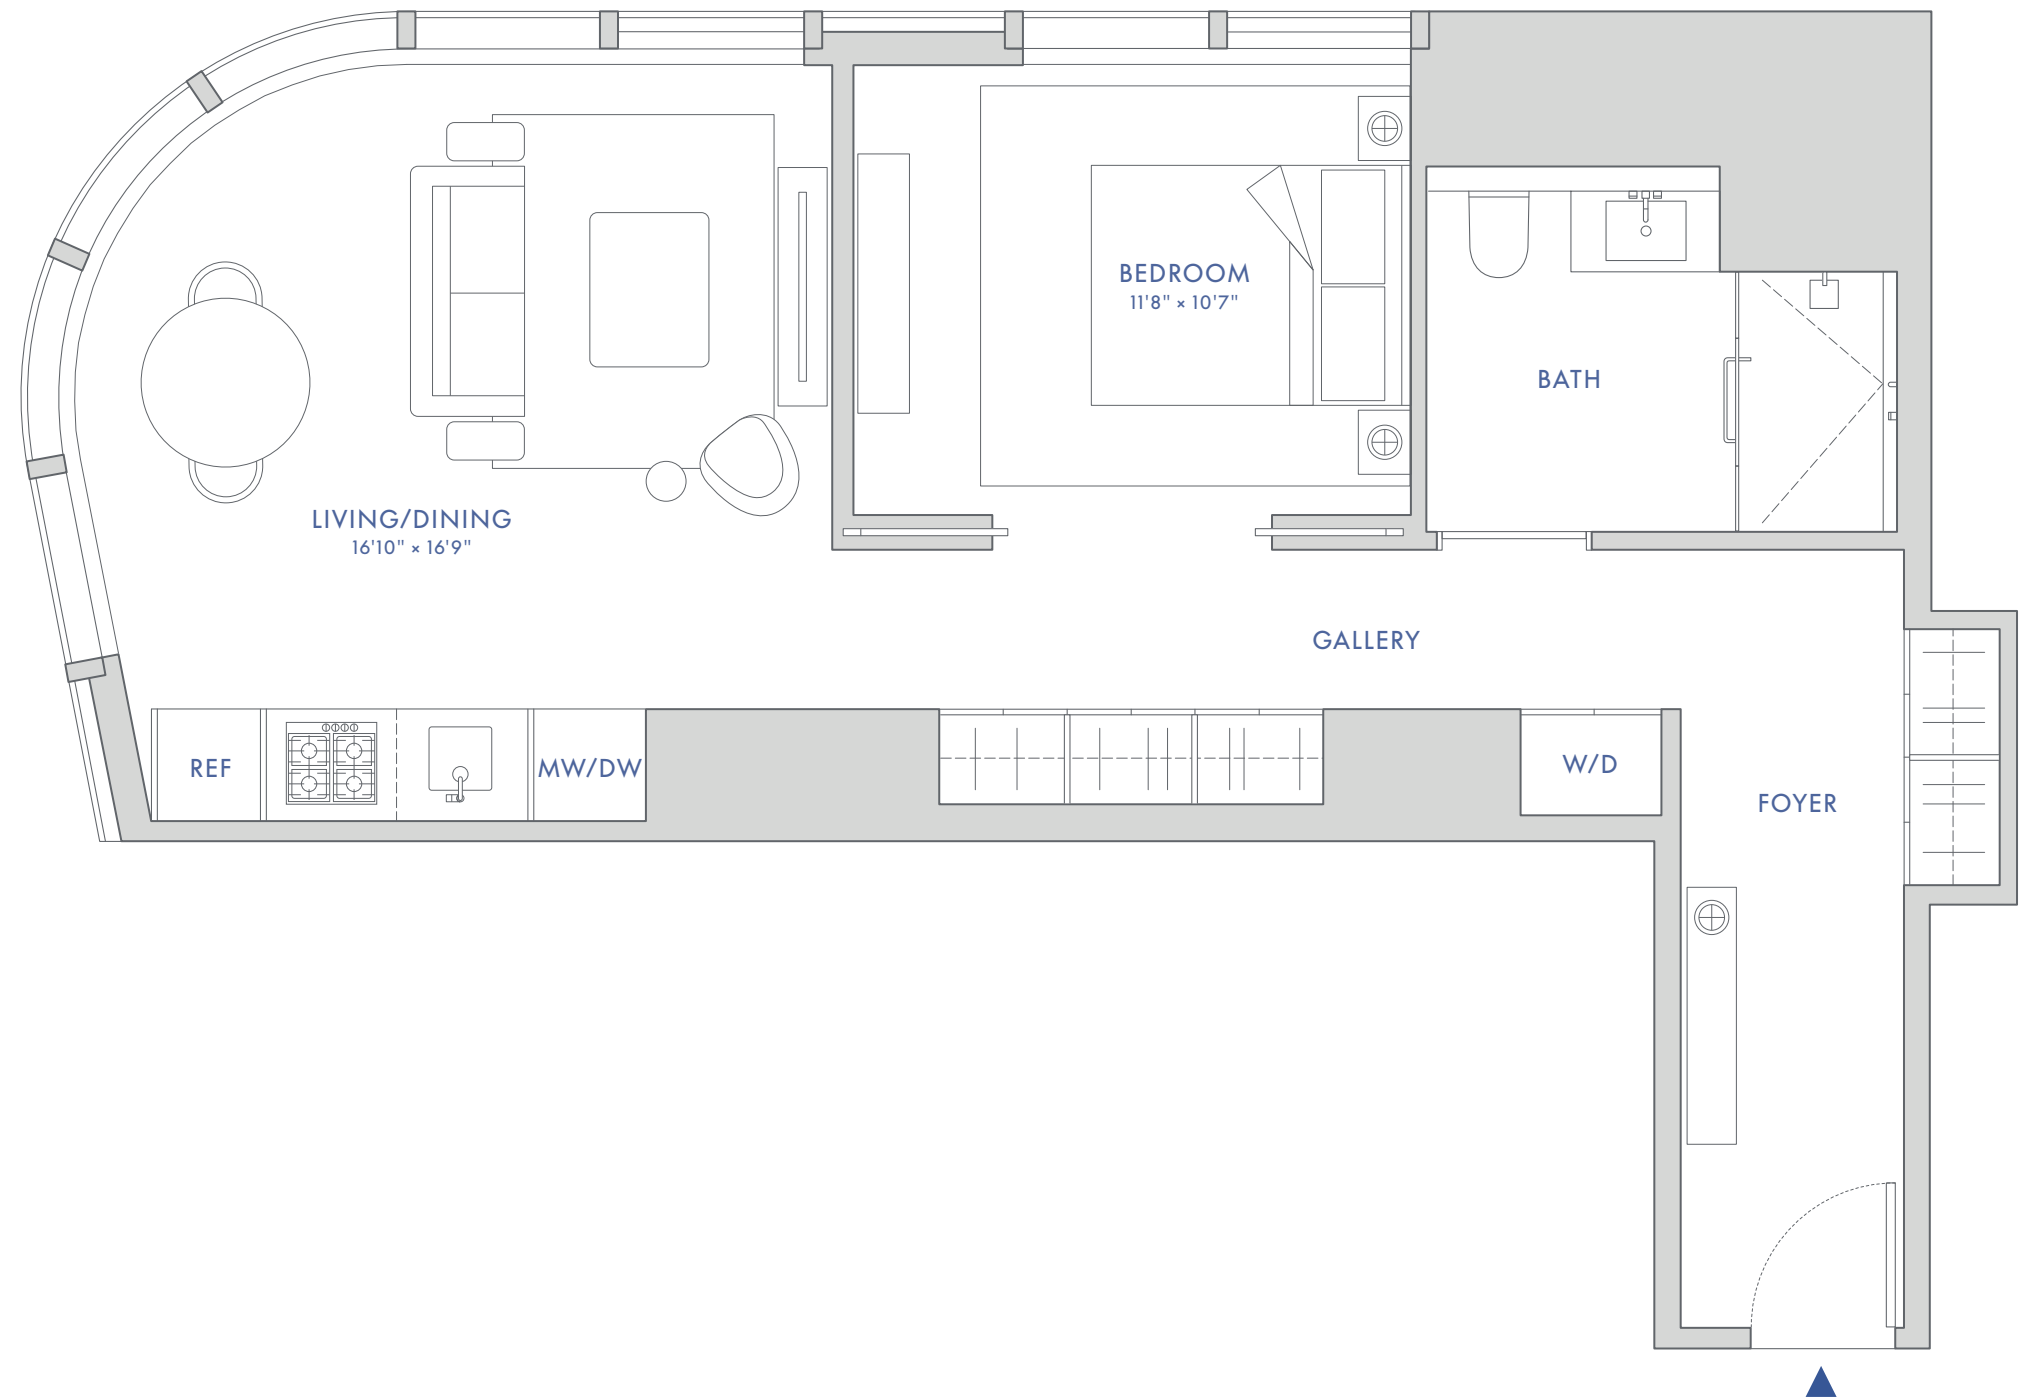

# THE GREENWICH

BY RAFAEL VIÑOLY

## RESIDENCE G

FLOORS 61-66

1 BEDROOM  
1 BATH  
752 SF (70 SM)  
NORTH AND WEST EXPOSURES

SCALE 1/4" = 1'-0"