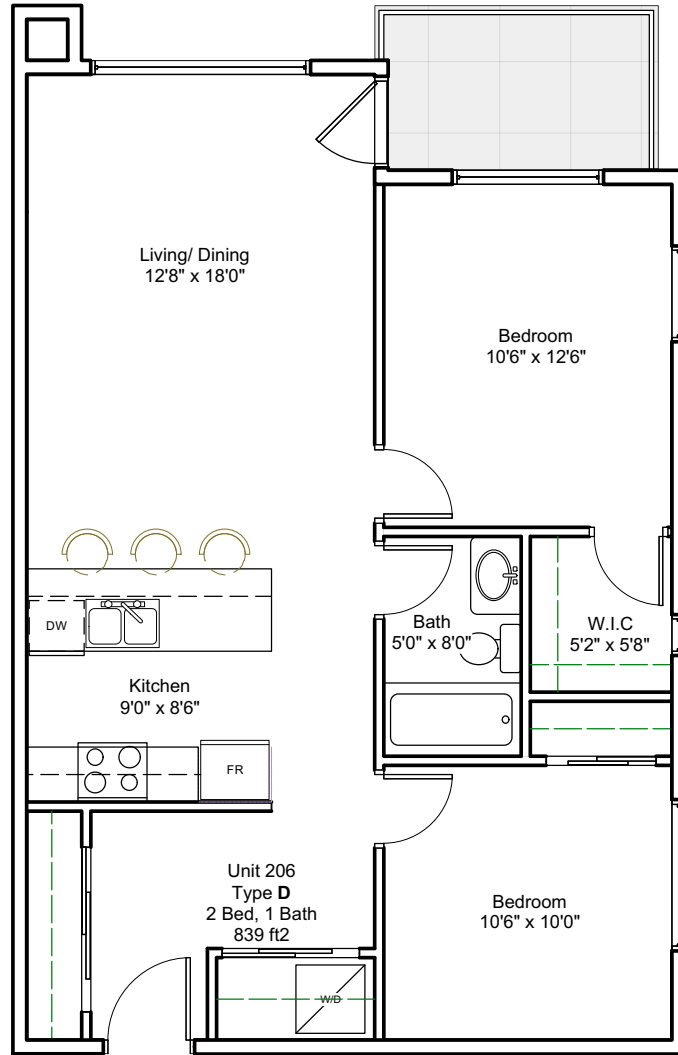

LUMINA

AT HARBOURVIEW DISTRICT

Unit Type: **D**
 Floor Area: 839 ft²
 Deck Area: 60 ft²
 Bed: 2 Bed
 Bath: 1 Bath
 Unit Number: 106, 206, 306, 405, 505

Level: 1, 2, 3, 4, 5 **←N**