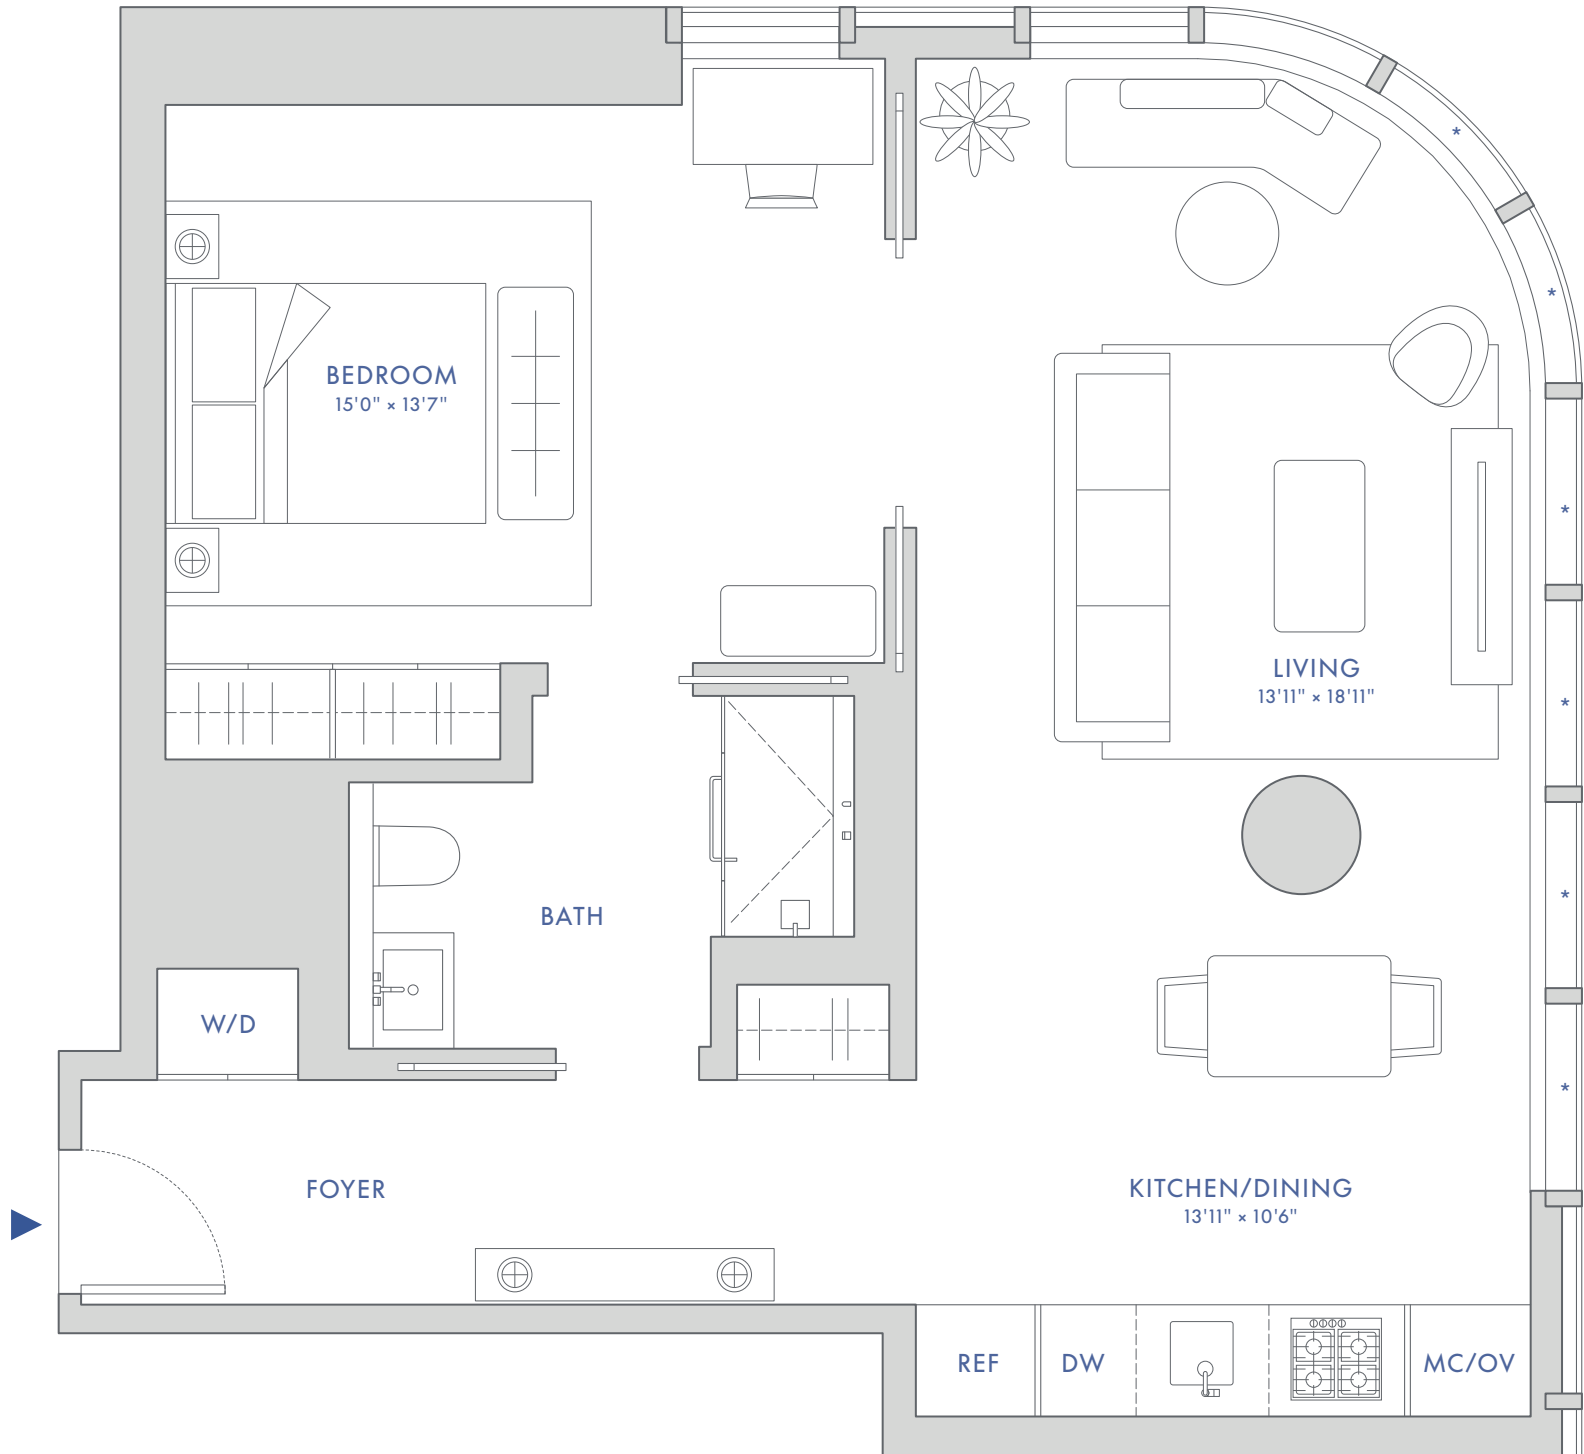

THE GREENWICH

BY RAFAEL VIÑOLY

RESIDENCE A

FLOORS 72-78, 82-83

1 BEDROOM
1 BATH
886 SF (82 SM)
NORTH AND EAST EXPOSURES

*REFER TO OFFERING PLAN

SCALE 1/4" = 1'-0"