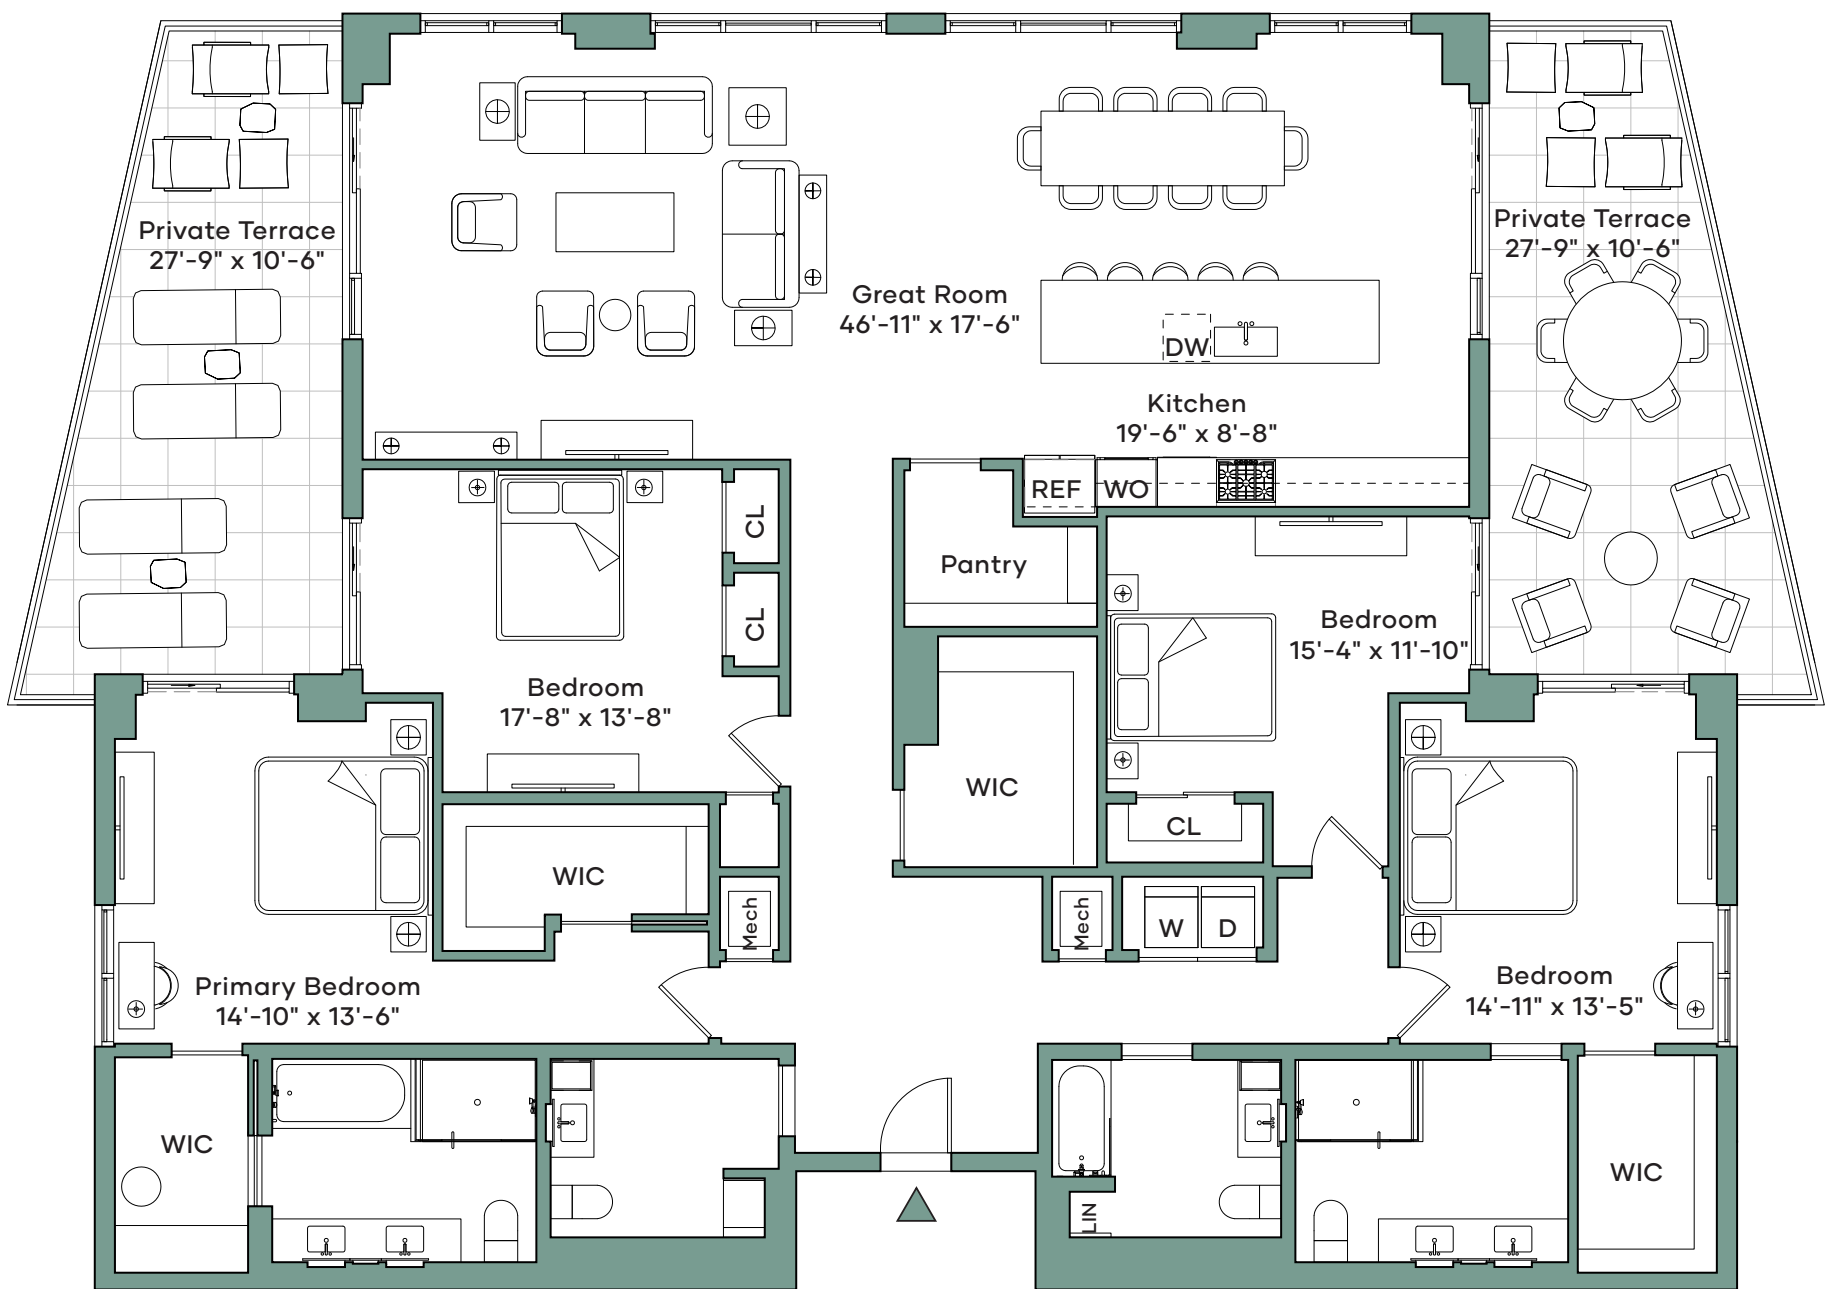

Tower A Residence 501

4 Bedrooms
 3 Bathrooms
 1 Powder Room
 2,845 SF
 2 Terraces 596 SF
 South, West, and East Exposure

the
BOARDWALK
 LONG BEACH
 NY

TheBoardwalkLongBeach.com
 516-888-8802

All square footages are approximate. The complete offering terms are in an offering plan available from Sponsor. File no. CD23-0138. Sponsor: Isla Blu at Long Beach LLC, 300 Jericho Turnpike #100, Jericho, NY 11753. Units will not be offered furnished or with landscaping. Furniture and landscaping layouts shown are for concept only and are not coordinated with building systems. No representation or warranty is made that a unit owner will be able to implement the furniture or landscaping layout shown on this floor plan. Refer to the offering plan for exact dimensions and conditions. Equal Housing Opportunity.