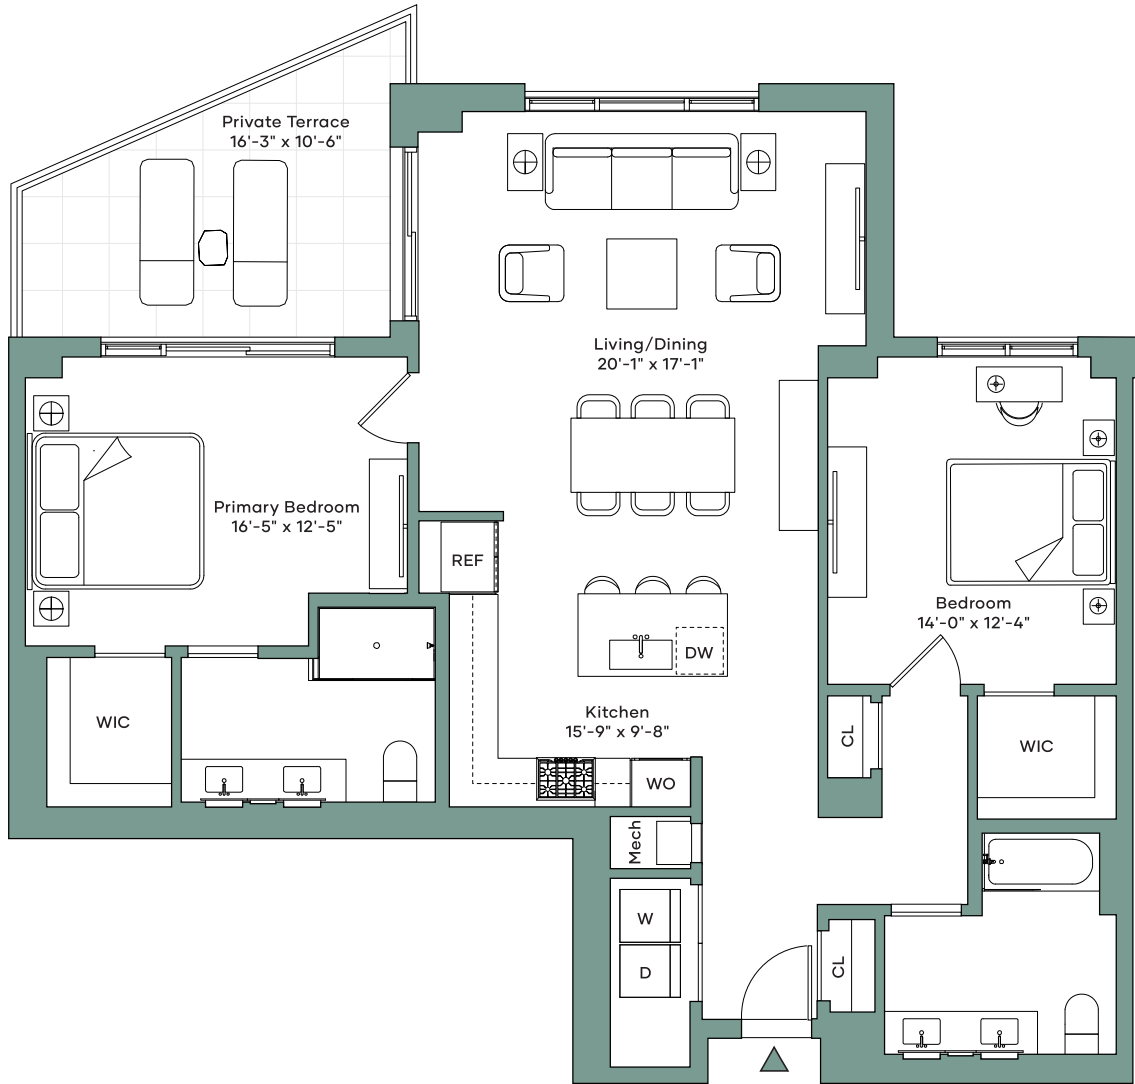

Tower A & B Residences 403-903

2 Bedrooms
2 Bathrooms
1,296 SF
Terrace 166 SF
West Exposure

the BOARDWALK LONG BEACH NY

TheBoardwalkLongBeach.com
516-888-8802

NB2K DEVELOPMENT **DouglasElliman** Development Marketing