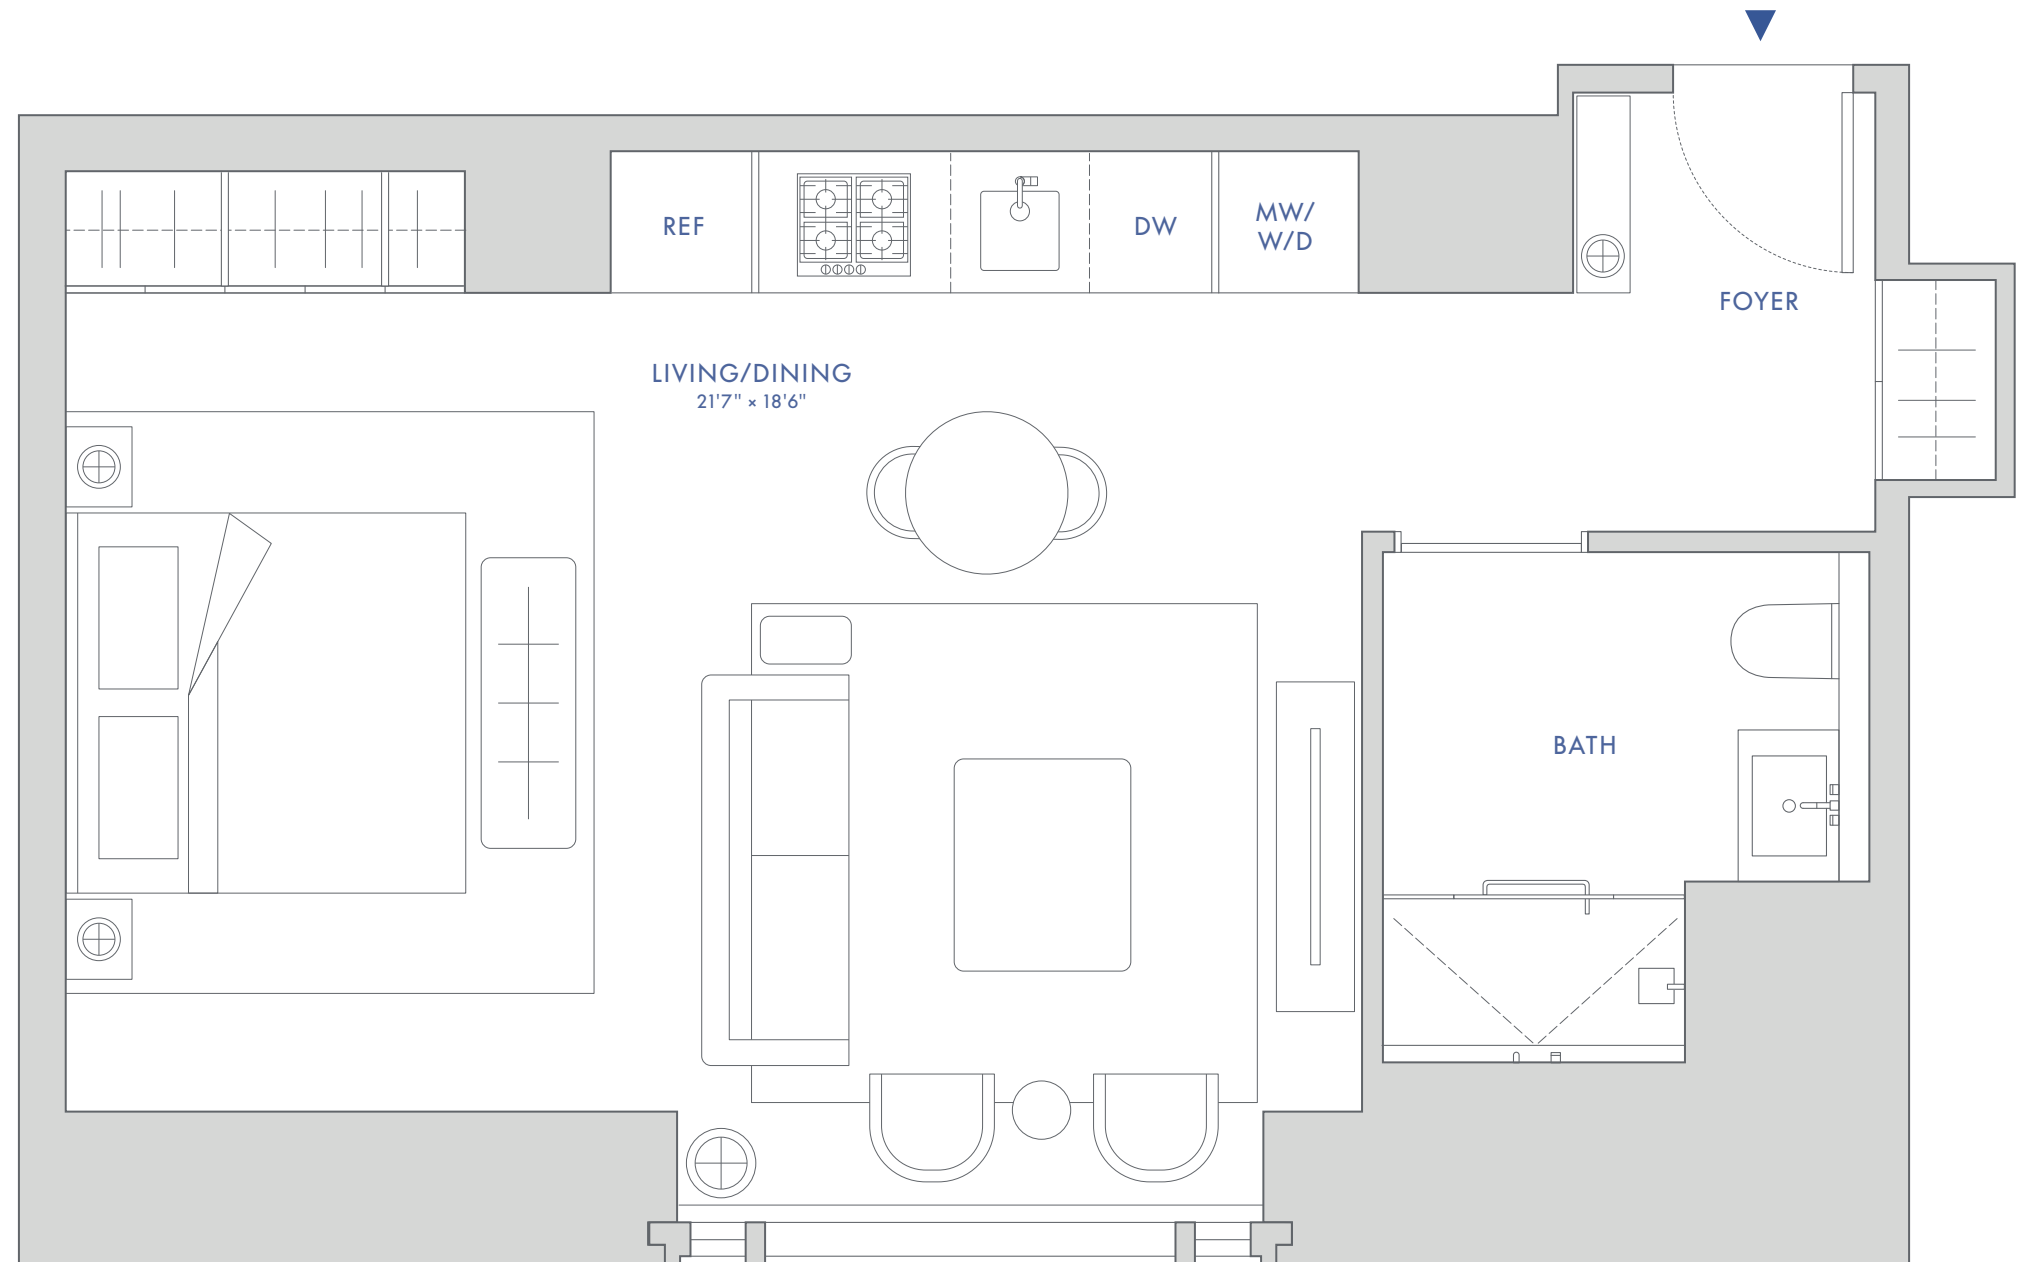

THE GREENWICH

BY RAFAEL VIÑOLY

RESIDENCE C

FLOORS 61-66

STUDIO

1 BATH

649 SF (60 SM)

SOUTH EXPOSURE

SCALE 5/16" = 1'-0"