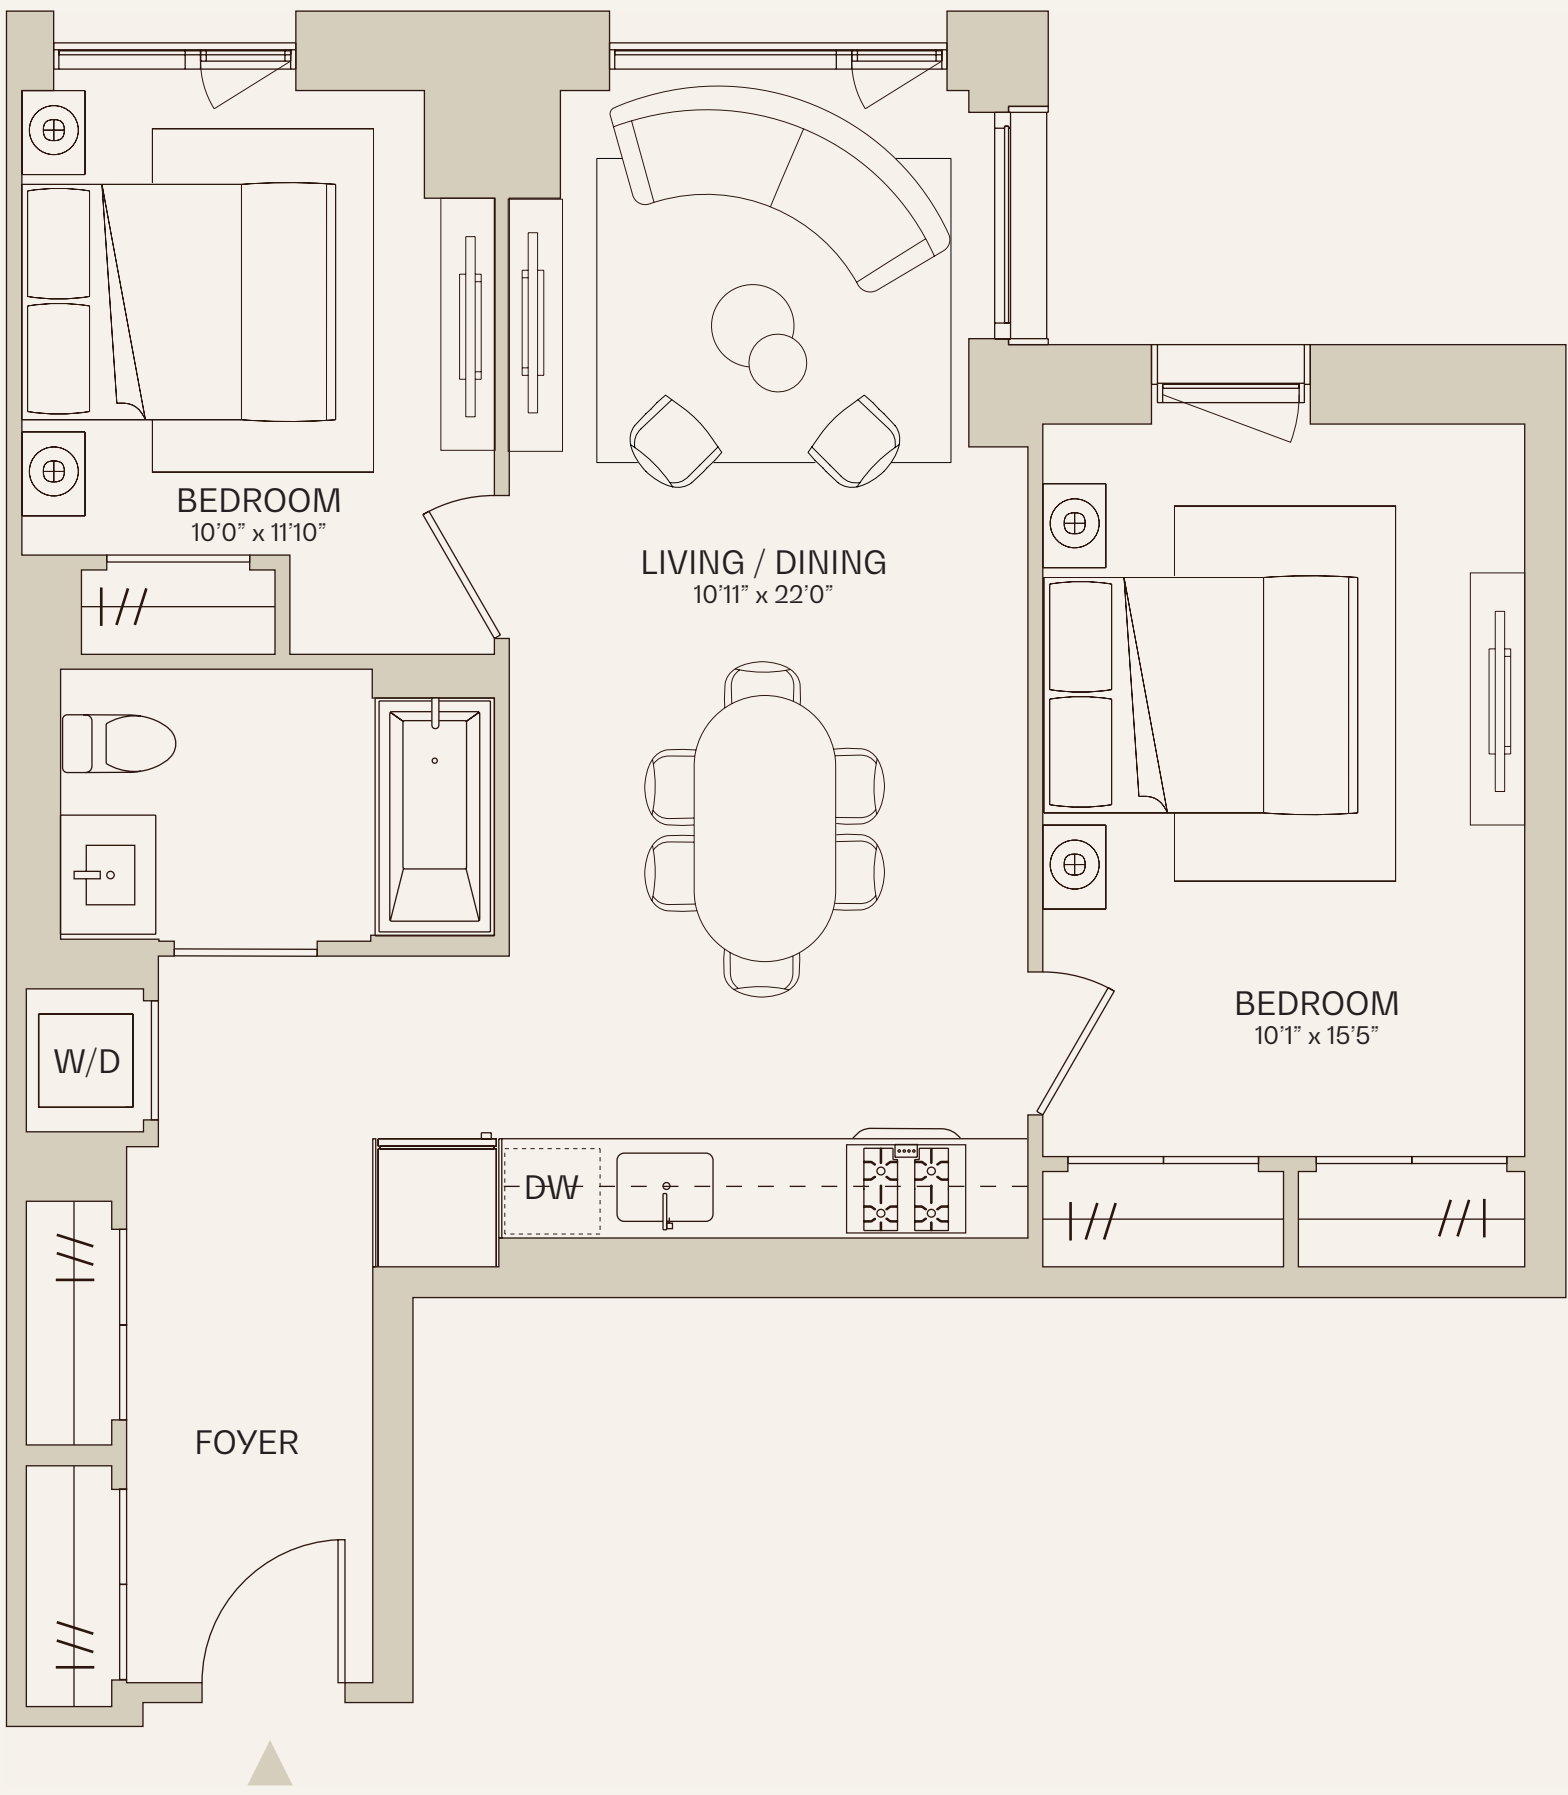

chelsea canvas

Floors 9-10

Residence S

2 Beds | 1 Bath

chelseacanvasnyc.com
280 W 24 St, New York, NY 10011
leasing@chelseacanvasnyc.com
212-246-2800

All dimensions are approximate and subject to construction changes and omissions. Plans and dimensions may also contain minor variations from floor to floor. The artist representation and interior/exterior decorations, finishes, plantings, appliances and furnishings are provided for illustrative purpose only. All residential units are rented unfurnished.