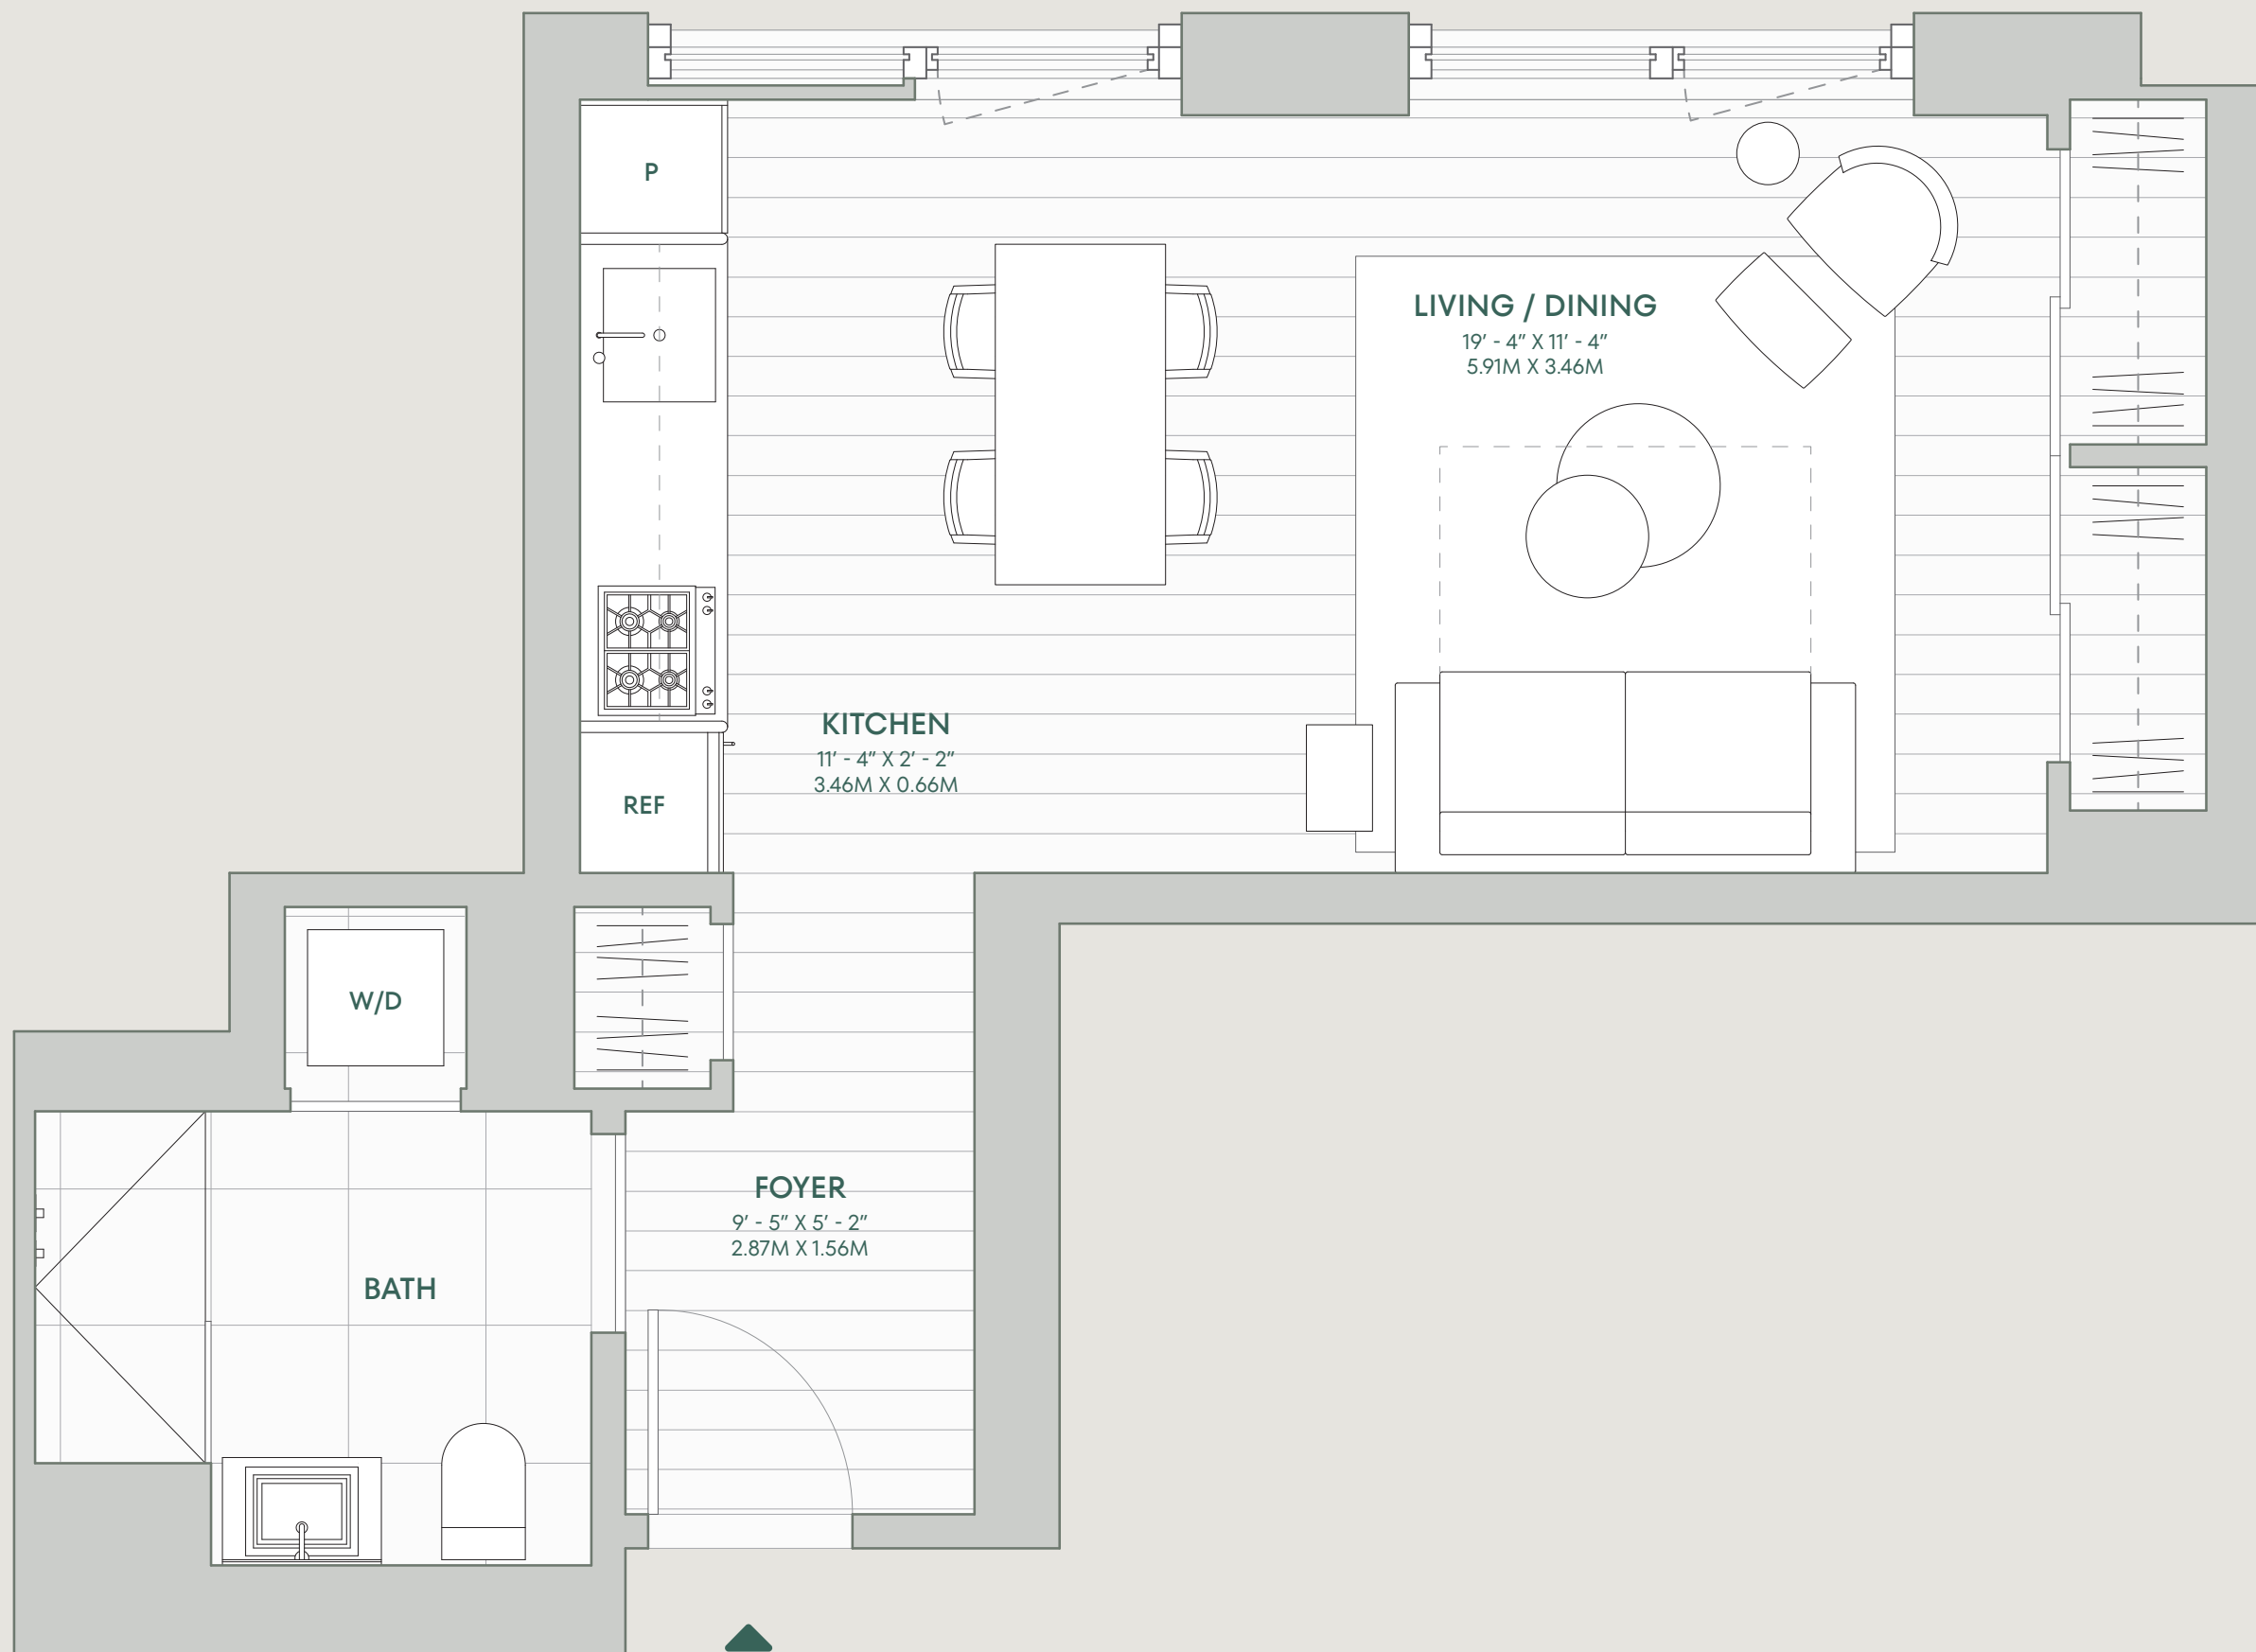

MONOGRAM

NEW YORK

B

UNIT 3B-17B

STUDIO
1 BATHROOM
478 SQ.FT. 44.41 SQ.M.

SCALE: 3/8" = 1'

E 47th St