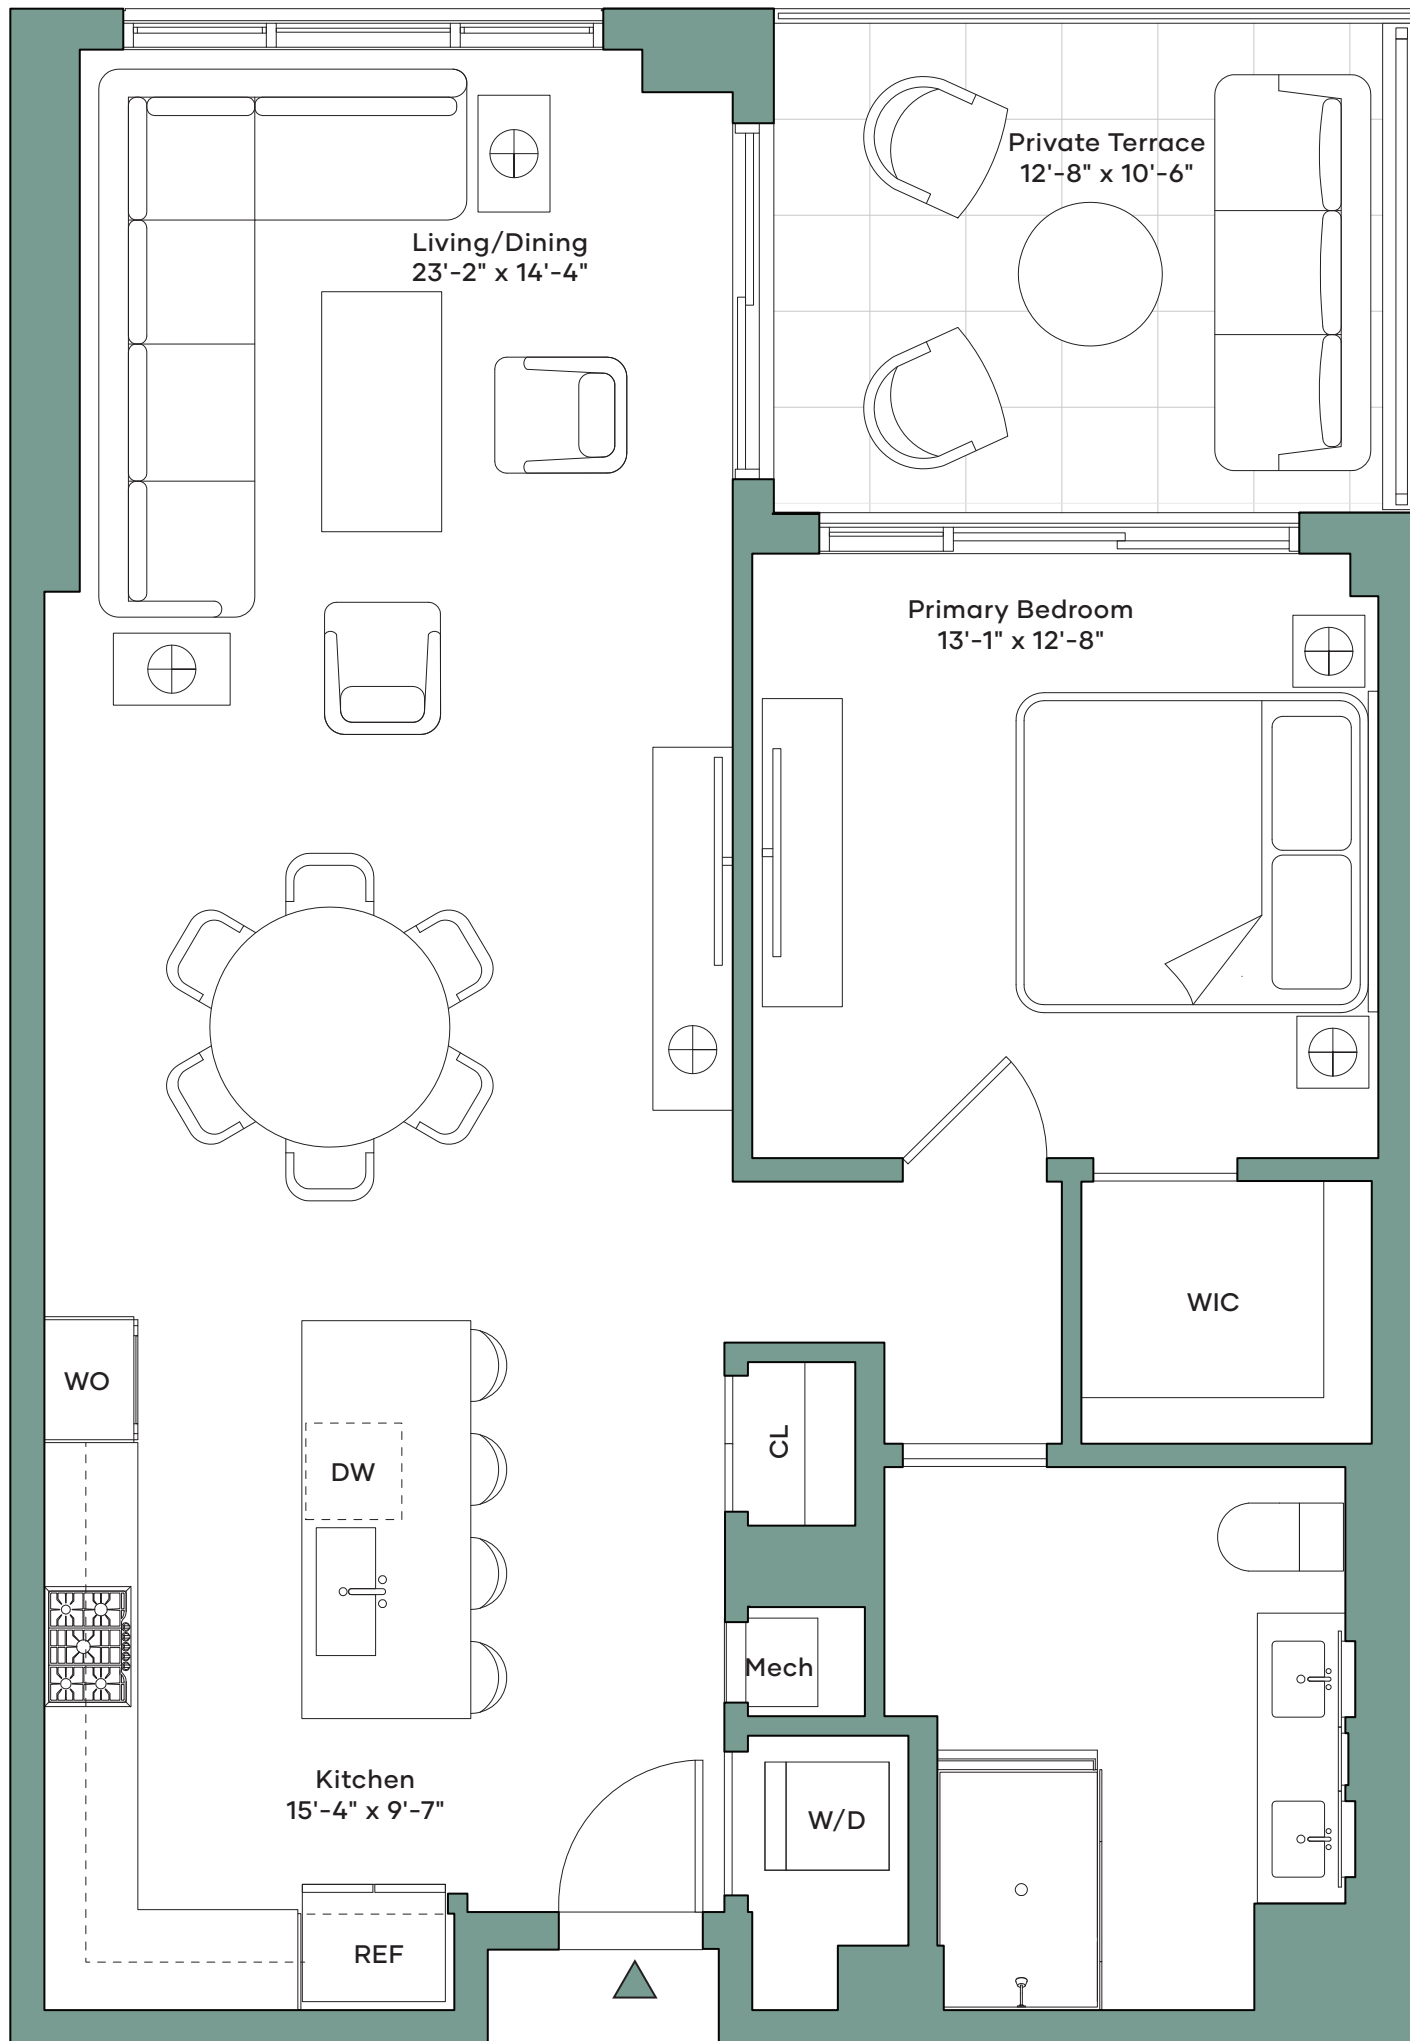

Tower B Lanai 6

1 Bedroom
 1 Bathroom
 952 SF
 Terrace 135 SF
 East Exposure

the BOARDWALK LONG BEACH NY

TheBoardwalkLongBeach.com
 516-888-8802

All square footages are approximate. The complete offering terms are in an offering plan available from Sponsor. File no. CD22-0254. Sponsor: Isla Blu at Long Beach LLC, 300 Jericho Turnpike #100, Jericho, NY 11753. Units will not be offered furnished or with landscaping. Furniture and landscaping layouts shown are for concept only and are not coordinated with building systems. No representation or warranty is made that a unit owner will be able to implement the furniture or landscaping layout shown on this floor plan. Refer to the offering plan for exact dimensions and conditions. Equal Housing Opportunity.