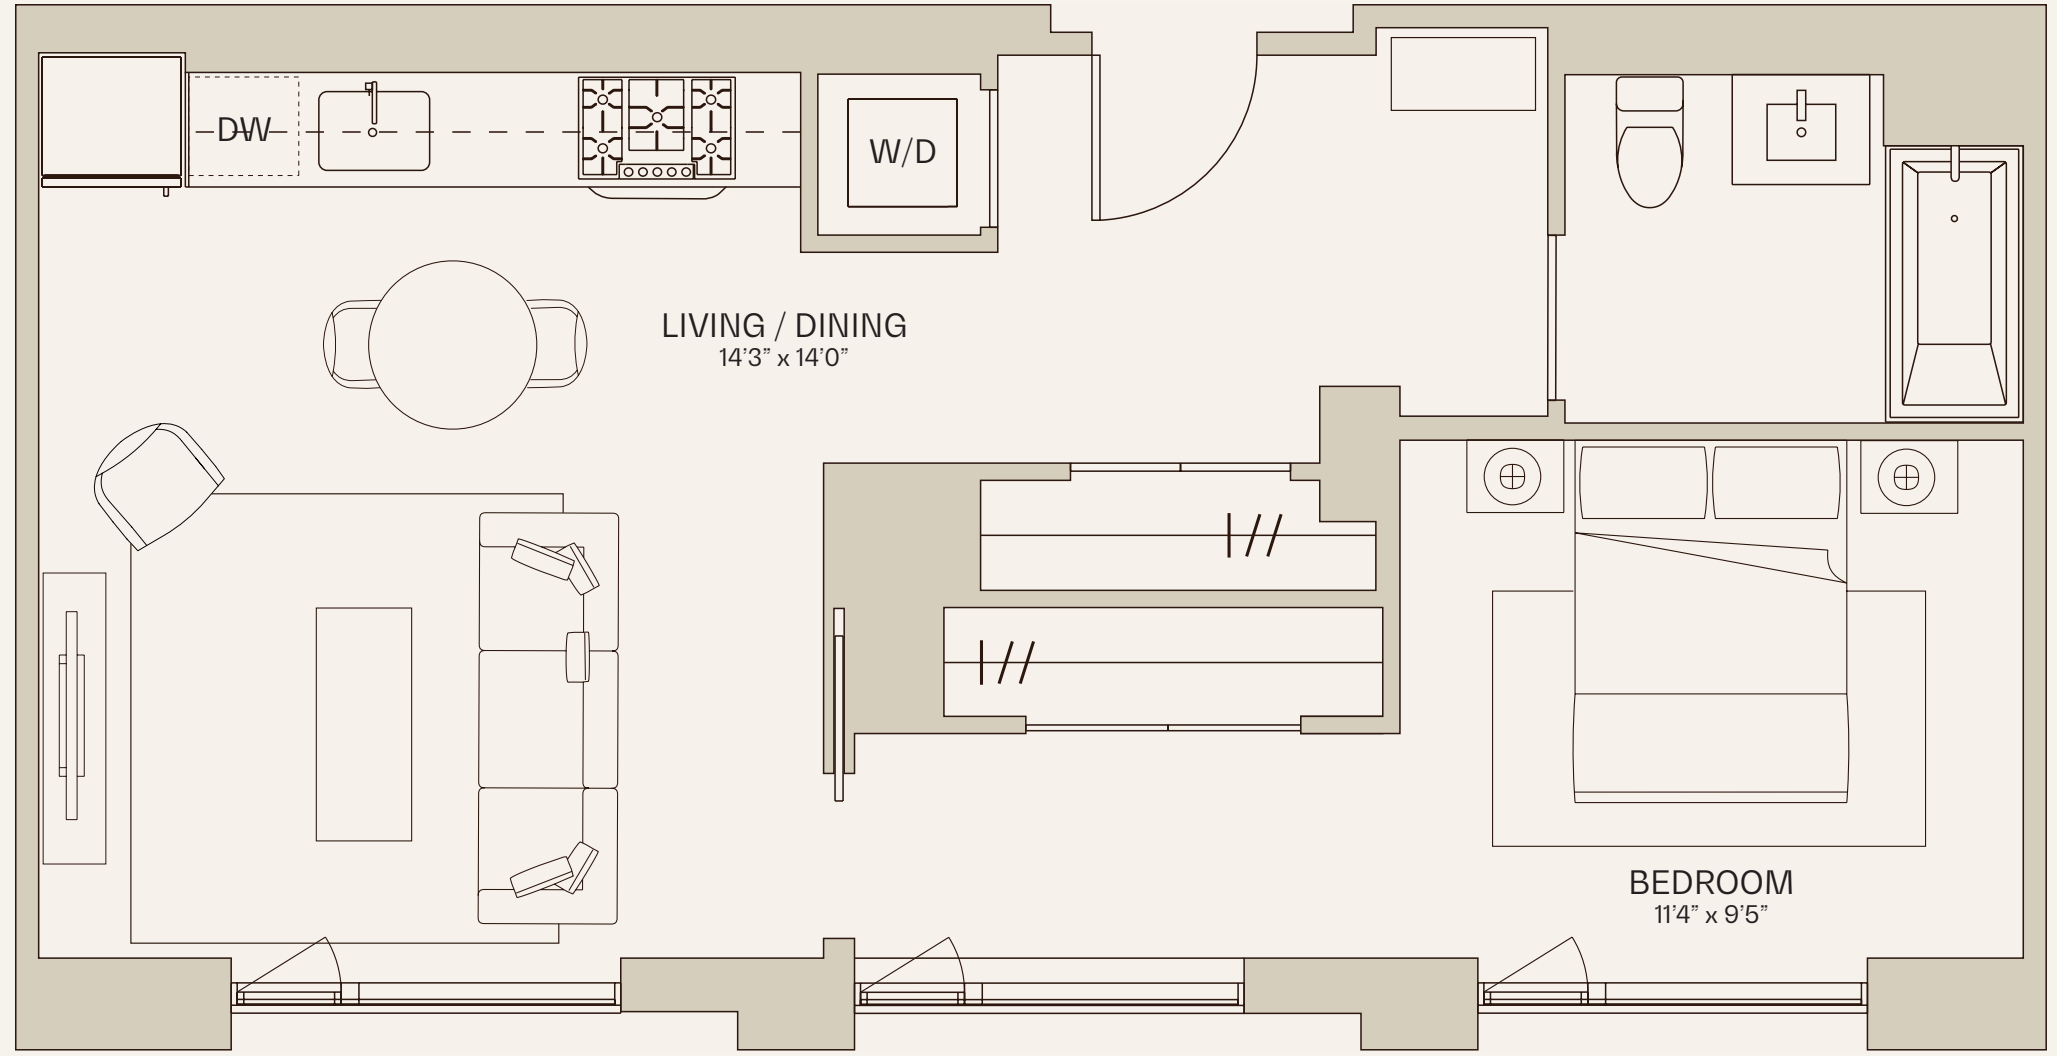

# chelsea canvas

Floor PH1

## Residence E

1 Bed | 1 Bath

[chelseacanvasnyc.com](http://chelseacanvasnyc.com)  
280 W 24 St, New York, NY 10011  
[leasing@chelseacanvasnyc.com](mailto:leasing@chelseacanvasnyc.com)  
212-246-2800

All dimensions are approximate and subject to construction changes and omissions. Plans and dimensions may also contain minor variations from floor to floor. The artist representation and interior/ exterior decorations, finishes, plantings, appliances and furnishings are provided for illustrative purpose only. All residential units are rented unfurnished.