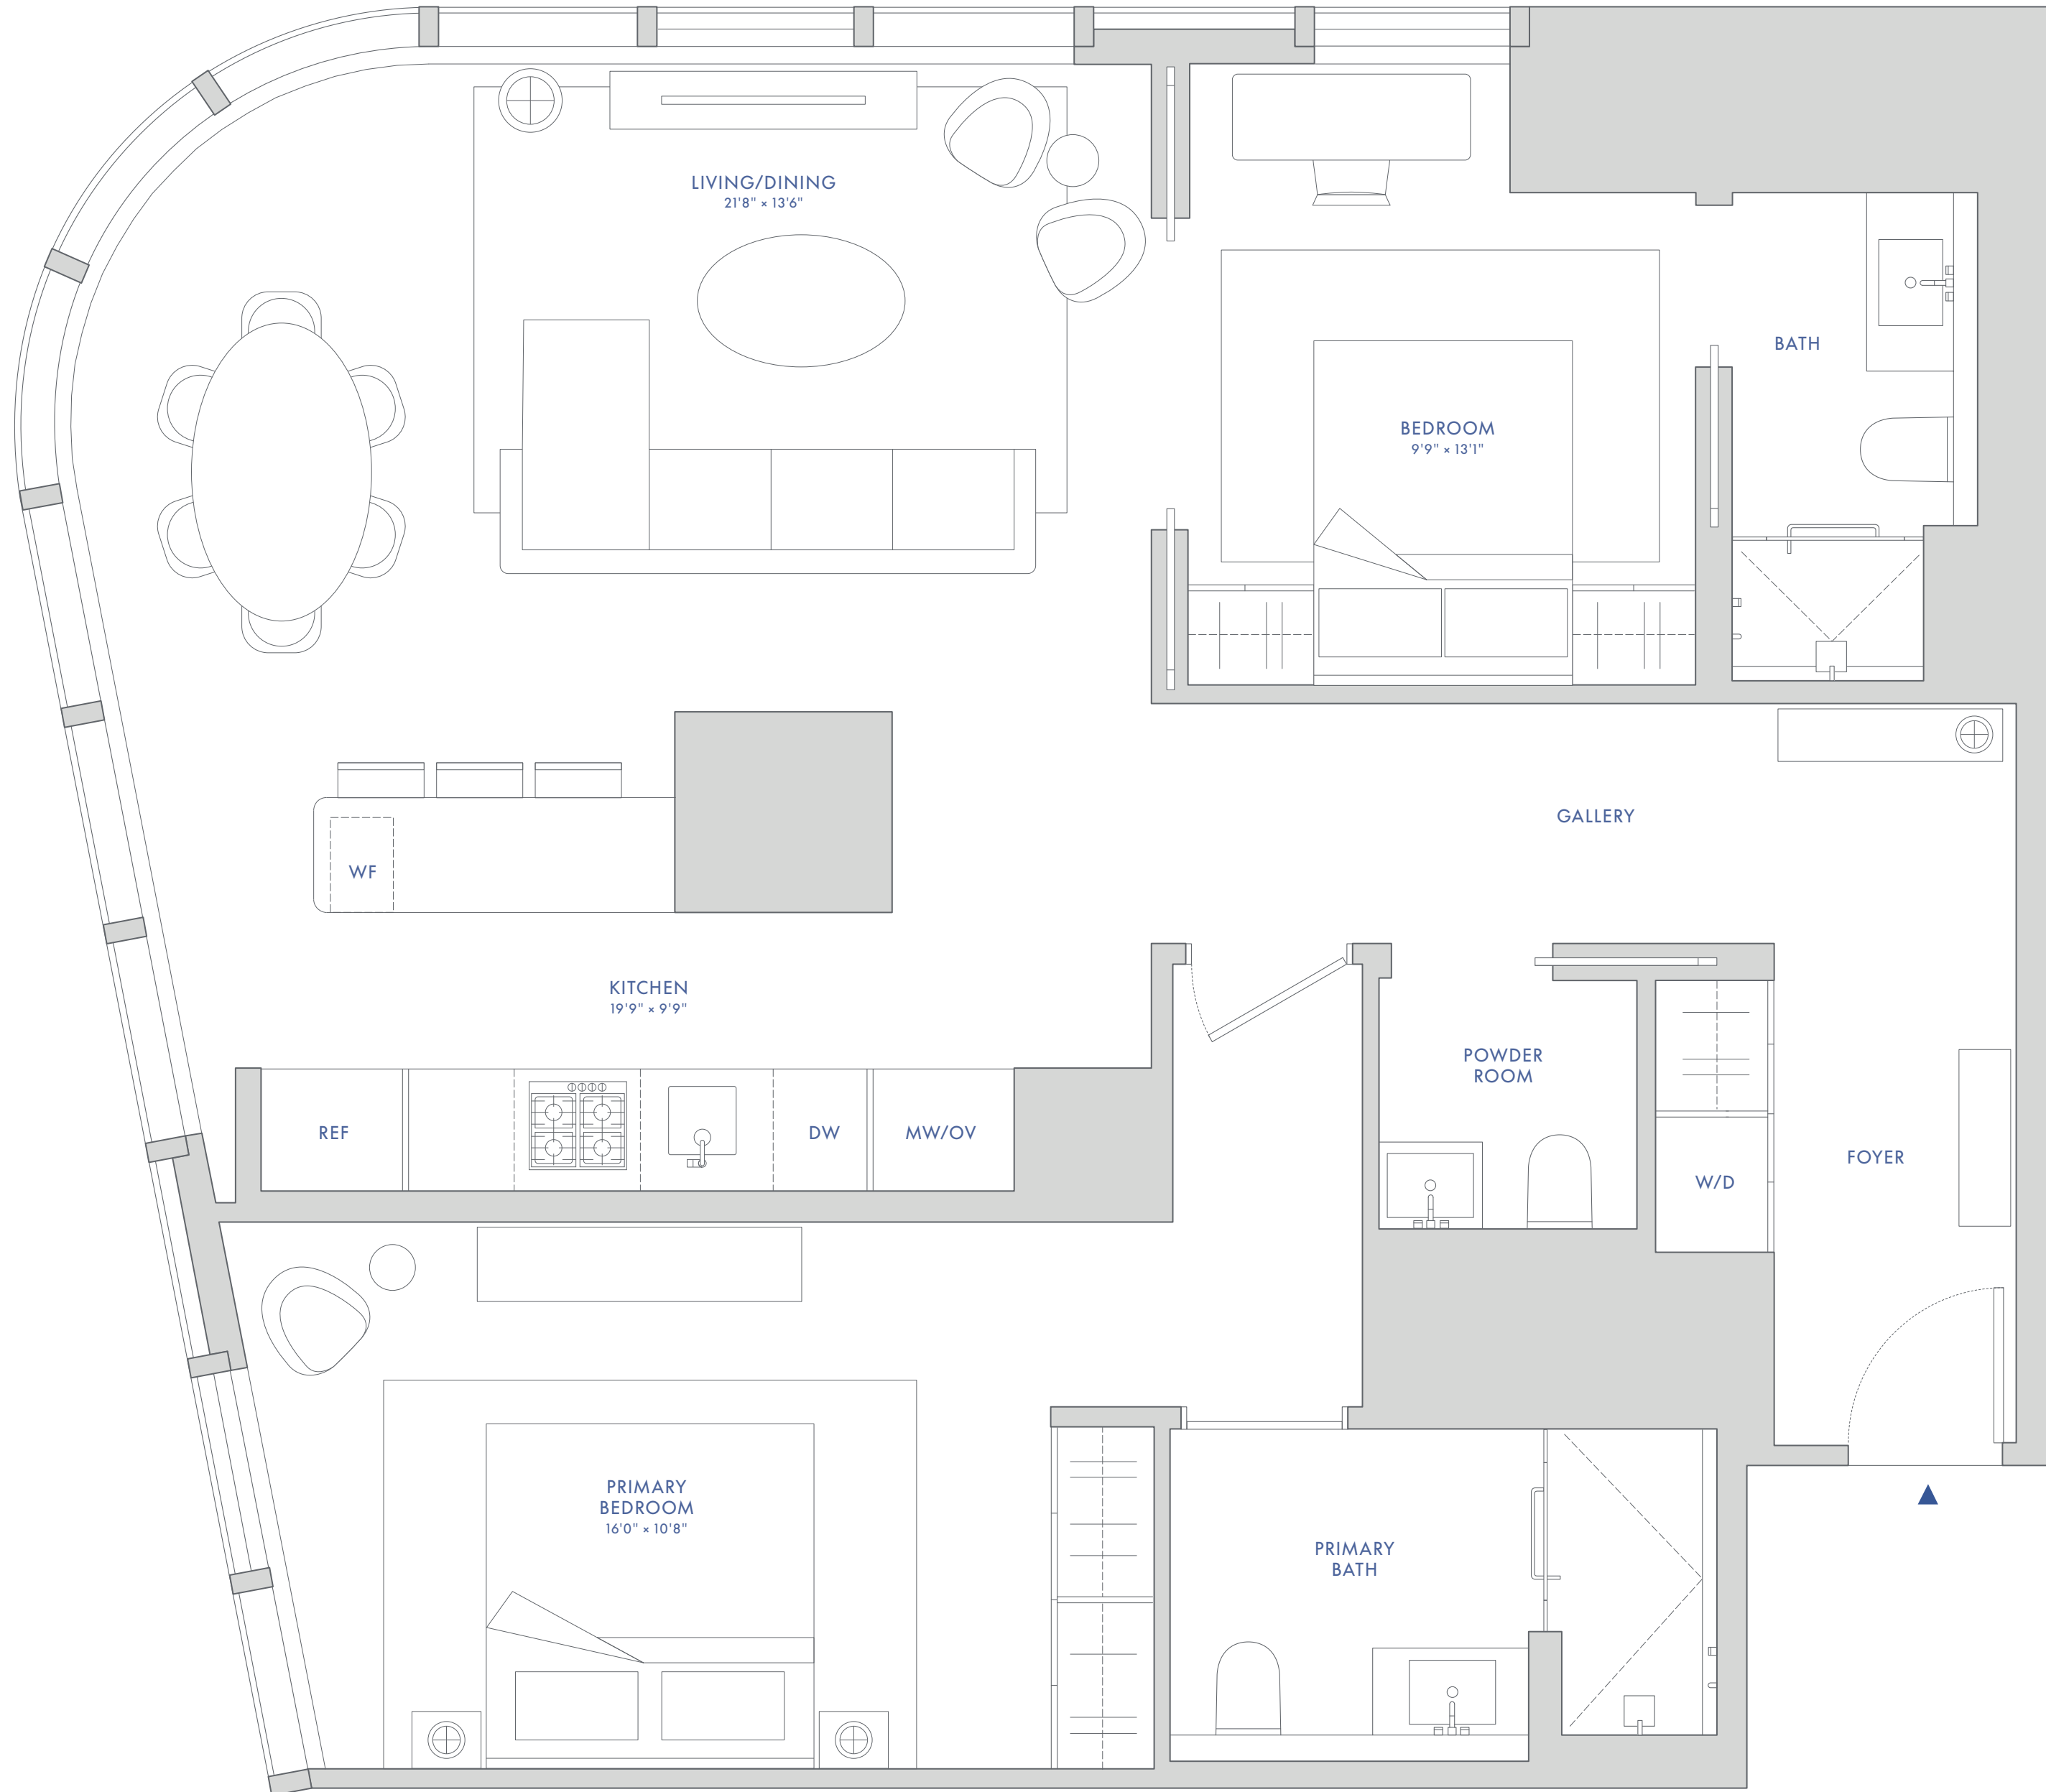

RESIDENCE C  
FLOOR 18

# THE GREENWICH

BY RAFAEL VIÑOLY

2 BEDROOMS  
2 BATHS  
1 POWDER ROOM  
1,268 SF (118 SM)  
NORTH AND WEST EXPOSURES

SCALE 3/8" = 1'-0"