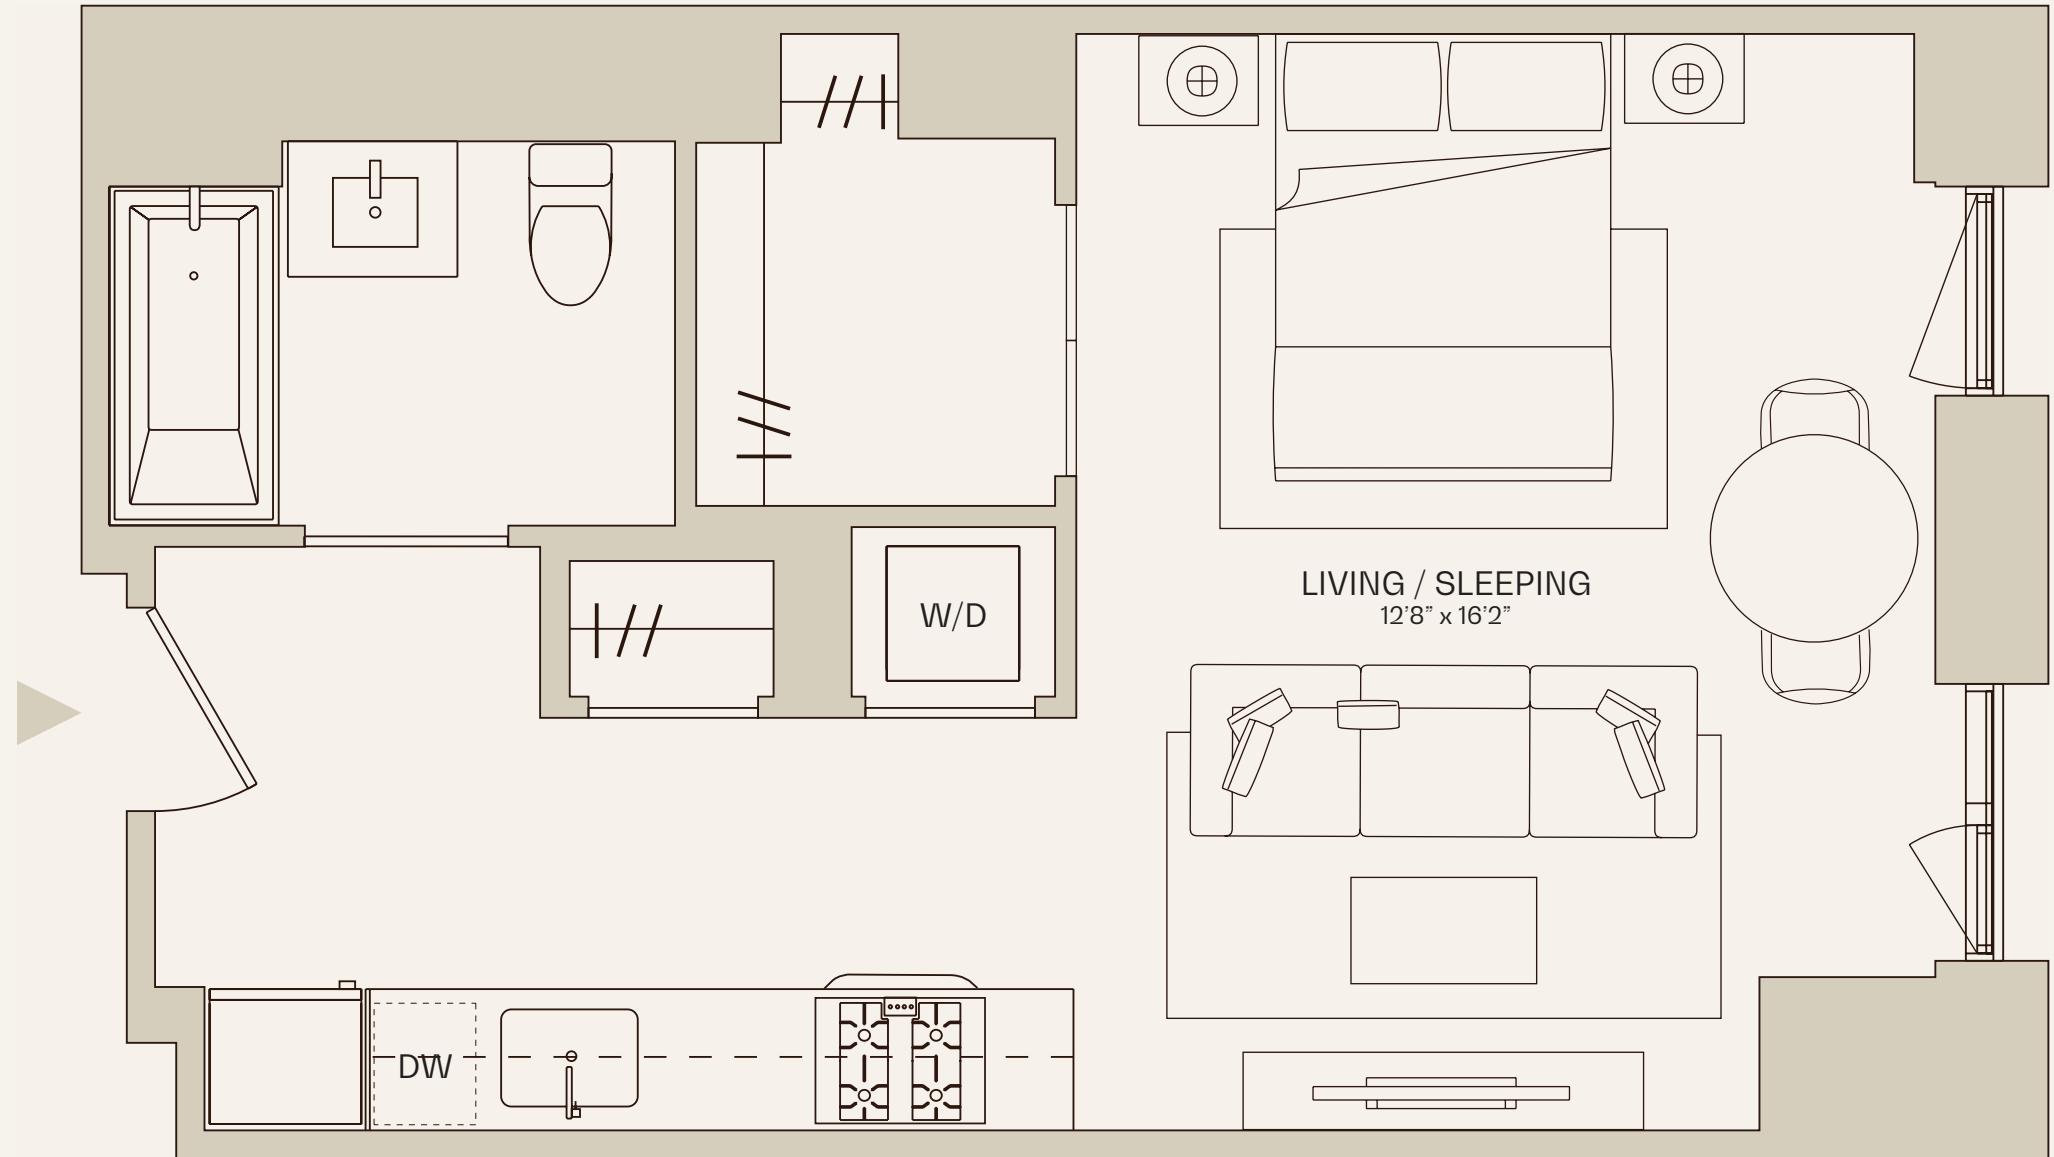

Floors 3-4

Residence H

Studio | 1 Bath

chelseacanvasnyc.com

280 W 24 St, New York, NY 10011

leasing@chelseacanvasnyc.com

212-246-2800

All dimensions are approximate and subject to construction changes and omissions. Plans and dimensions may also contain minor variations from floor to floor. The artist representation and interior/exterior decorations, finishes, plantings, appliances and furnishings are provided for illustrative purpose only. All residential units are rented unfurnished.