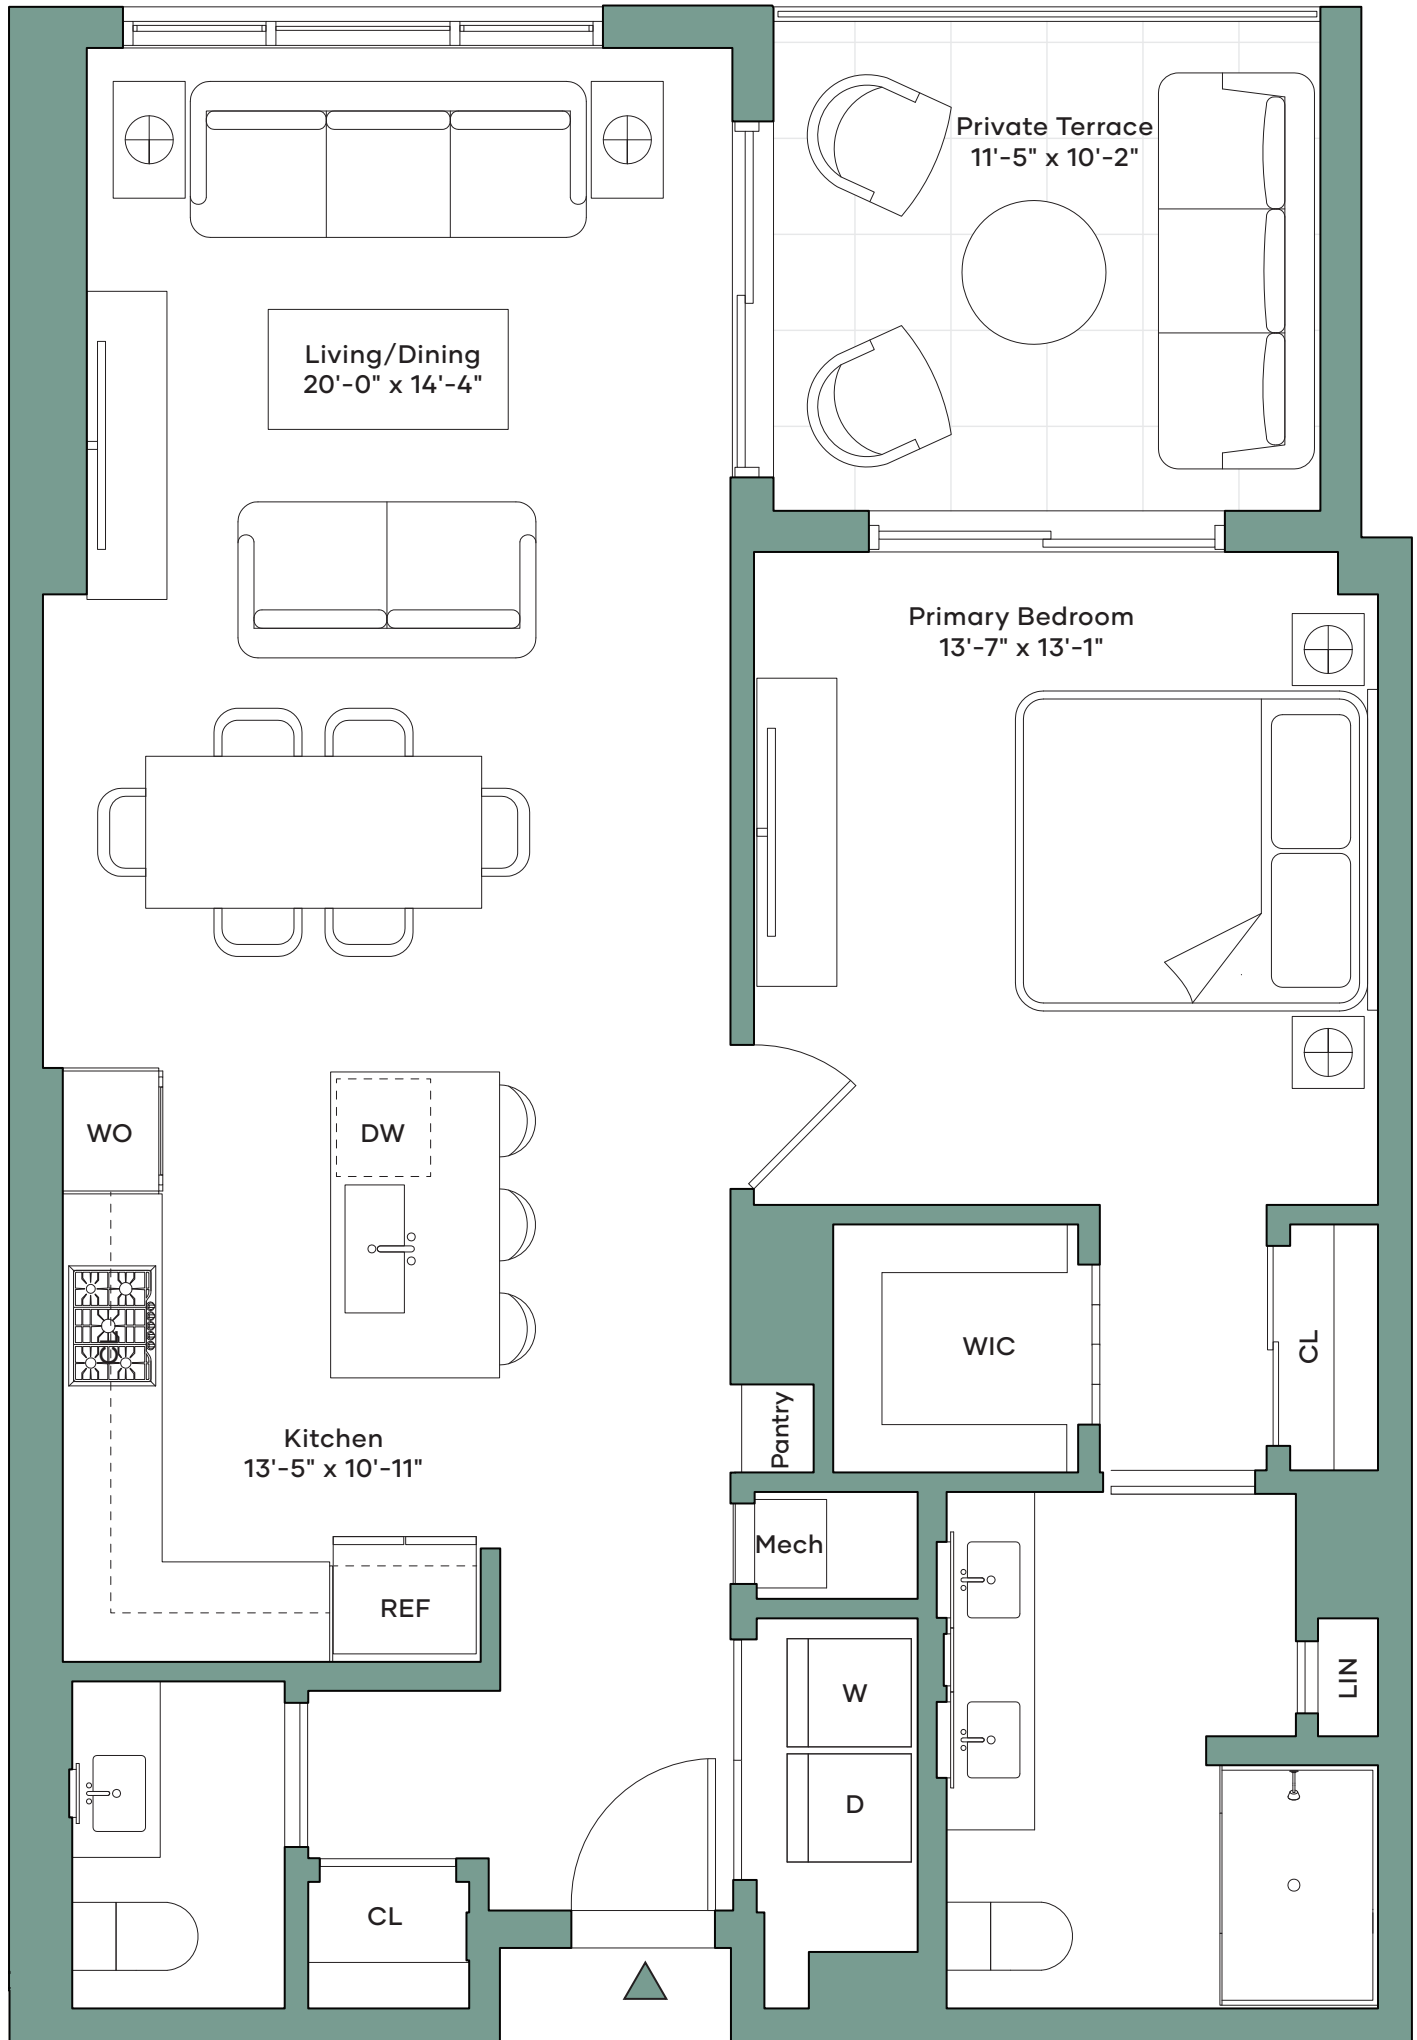

# Tower B Lanai 7

1 Bedroom  
 1 Bathroom  
 1 Powder Room  
 941 SF  
 Terrace 121 SF  
 East Exposure

# the BOARDWALK LONG BEACH NY

TheBoardwalkLongBeach.com  
 516-888-8802

All square footages are approximate. The complete offering terms are in an offering plan available from Sponsor. File no. CD22-0254. Sponsor: Isla Blu at Long Beach LLC, 300 Jericho Turnpike #100, Jericho, NY 11753. Units will not be offered furnished or with landscaping. Furniture and landscaping layouts shown are for concept only and are not coordinated with building systems. No representation or warranty is made that a unit owner will be able to implement the furniture or landscaping layout shown on this floor plan. Refer to the offering plan for exact dimensions and conditions. Equal Housing Opportunity.