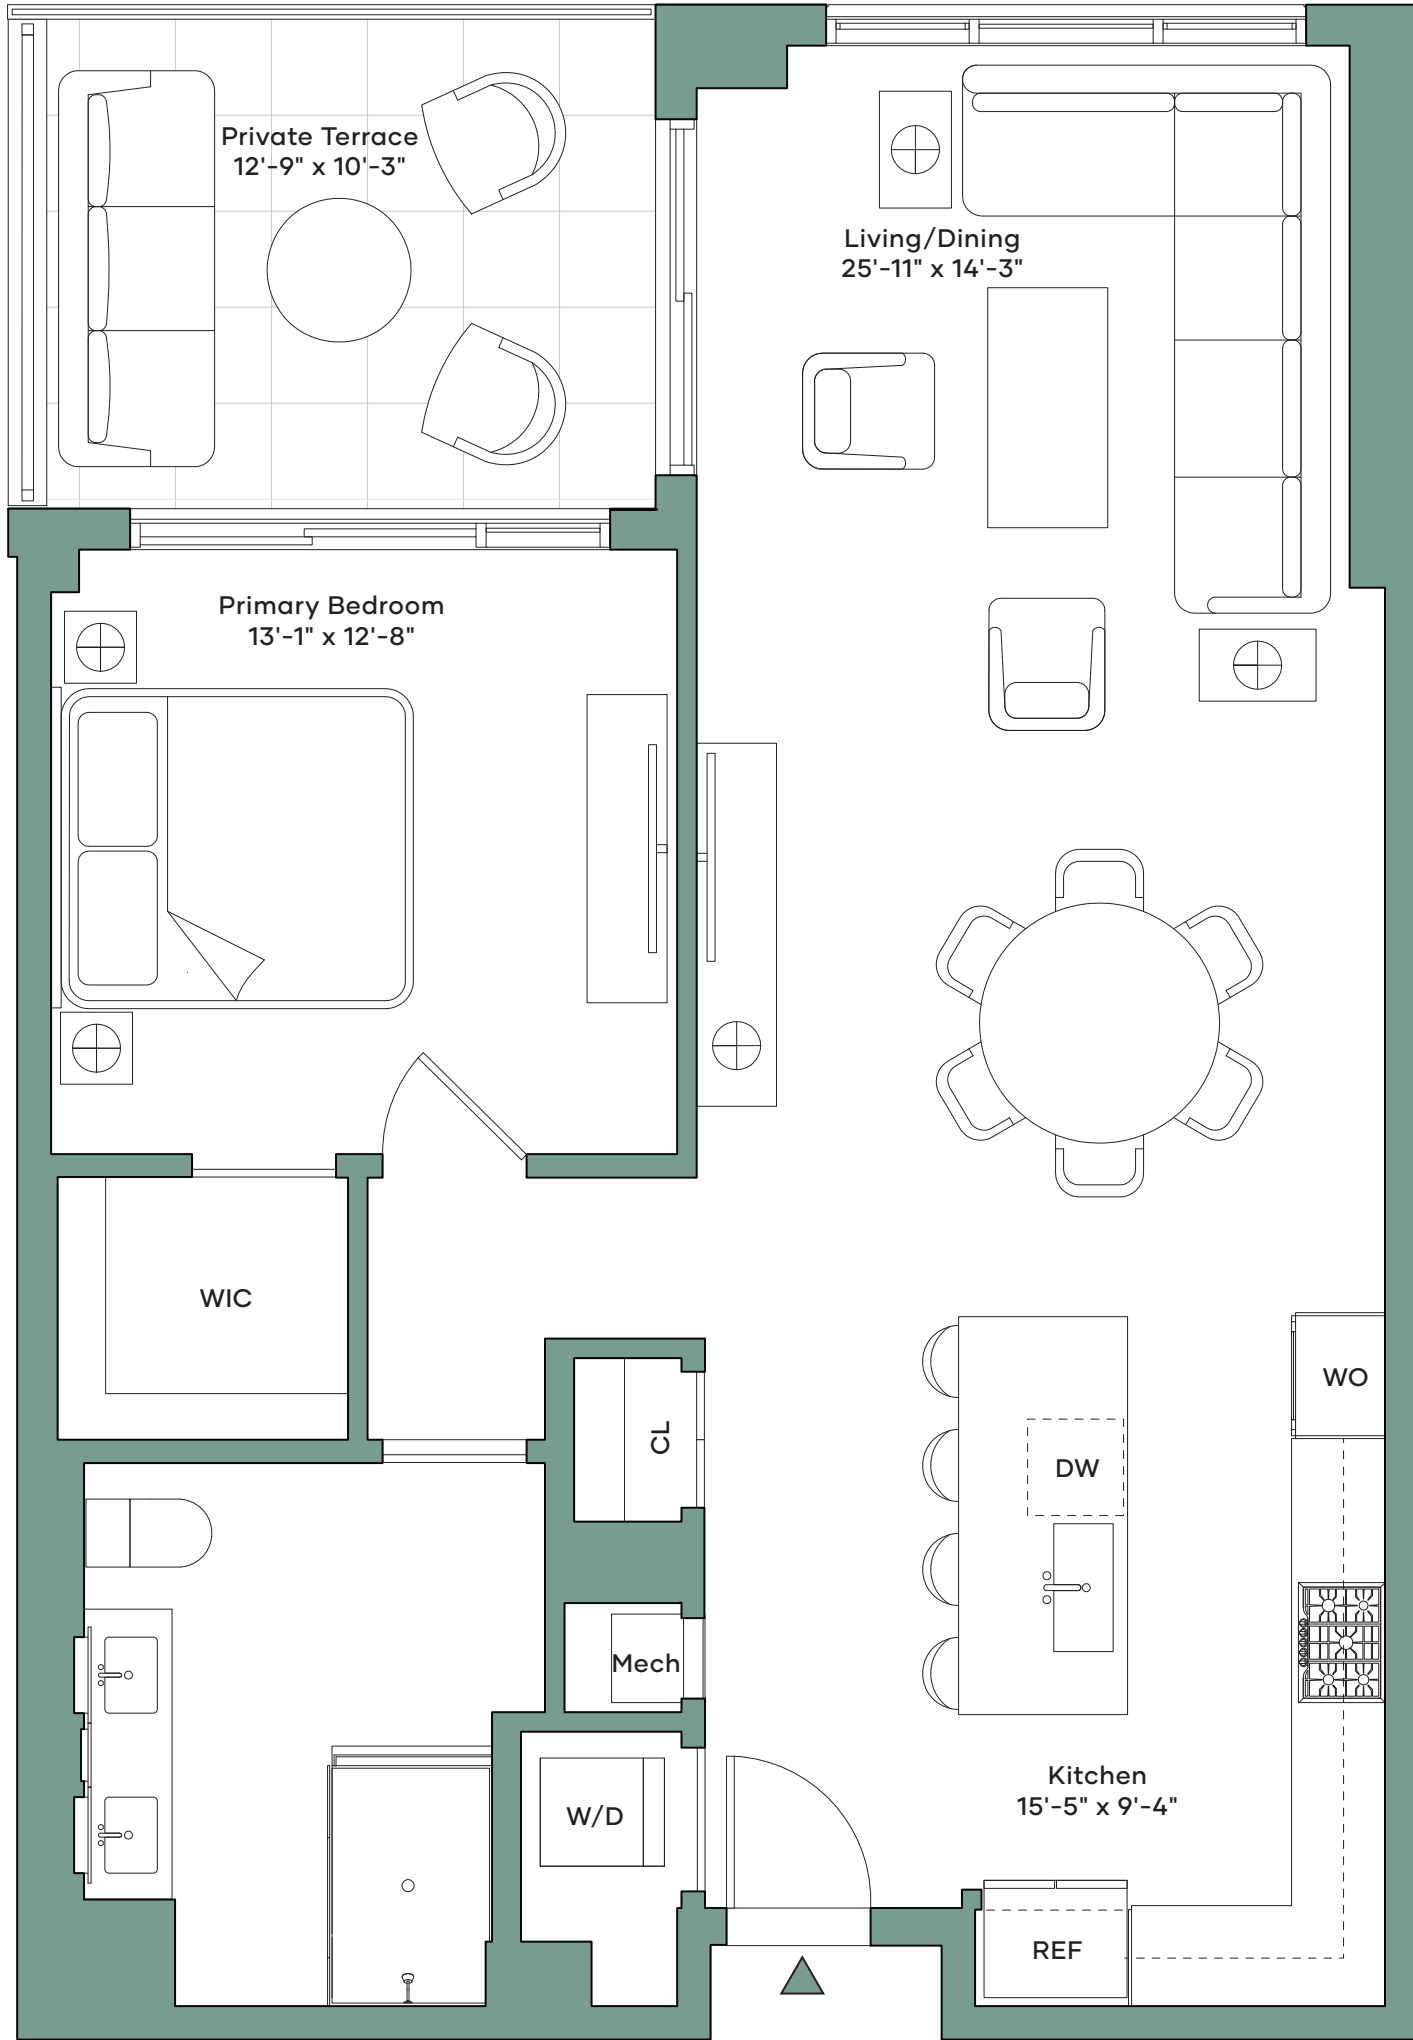

Tower A Lanai 2

1 Bedroom
 1 Bathroom
 952 SF
 Terrace 135 SF
 West Exposure

the
BOARDWALK
 LONG BEACH
 NY

TheBoardwalkLongBeach.com
 516-888-8802

All square footages are approximate. The complete offering terms are in an offering plan available from Sponsor. File no. CD23-0138. Sponsor: Isla Blu at Long Beach LLC, 300 Jericho Turnpike #100, Jericho, NY 11753. Units will not be offered furnished or with landscaping. Furniture and landscaping layouts shown are for concept only and are not coordinated with building systems. No representation or warranty is made that a unit owner will be able to implement the furniture or landscaping layout shown on this floor plan. Refer to the offering plan for exact dimensions and conditions. Equal Housing Opportunity.