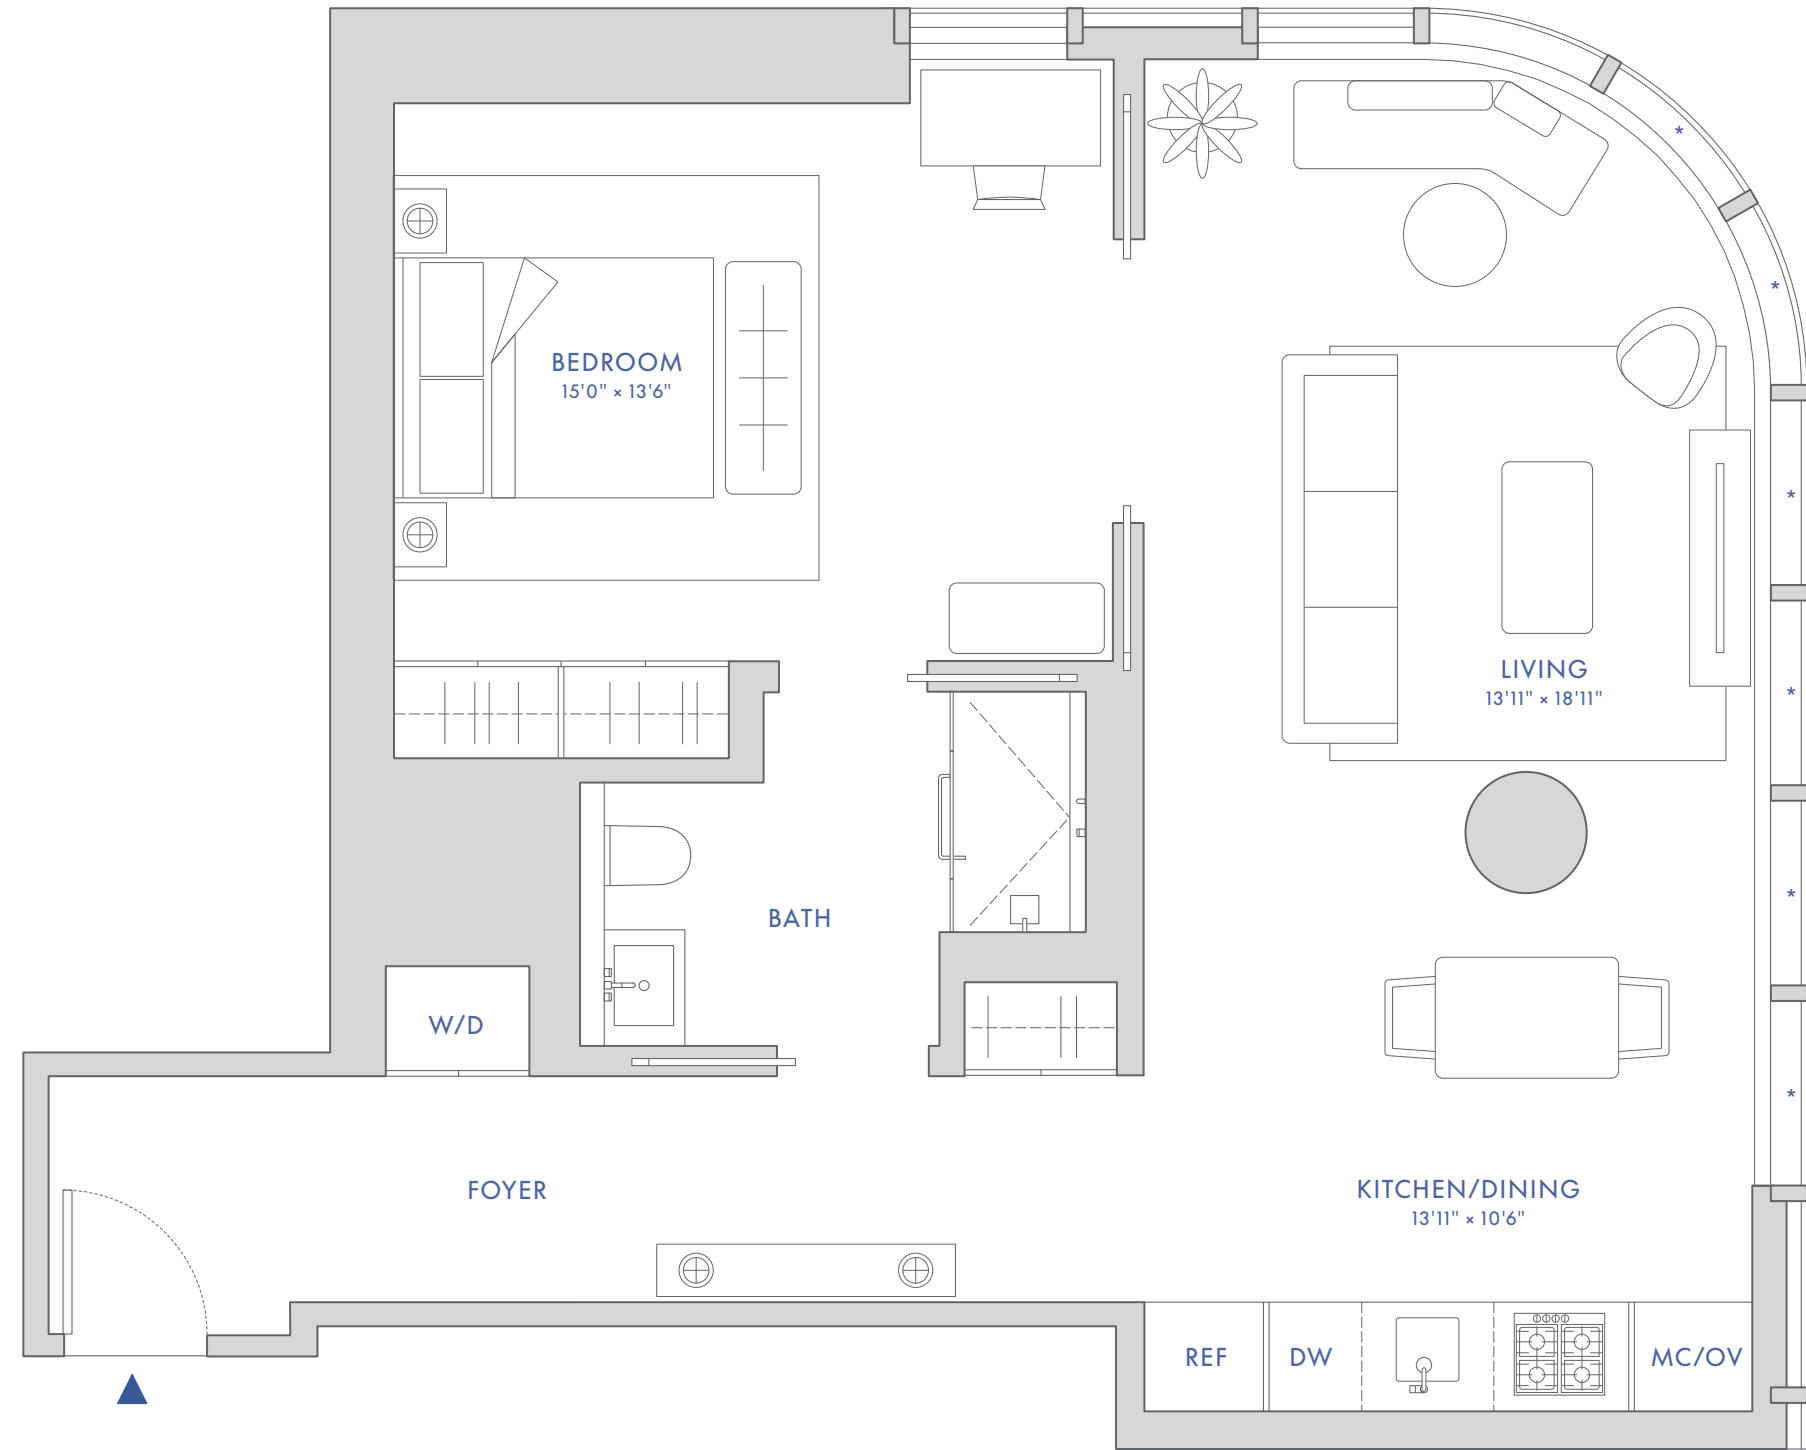

# THE GREENWICH

BY RAFAEL VIÑOLY

## RESIDENCE A

FLOORS 79-81

1 BEDROOM  
1 BATH  
924 SF (86 SM)  
NORTH AND EAST EXPOSURES

\*REFER TO OFFERING PLAN

SCALE 1/4" = 1'-0"