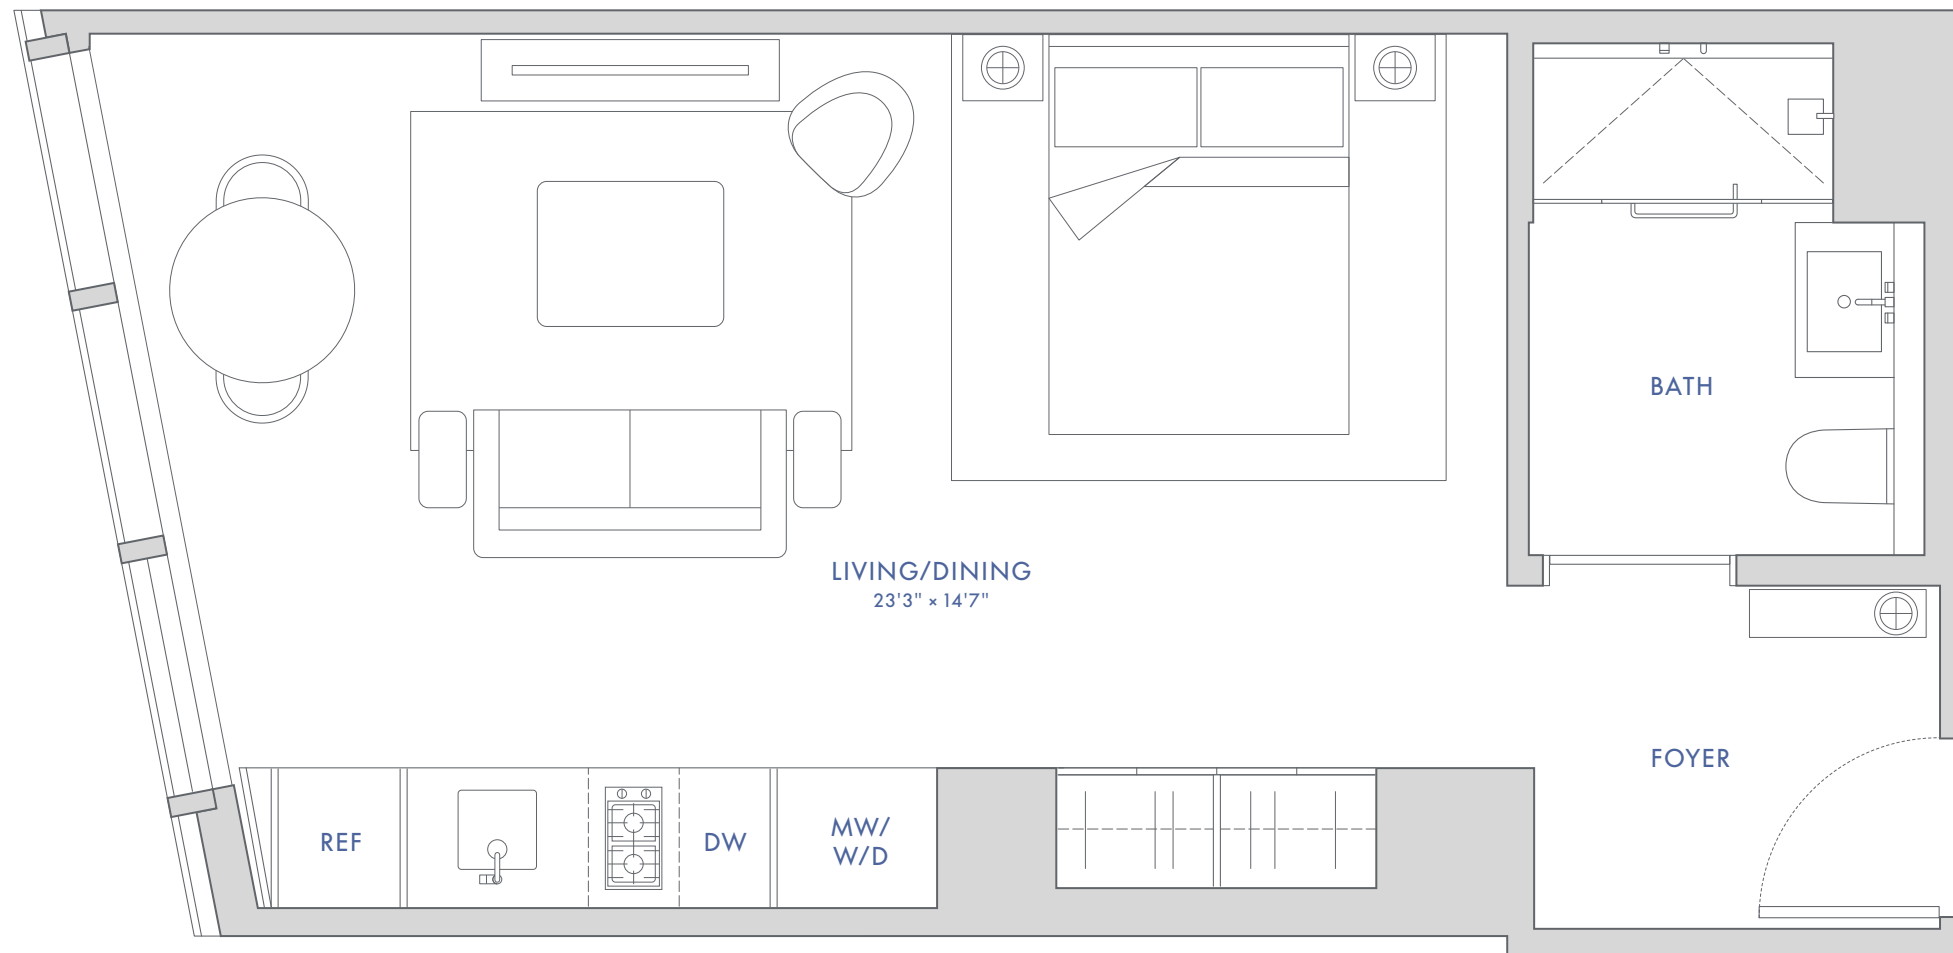

## RESIDENCE F

FLOORS 61-66

STUDIO

1 BATH

479 SF (45 SM)

WEST EXPOSURE

SCALE 5/16" = 1'-0"