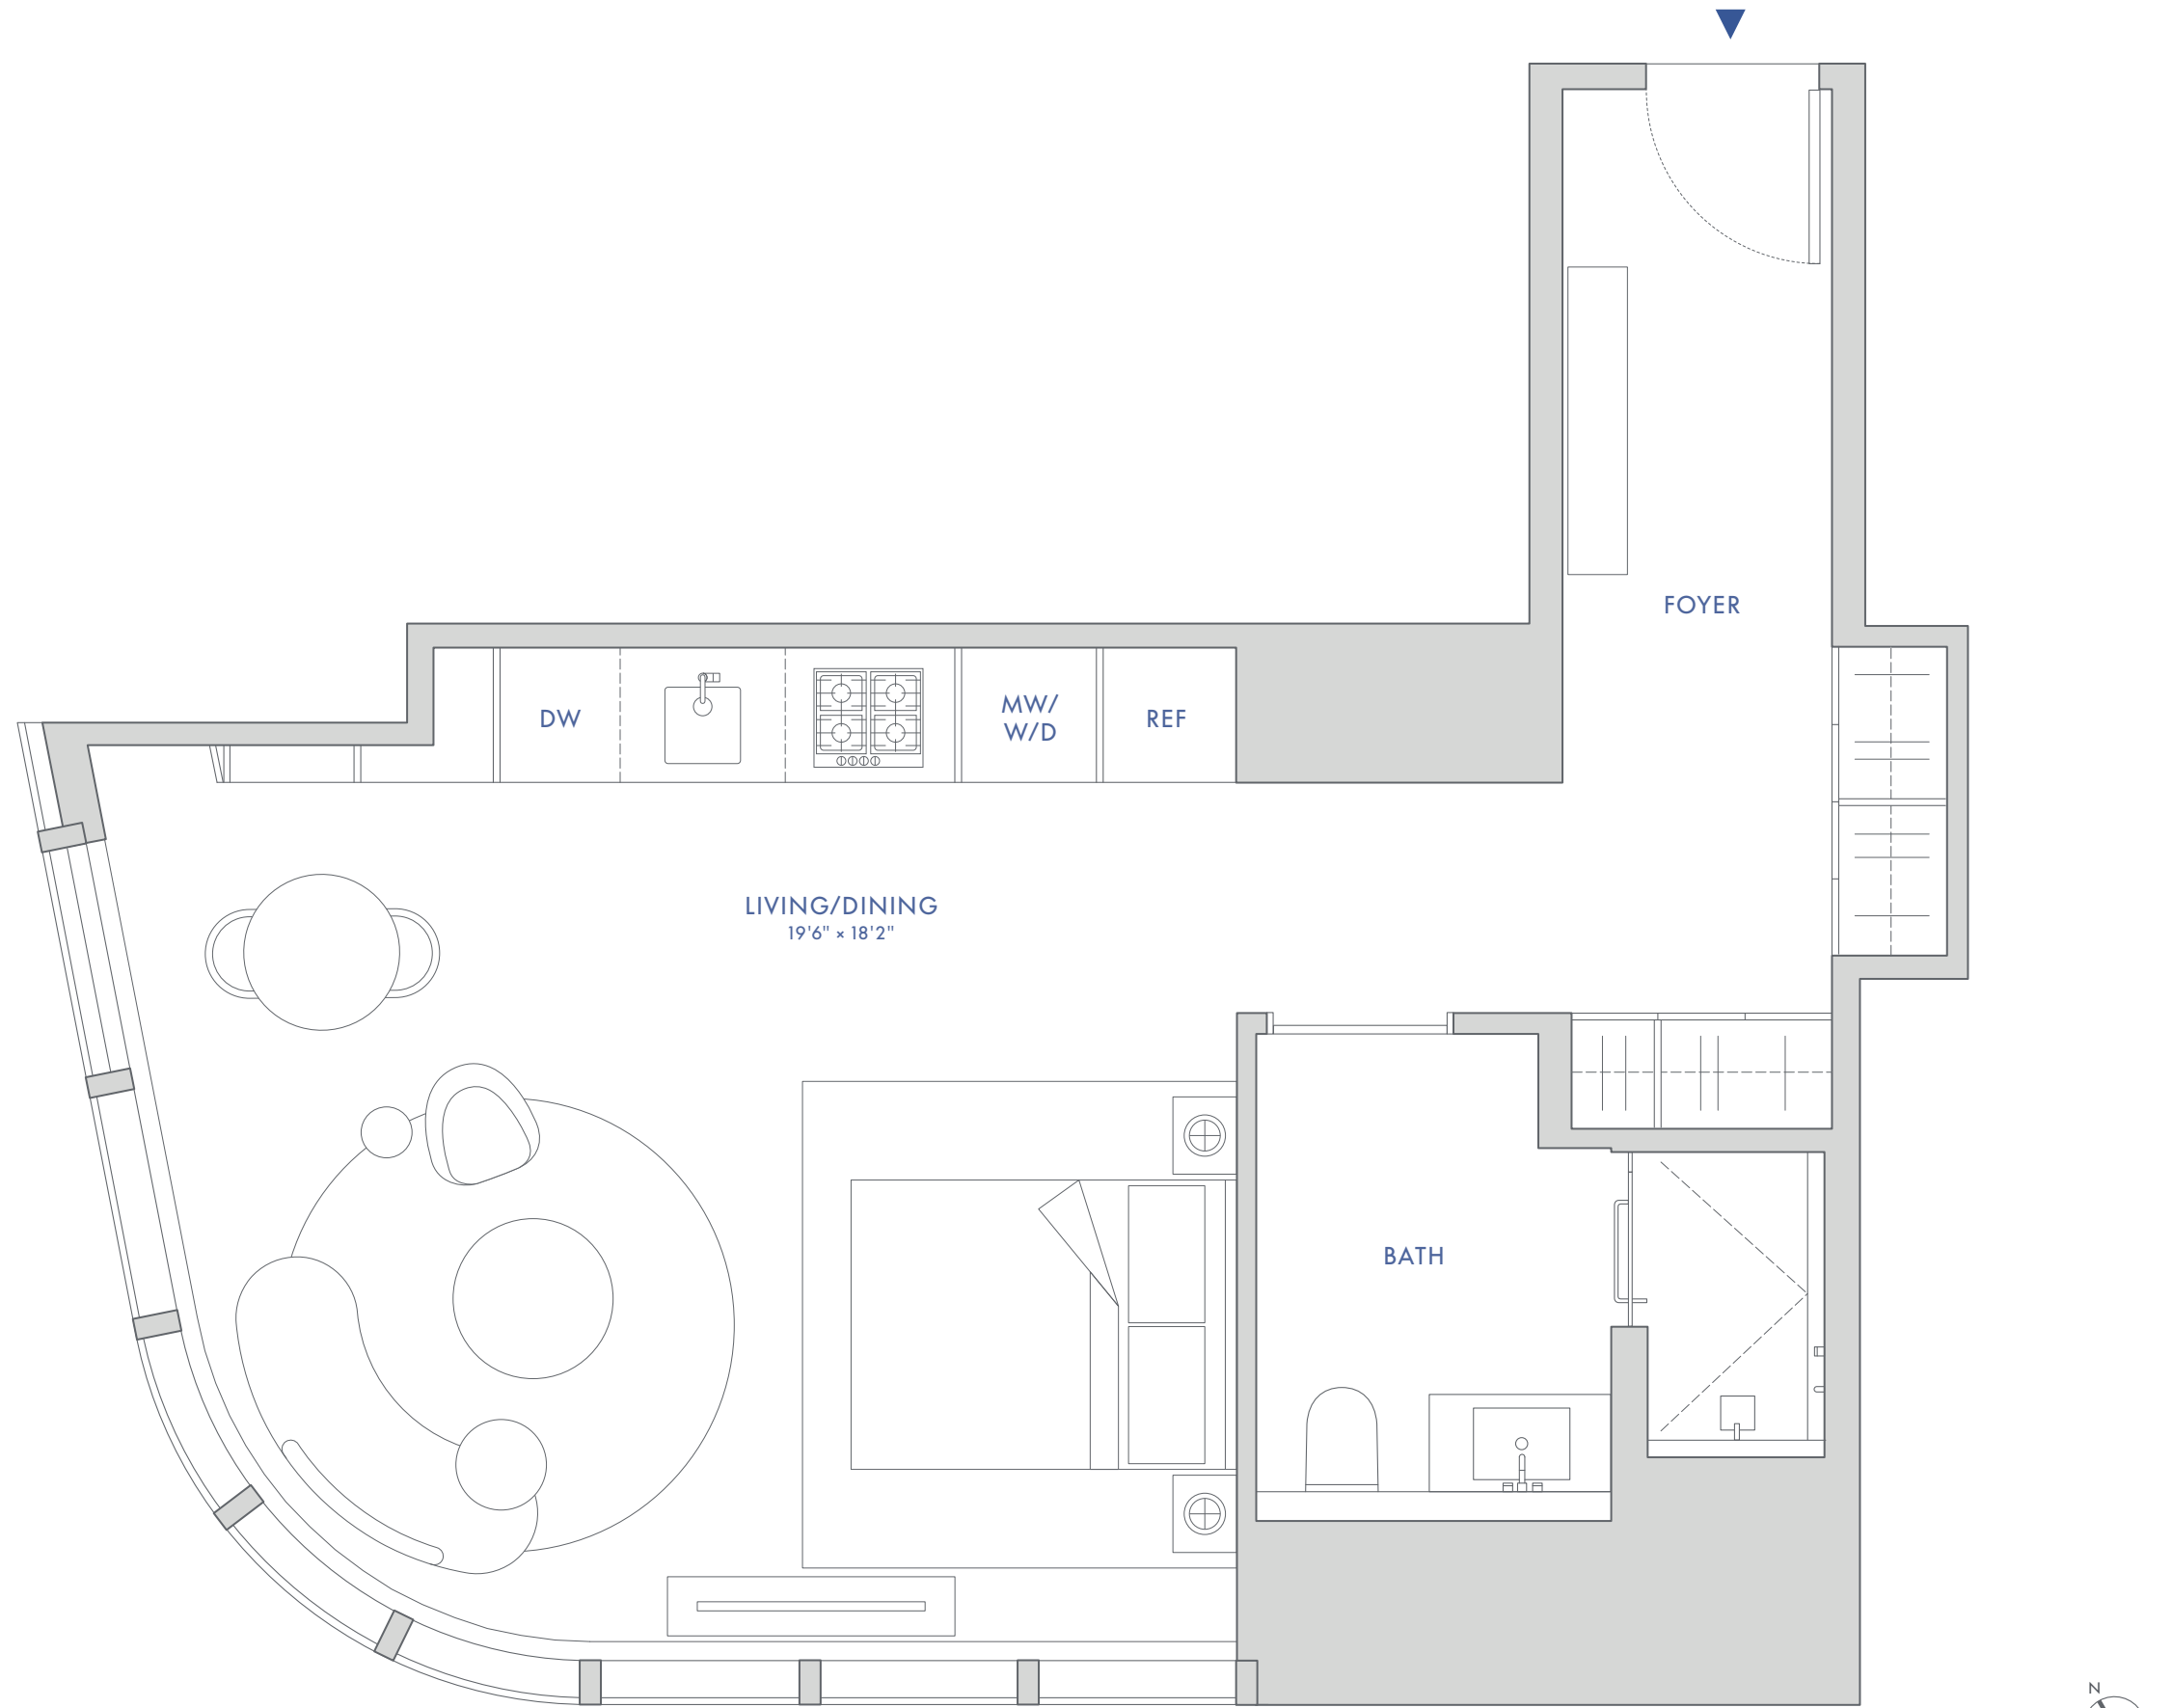

## RESIDENCE D

FLOORS 61-66

STUDIO

1 BATH

643 SF (60 SM)

SOUTH AND WEST EXPOSURES

SCALE 5/16" = 1'-0"