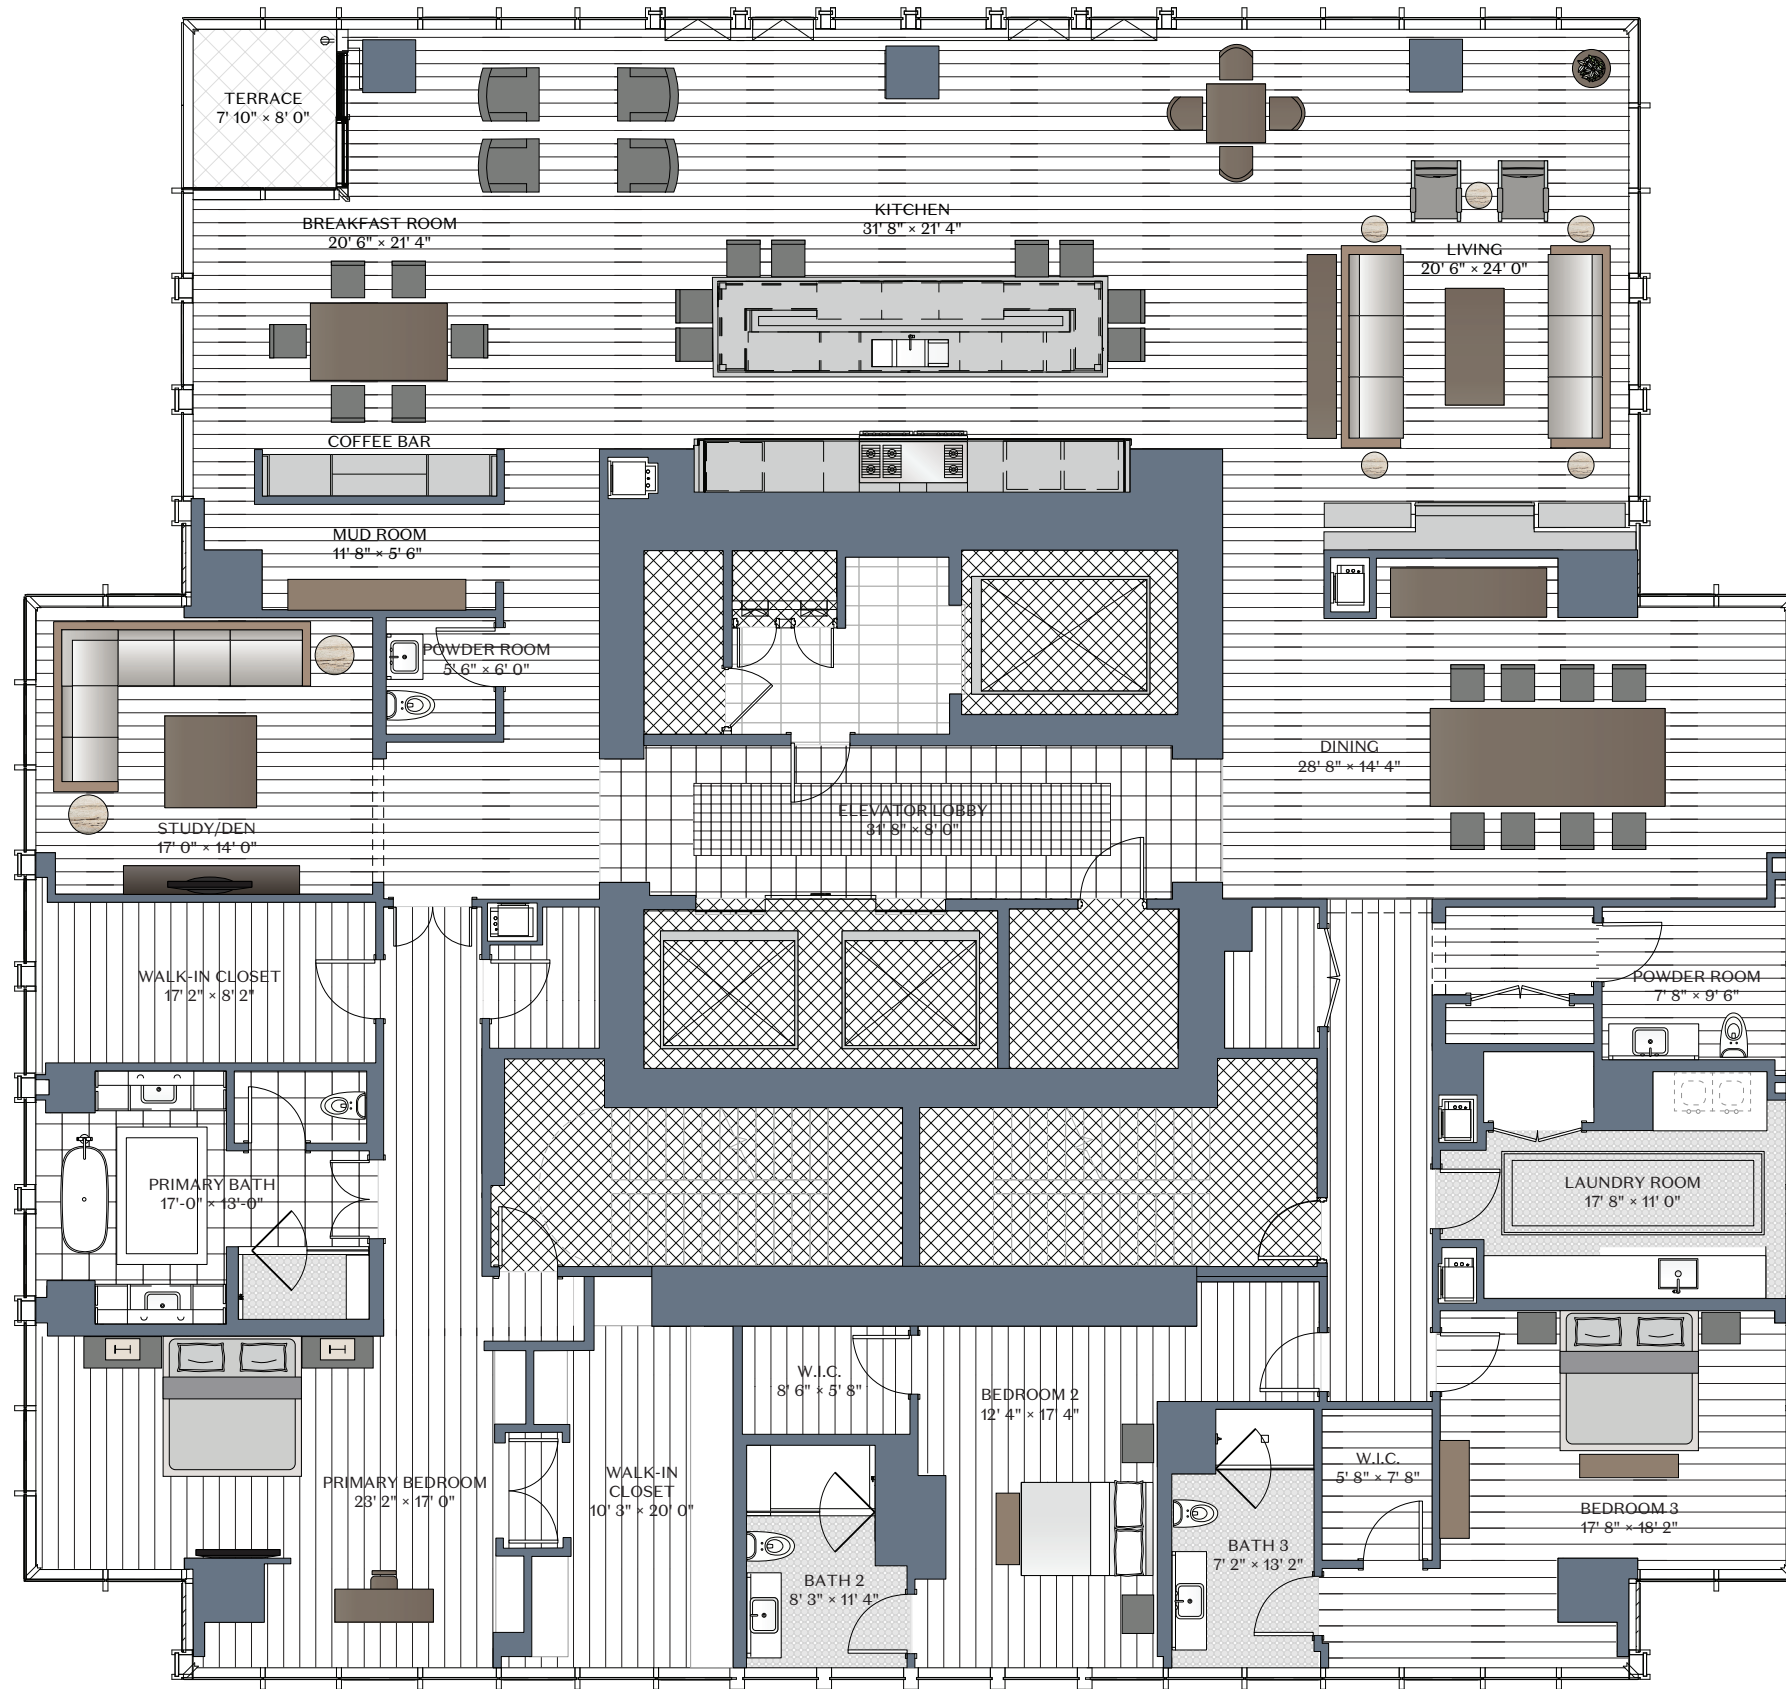

ONE CHICAGO 6800-7300

3 Bed+Den
3 Full Bath,
2 Powder Rooms
6,085 sf

jdl.