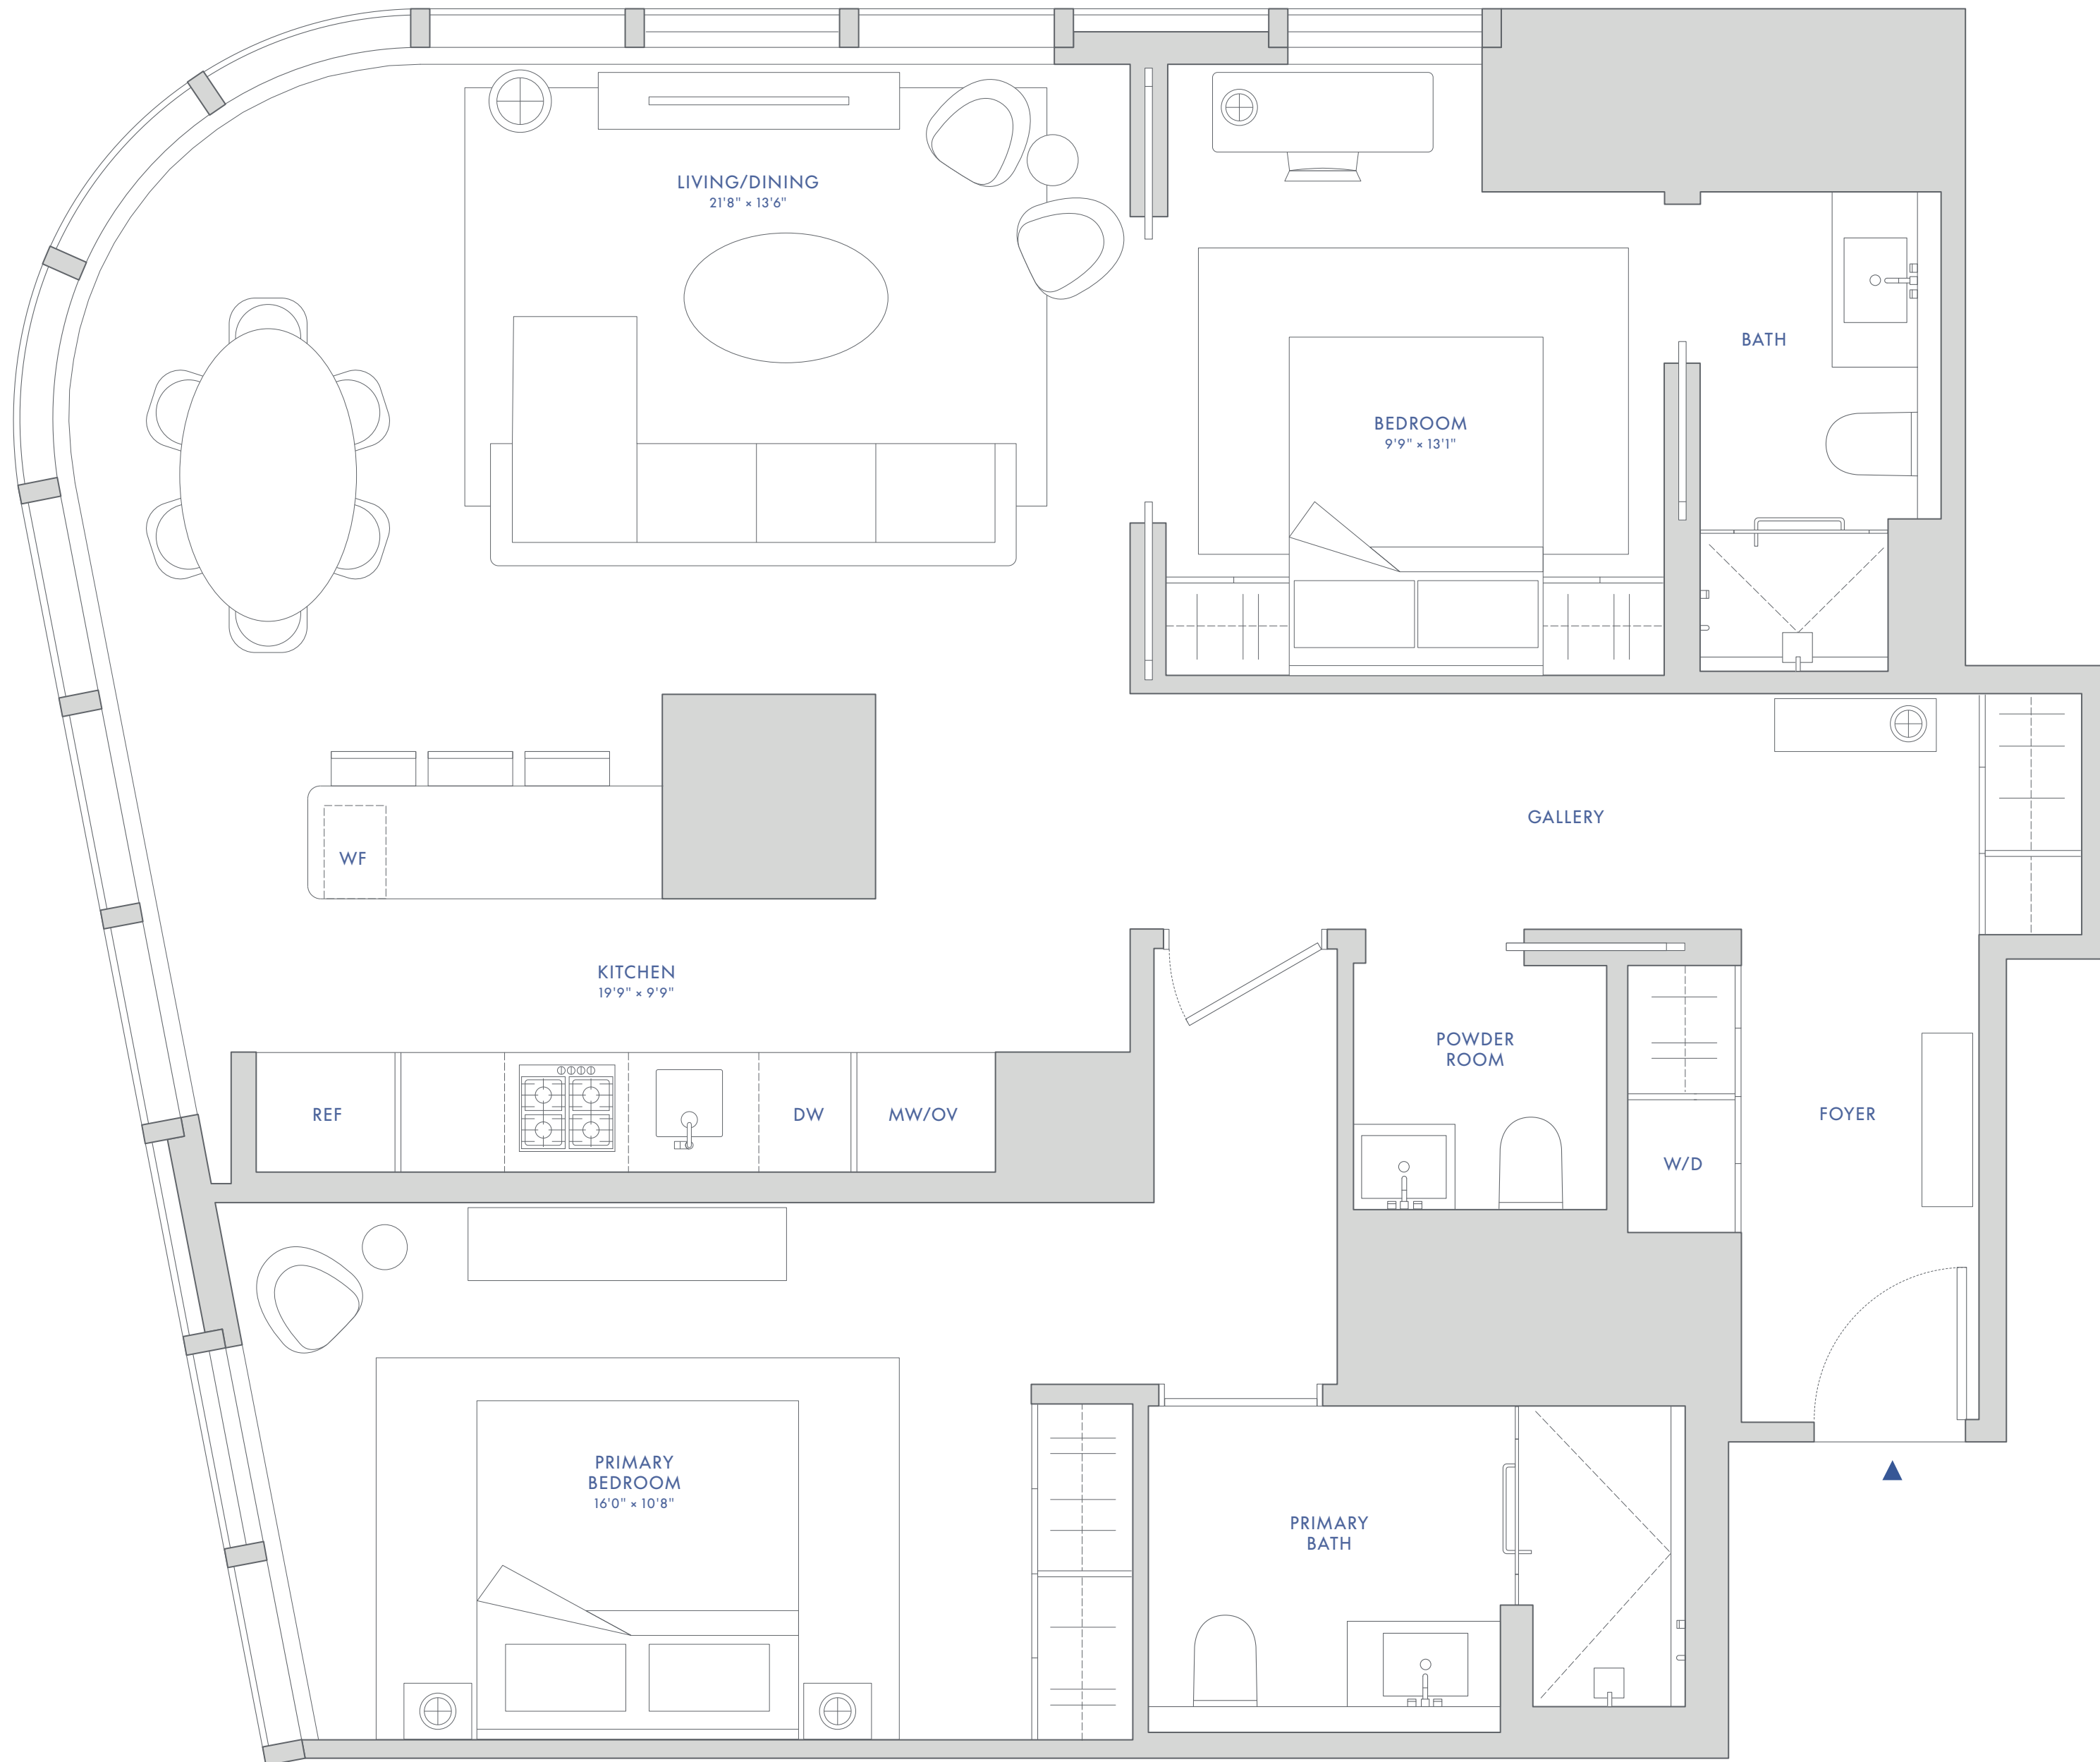

RESIDENCE D
FLOORS 31-32

THE GREENWICH

BY RAFAEL VIÑOLY

2 BEDROOMS
2 BATHS
1 POWDER ROOM
1,274 SF (118 SM)
NORTH AND WEST EXPOSURES

SCALE 3/8" = 1'-0"