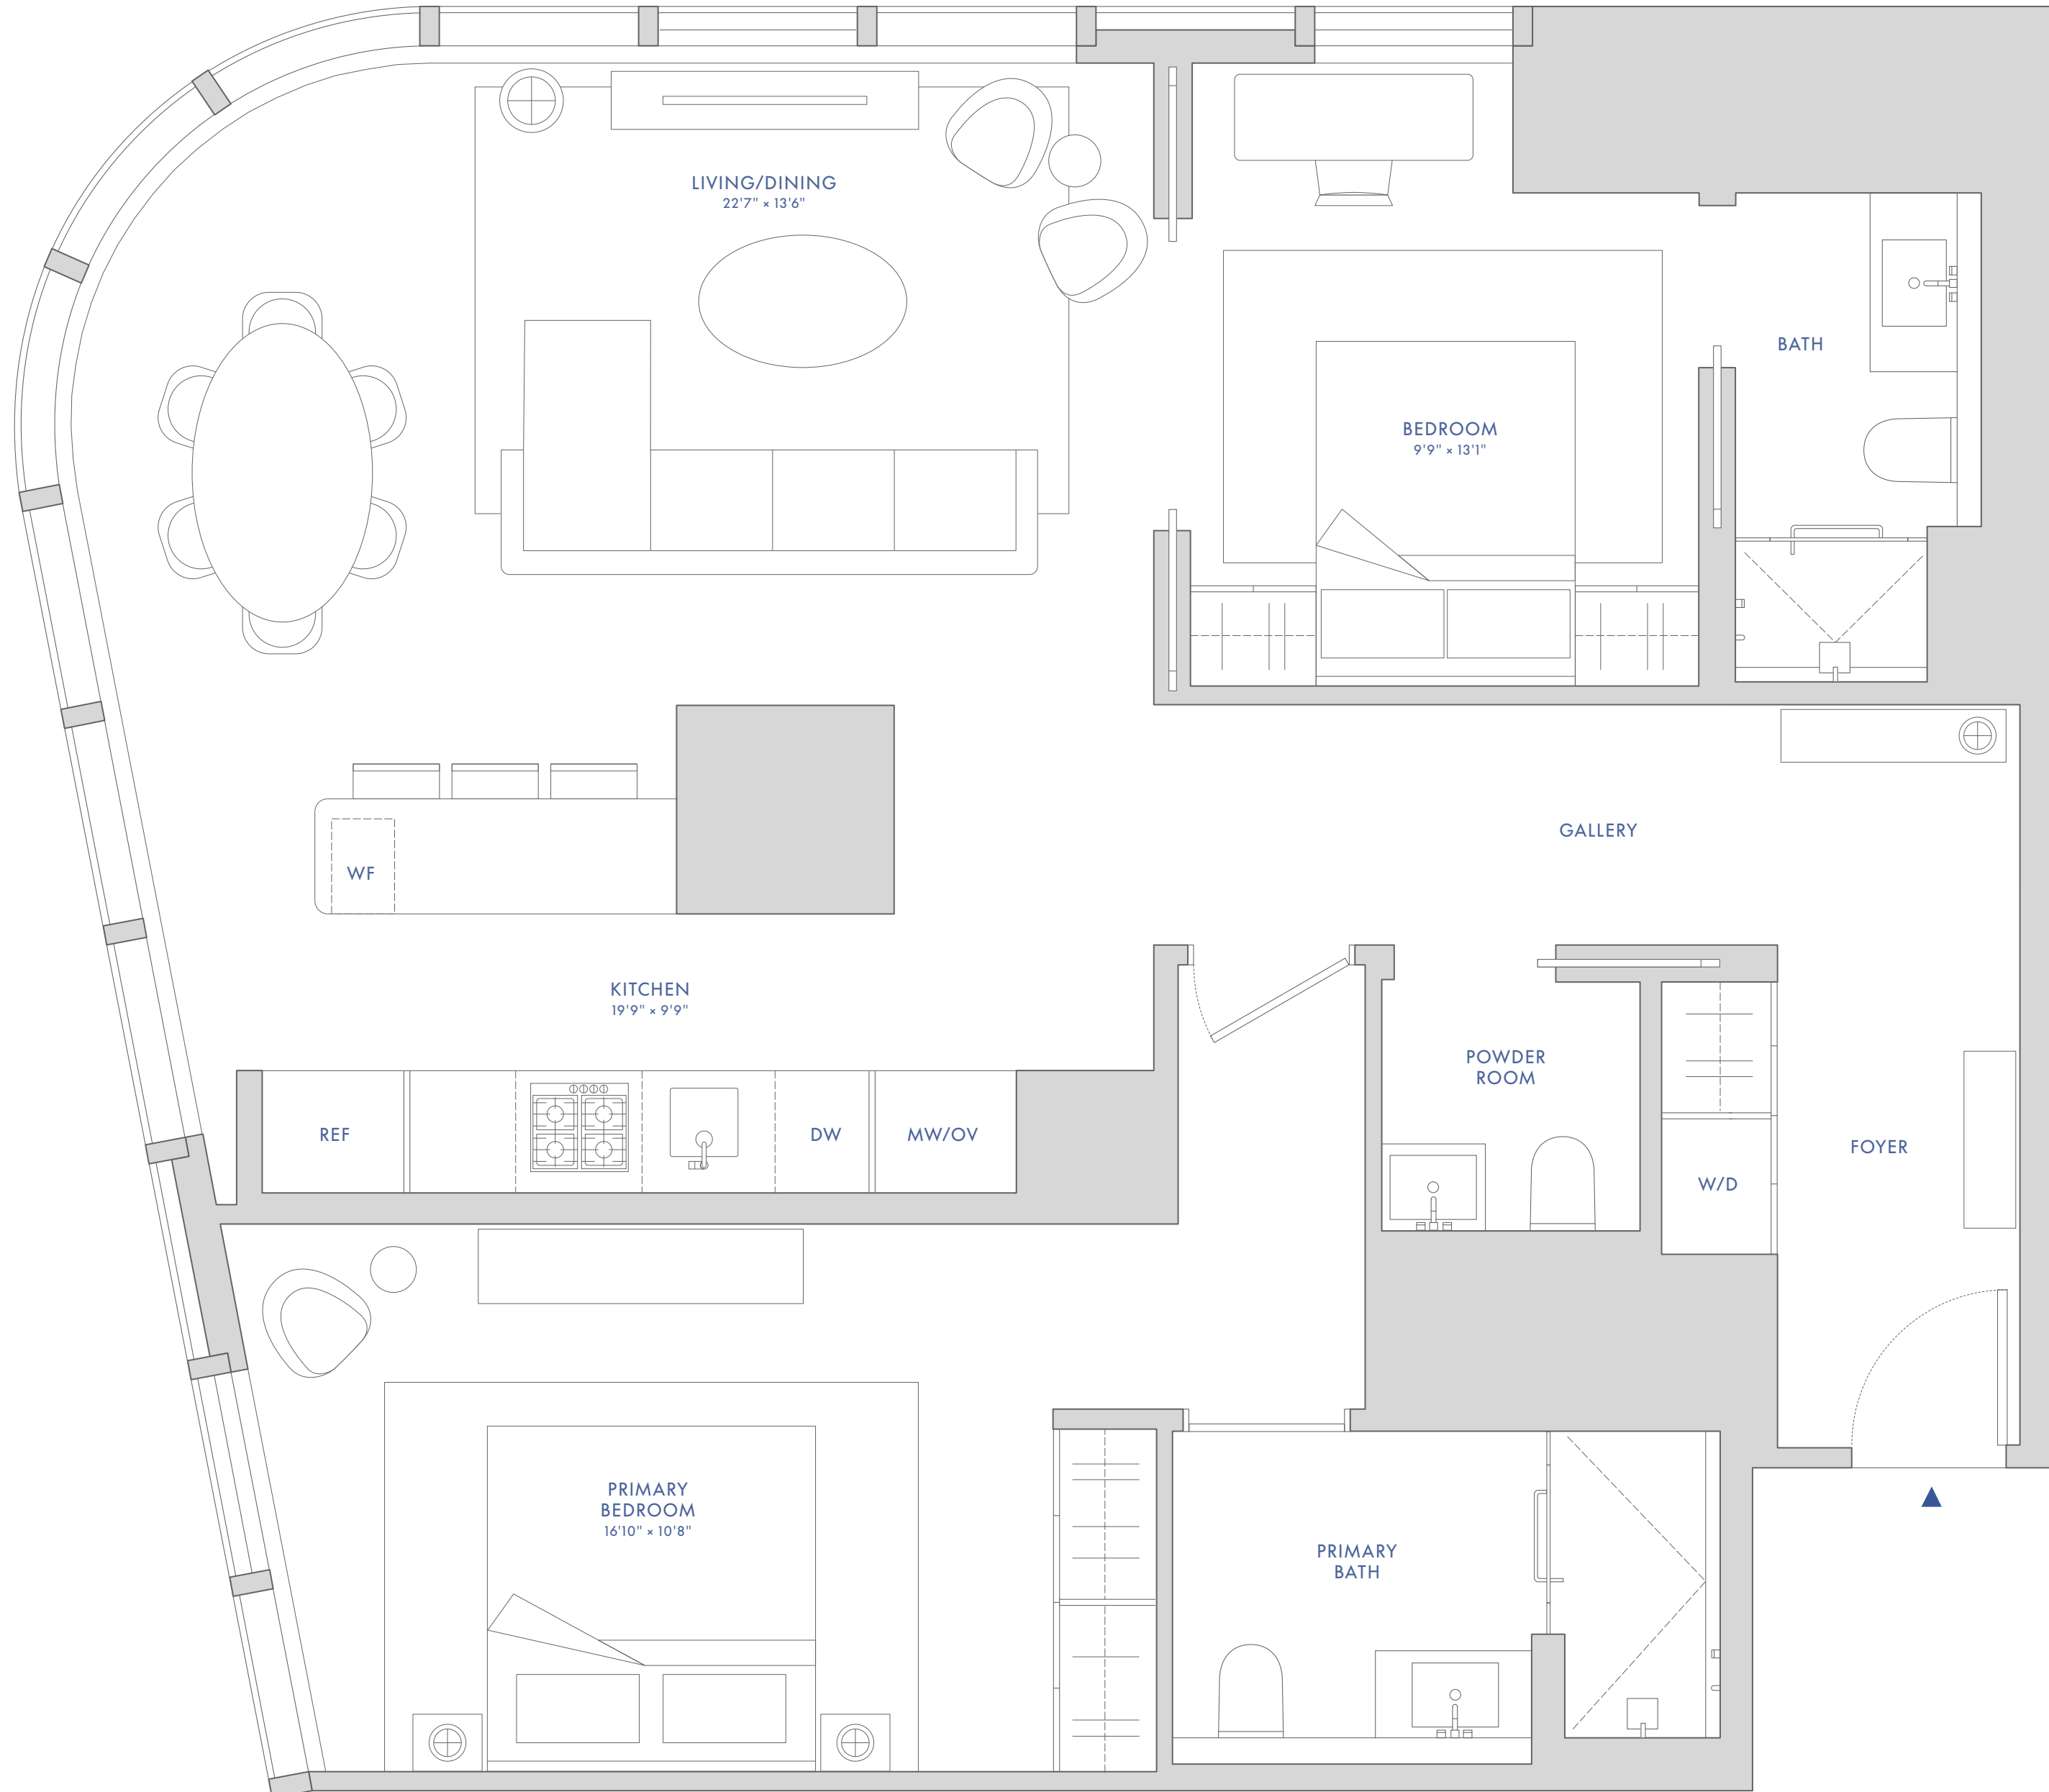

RESIDENCE E
FLOORS 19-20

THE GREENWICH

BY RAFAEL VIÑOLY

2 BEDROOMS
2 BATHS
1 POWDER ROOM
1,270 SF (118 SM)
NORTH AND WEST EXPOSURES

SCALE 3/8" = 1'-0"