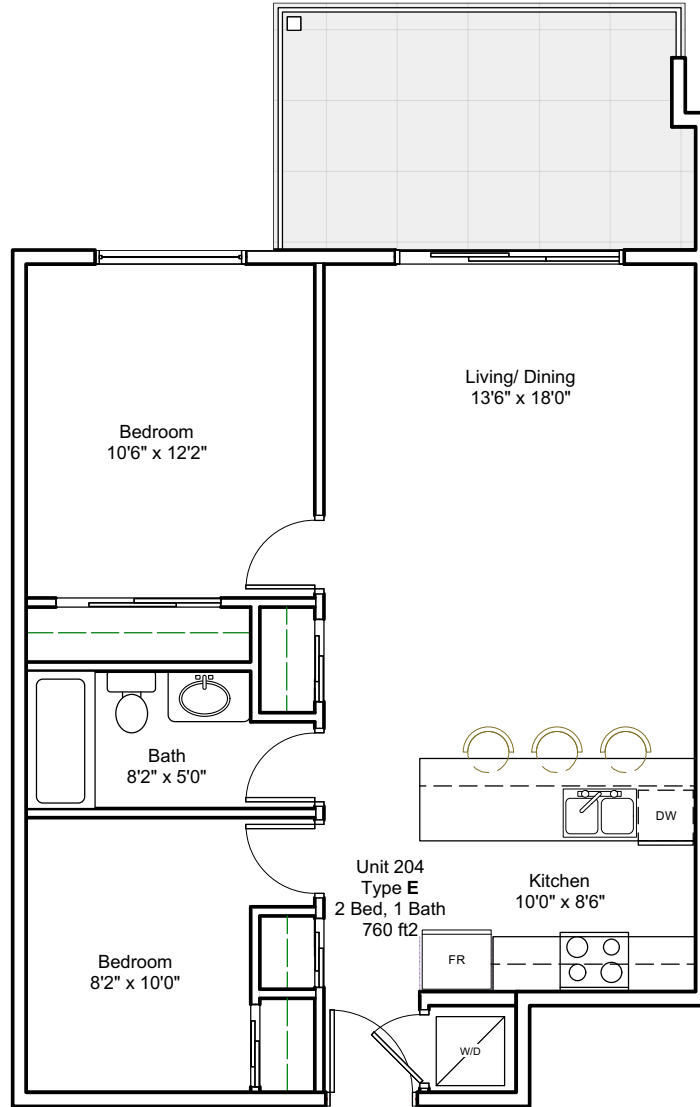

LUMINA

AT HARBOURVIEW DISTRICT

Unit Type: **E**
 Floor Area: 760 ft²
 Deck Area: 136 ft²
 Bed: 2 Bed
 Bath: 1 Bath
 Unit Number: 104, 105, 204, 205, 304, 305, 403, 404, 503, 504

Level: 1, 2, 3, 4, 5 **←N**