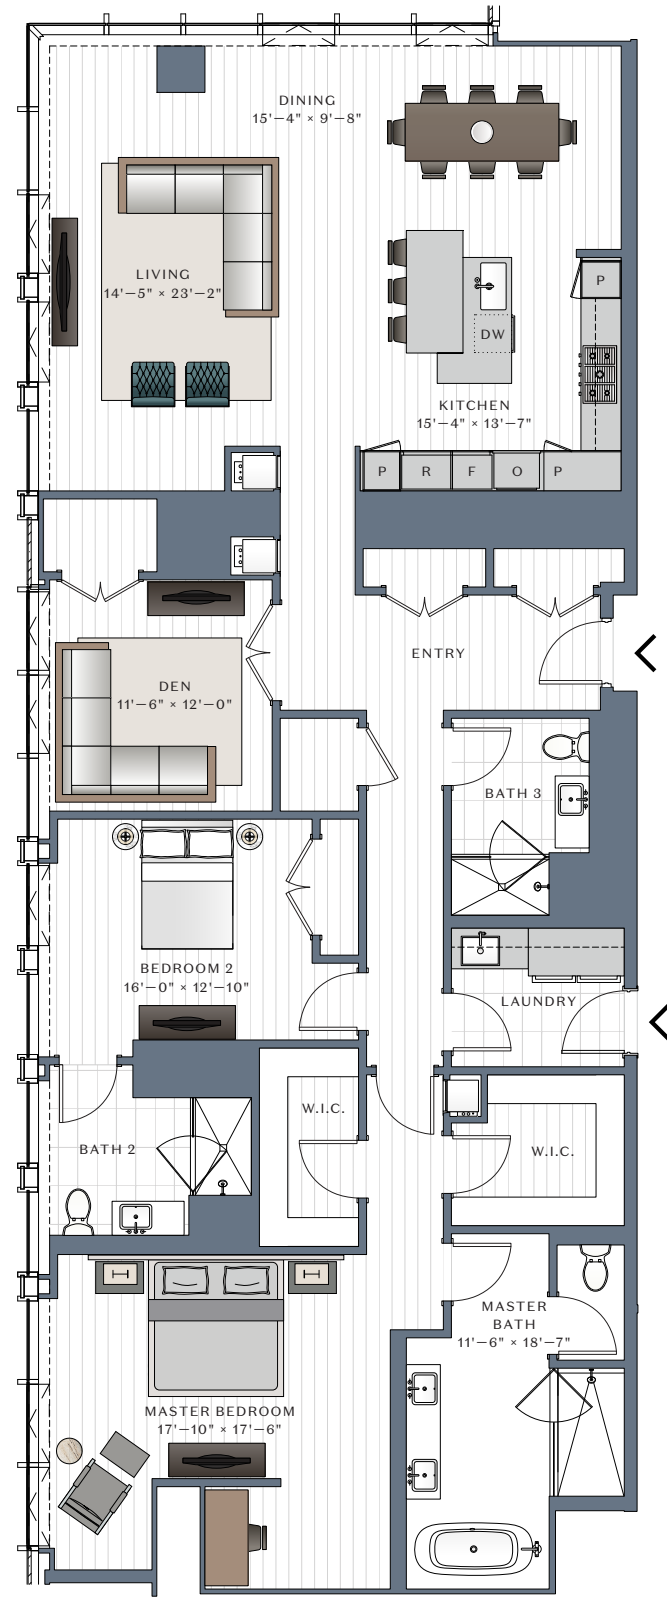

ONE CHICAGO 4603-4703

3 Bed
3 Bath
2,573 sf

jdl.