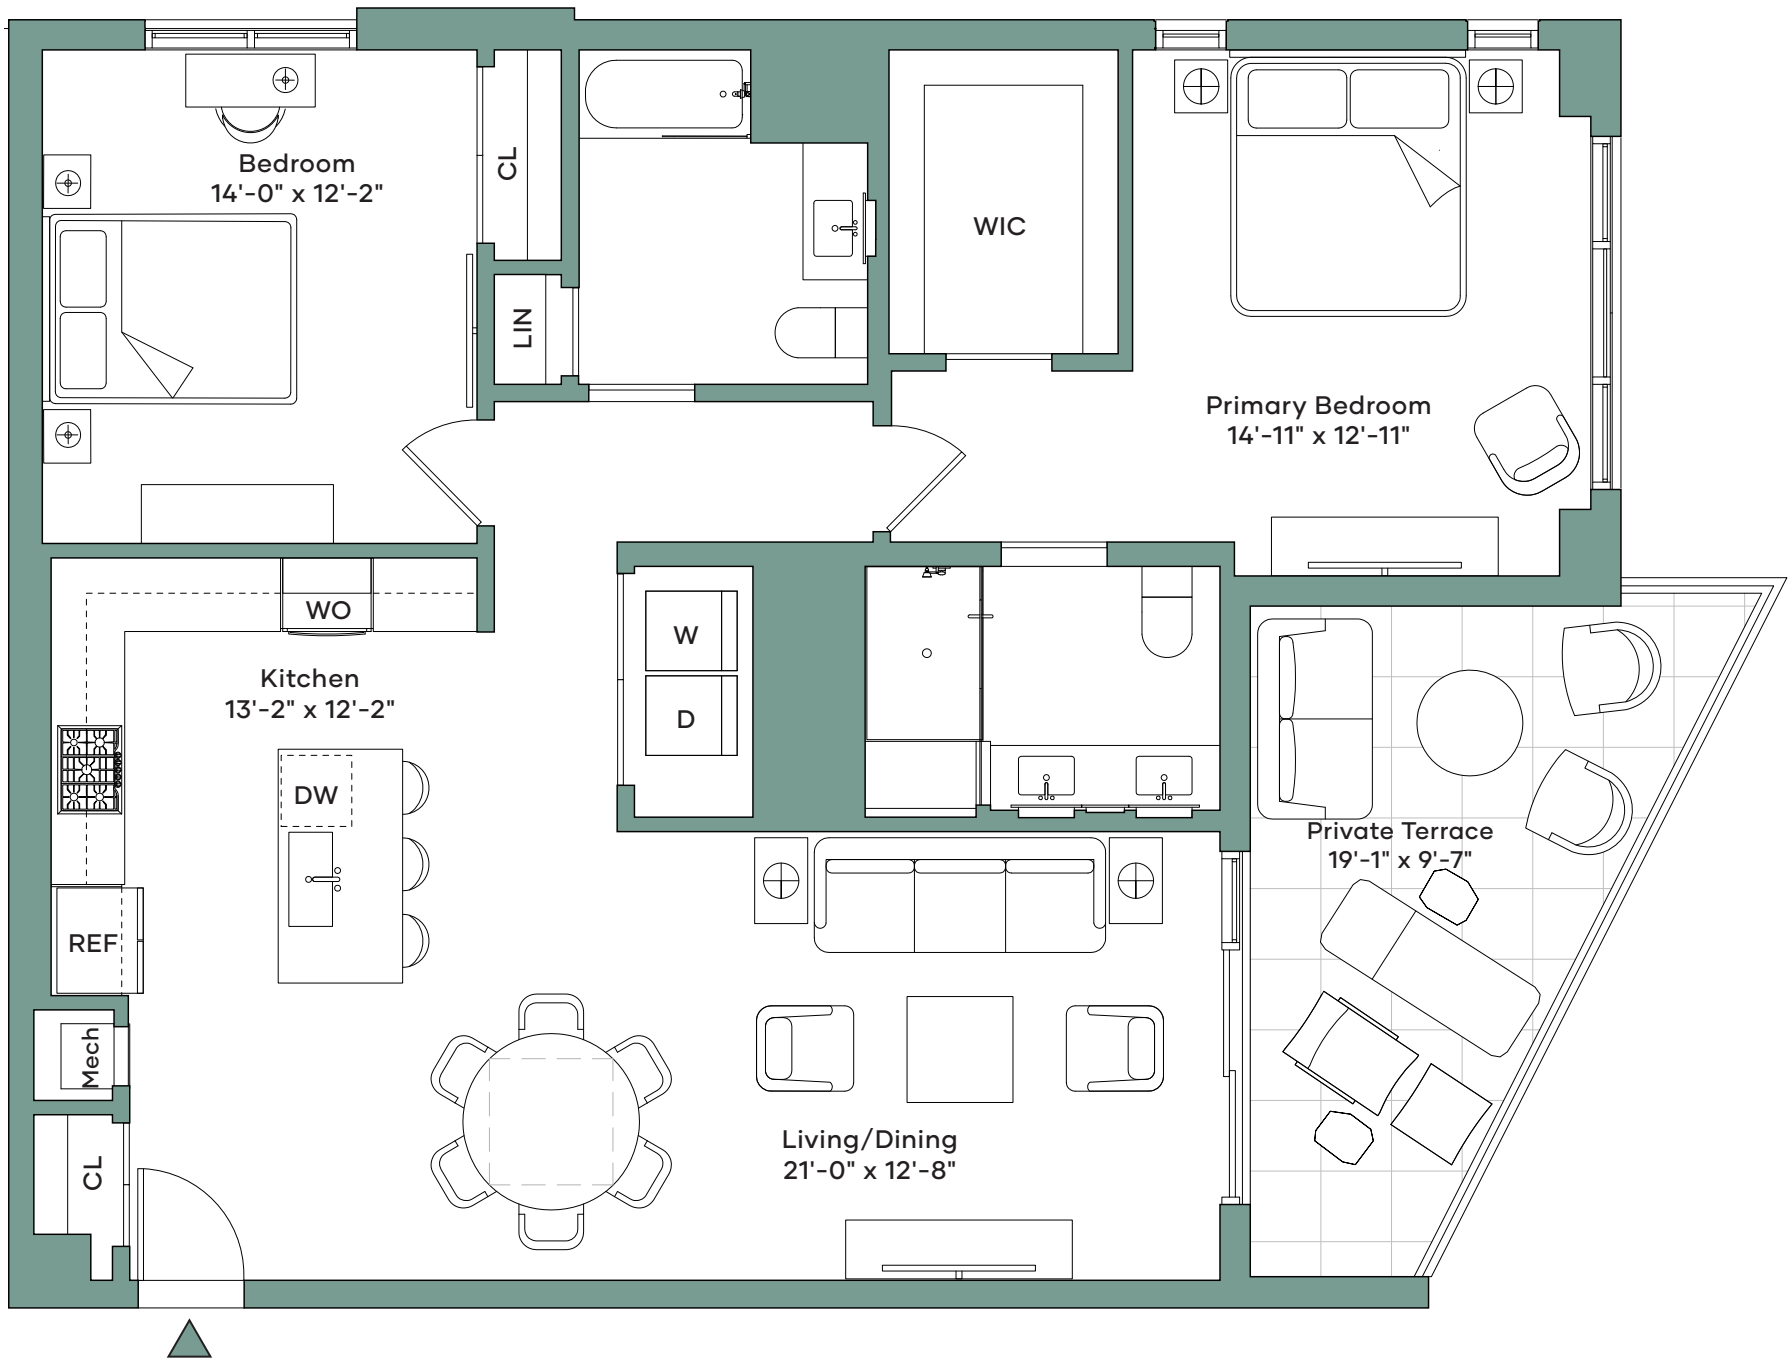

Tower A & B Residences 412-612. 812-PH8

2 Bedrooms
 2 Bathrooms
 1,277 SF
 Terrace 188 SF
 North and East Exposure

the BOARDWALK LONG BEACH NY

TheBoardwalkLongBeach.com
 516-888-8802

All square footages are approximate. The complete offering terms are in an offering plan available from Sponsor. File no. CD22-0254. Sponsor: Isla Blu at Long Beach LLC, 300 Jericho Turnpike #100, Jericho, NY 11753. Units will not be offered furnished or with landscaping. Furniture and landscaping layouts shown are for concept only and are not coordinated with building systems. No representation or warranty is made that a unit owner will be able to implement the furniture or landscaping layout shown on this floor plan. Refer to the offering plan for exact dimensions and conditions. Equal Housing Opportunity.