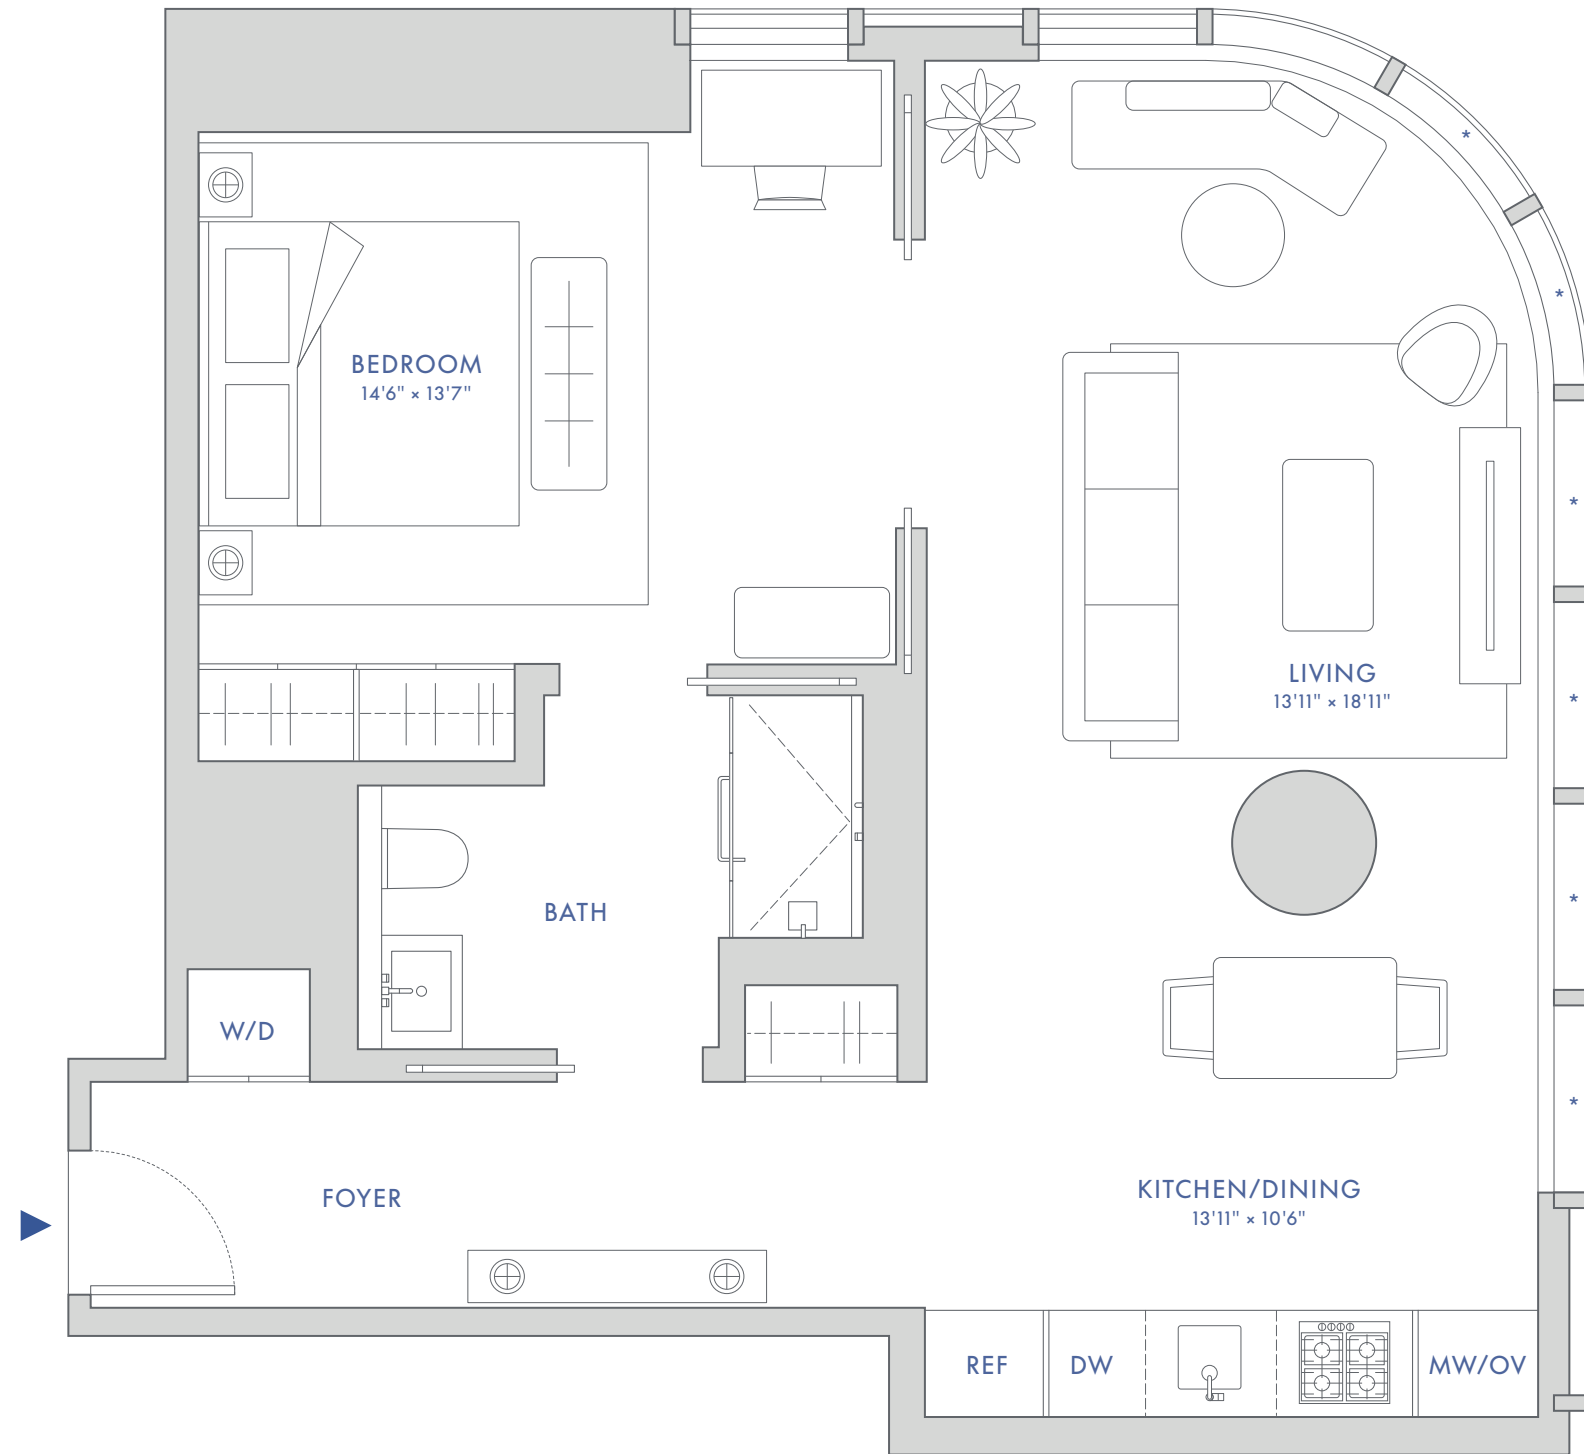

THE GREENWICH

BY RAFAEL VIÑOLY

RESIDENCE A

FLOORS 61-71

1 BEDROOM
1 BATH
880 SF (82 SM)
NORTH AND EAST EXPOSURES

*REFER TO OFFERING PLAN

SCALE 1/4" = 1'-0"