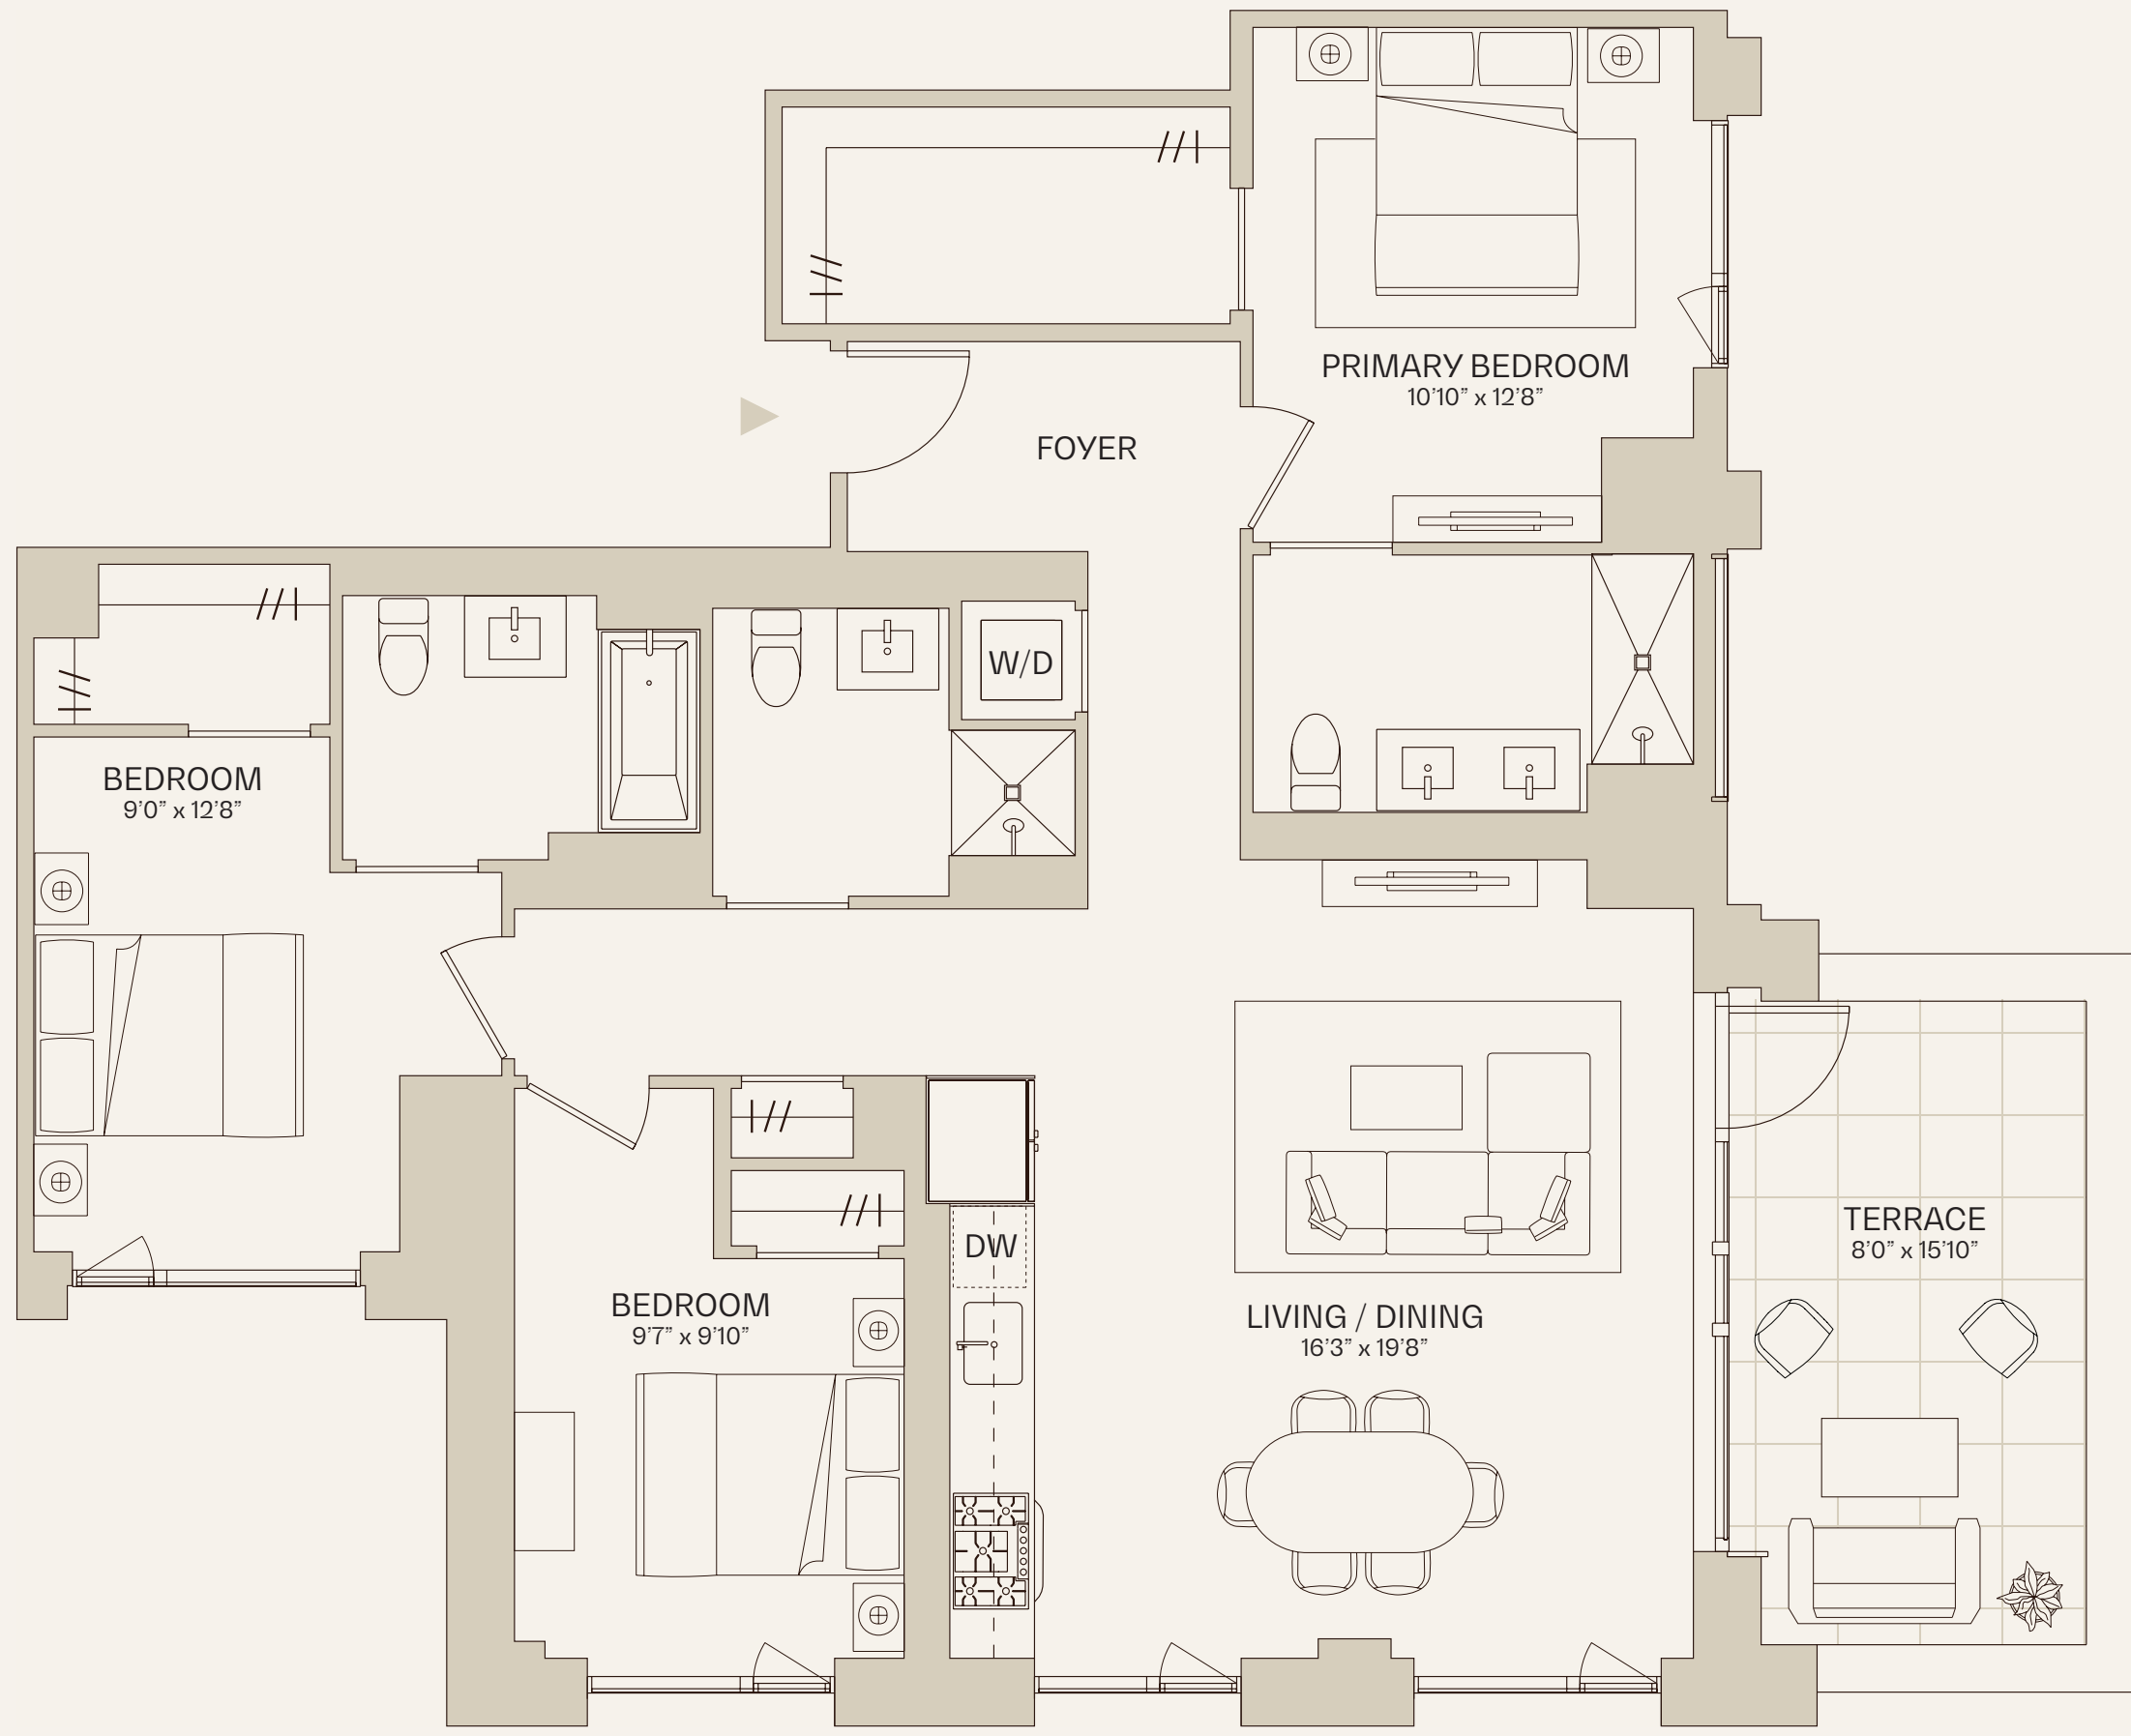

chelsea canvas

Floor PH1
Residence D
3 Beds | 3 Baths
Terrace

chelseacanvasnyc.com
280 W 24 St, New York, NY 10011
leasing@chelseacanvasnyc.com
212-246-2800

All dimensions are approximate and subject to construction changes and omissions. Plans and dimensions may also contain minor variations from floor to floor. The artist representation and interior/exterior decorations, finishes, plantings, appliances and furnishings are provided for illustrative purpose only. All residential units are rented unfurnished.