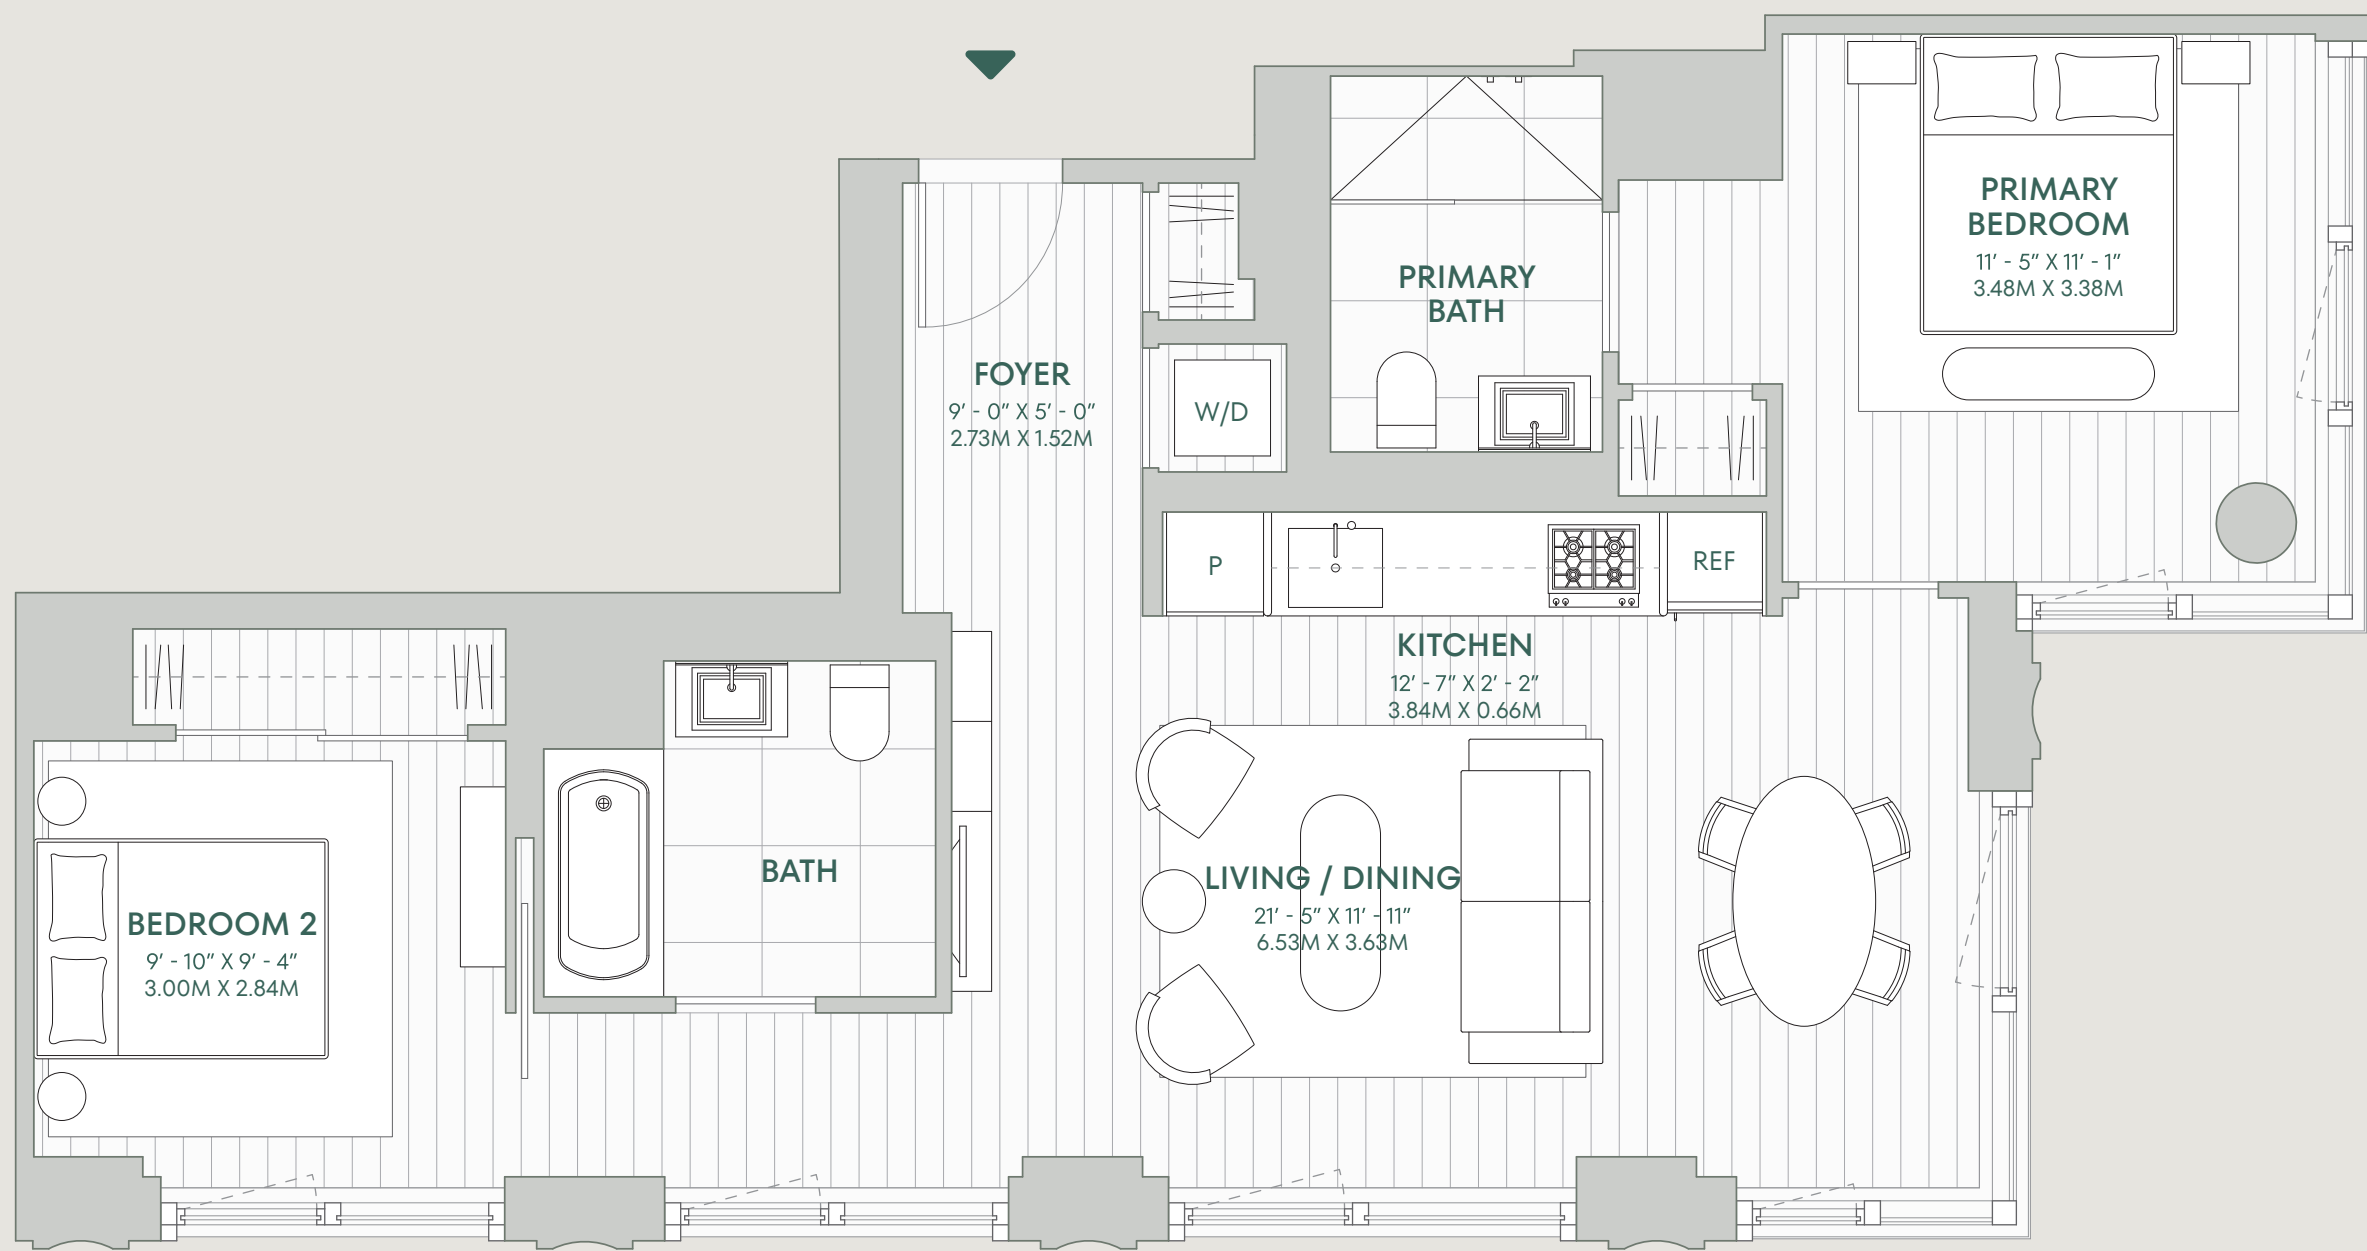

MONOGRAM

NEW YORK

C

UNIT 24C-34C

2 BEDROOMS
2 BATHROOMS
926 SQ.FT. 86.03 SQ.M.

SCALE: 1/4" = 1'

E 47th St