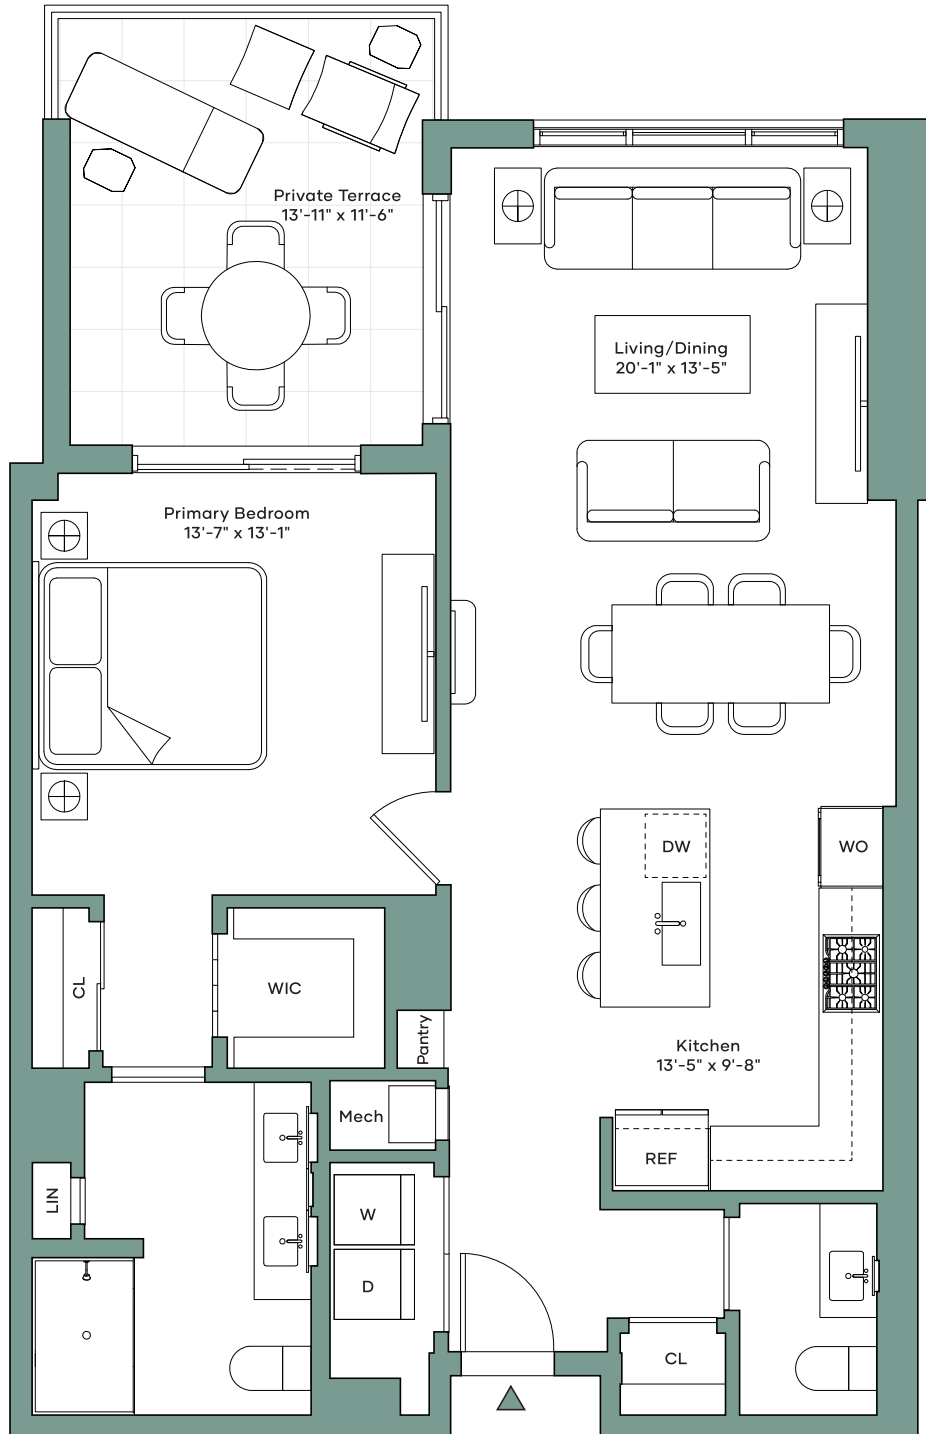

Tower A Residences 407-1007
Tower B Residences 407. 607-1007

- 1 Bedroom
- 1 Bathroom
- 1 Powder Room
- 941 SF
- Terrace 166 SF
- West Exposure

the
BOARDWALK
LONG BEACH
NY

TheBoardwalkLongBeach.com
516-888-8802

NB2K DEVELOPMENT © DouglasElliman
Development Marketing