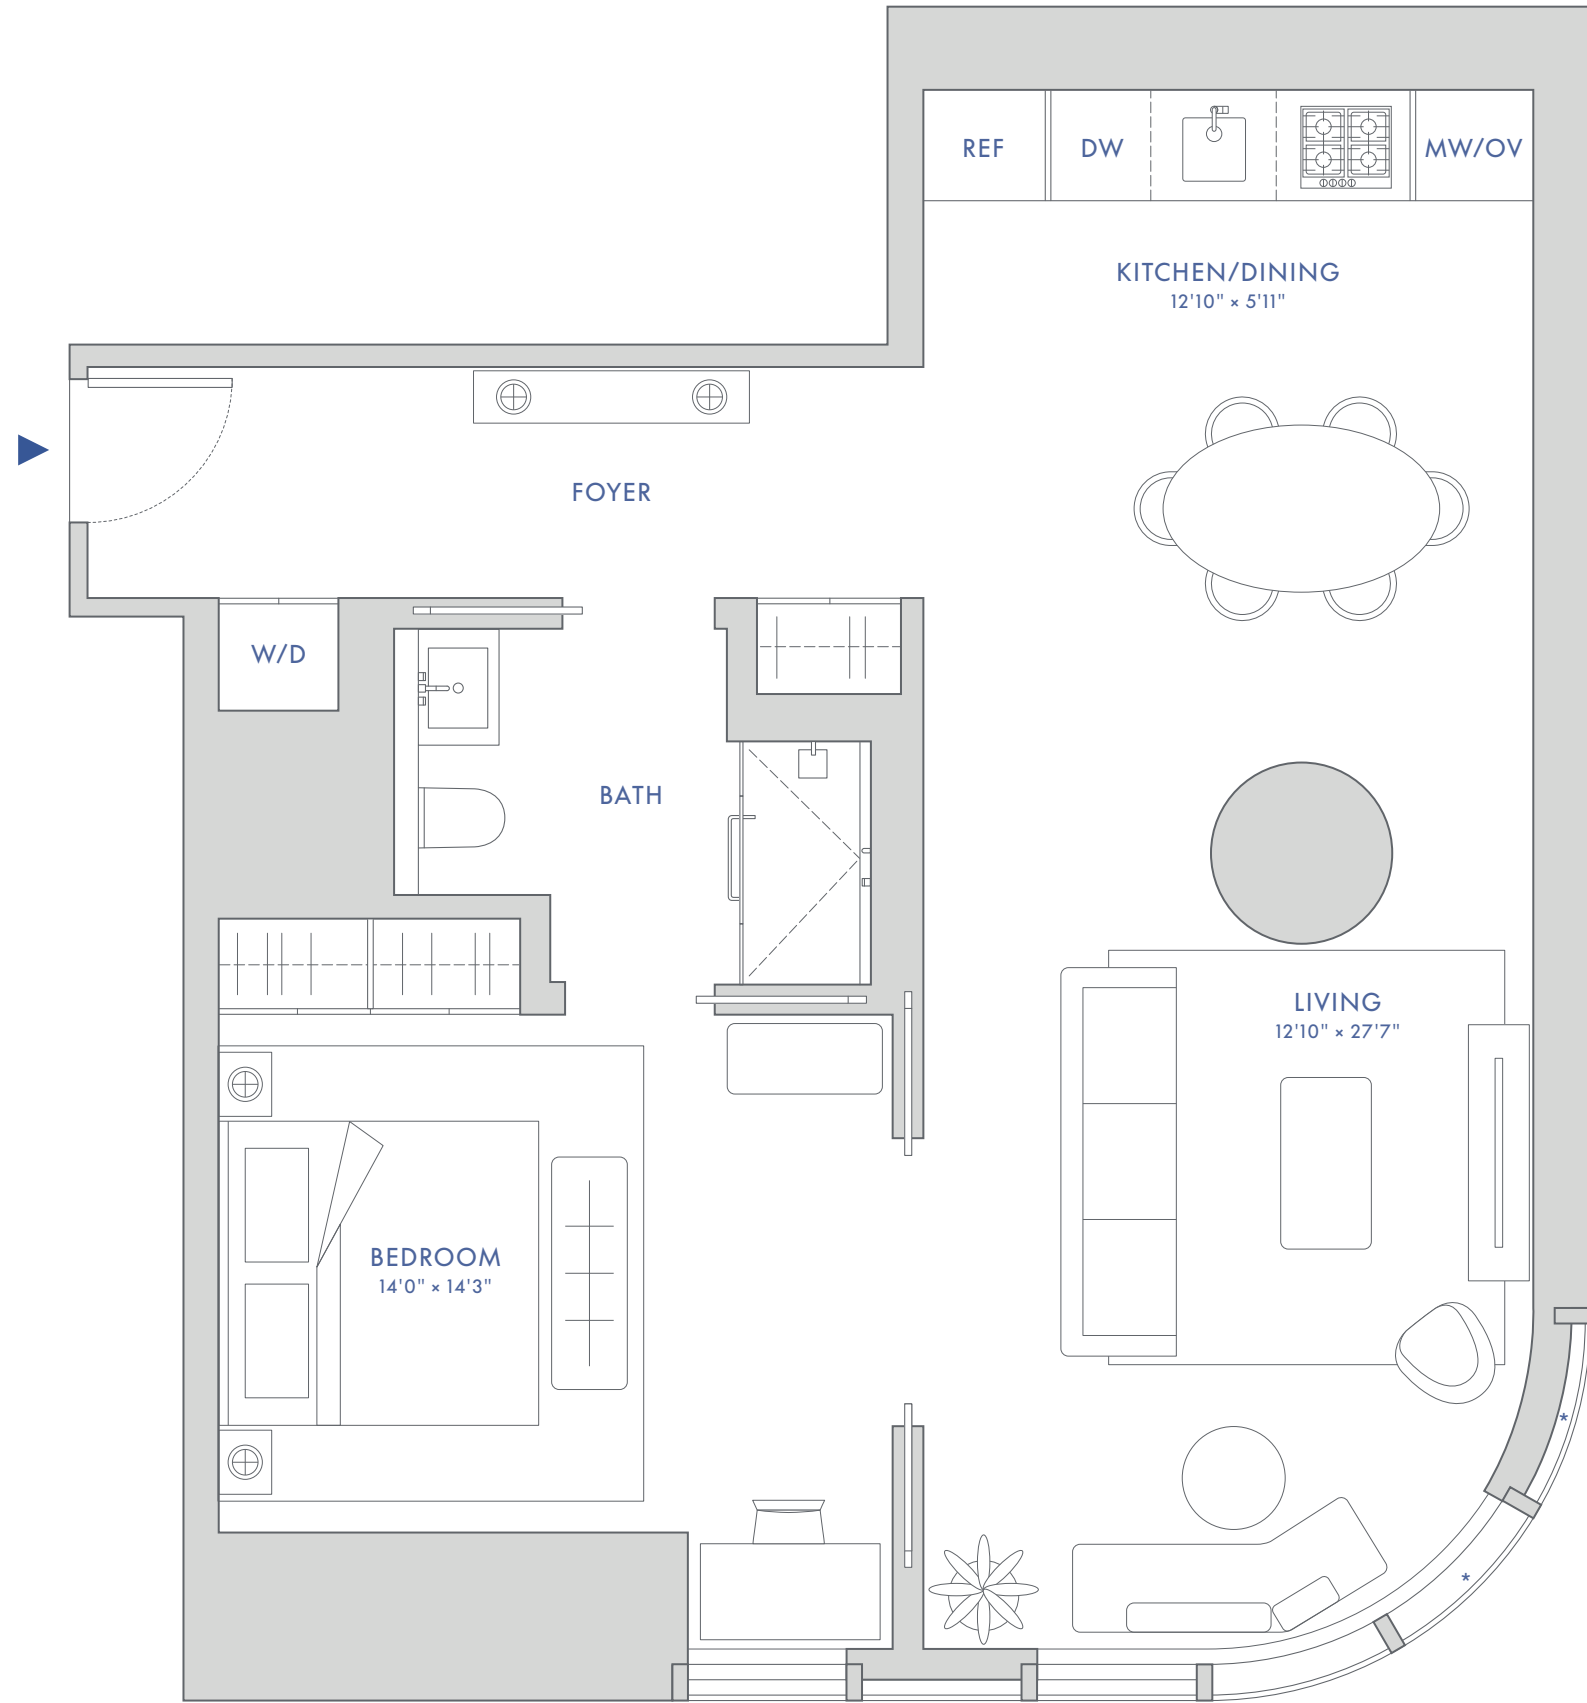

# THE GREENWICH

BY RAFAEL VIÑOLY

## RESIDENCE B

FLOORS 19-27

1 BEDROOM  
1 BATH  
949 SF (88 SM)  
SOUTH AND EAST EXPOSURES

\*REFER TO OFFERING PLAN

SCALE 1/4" = 1'-0"