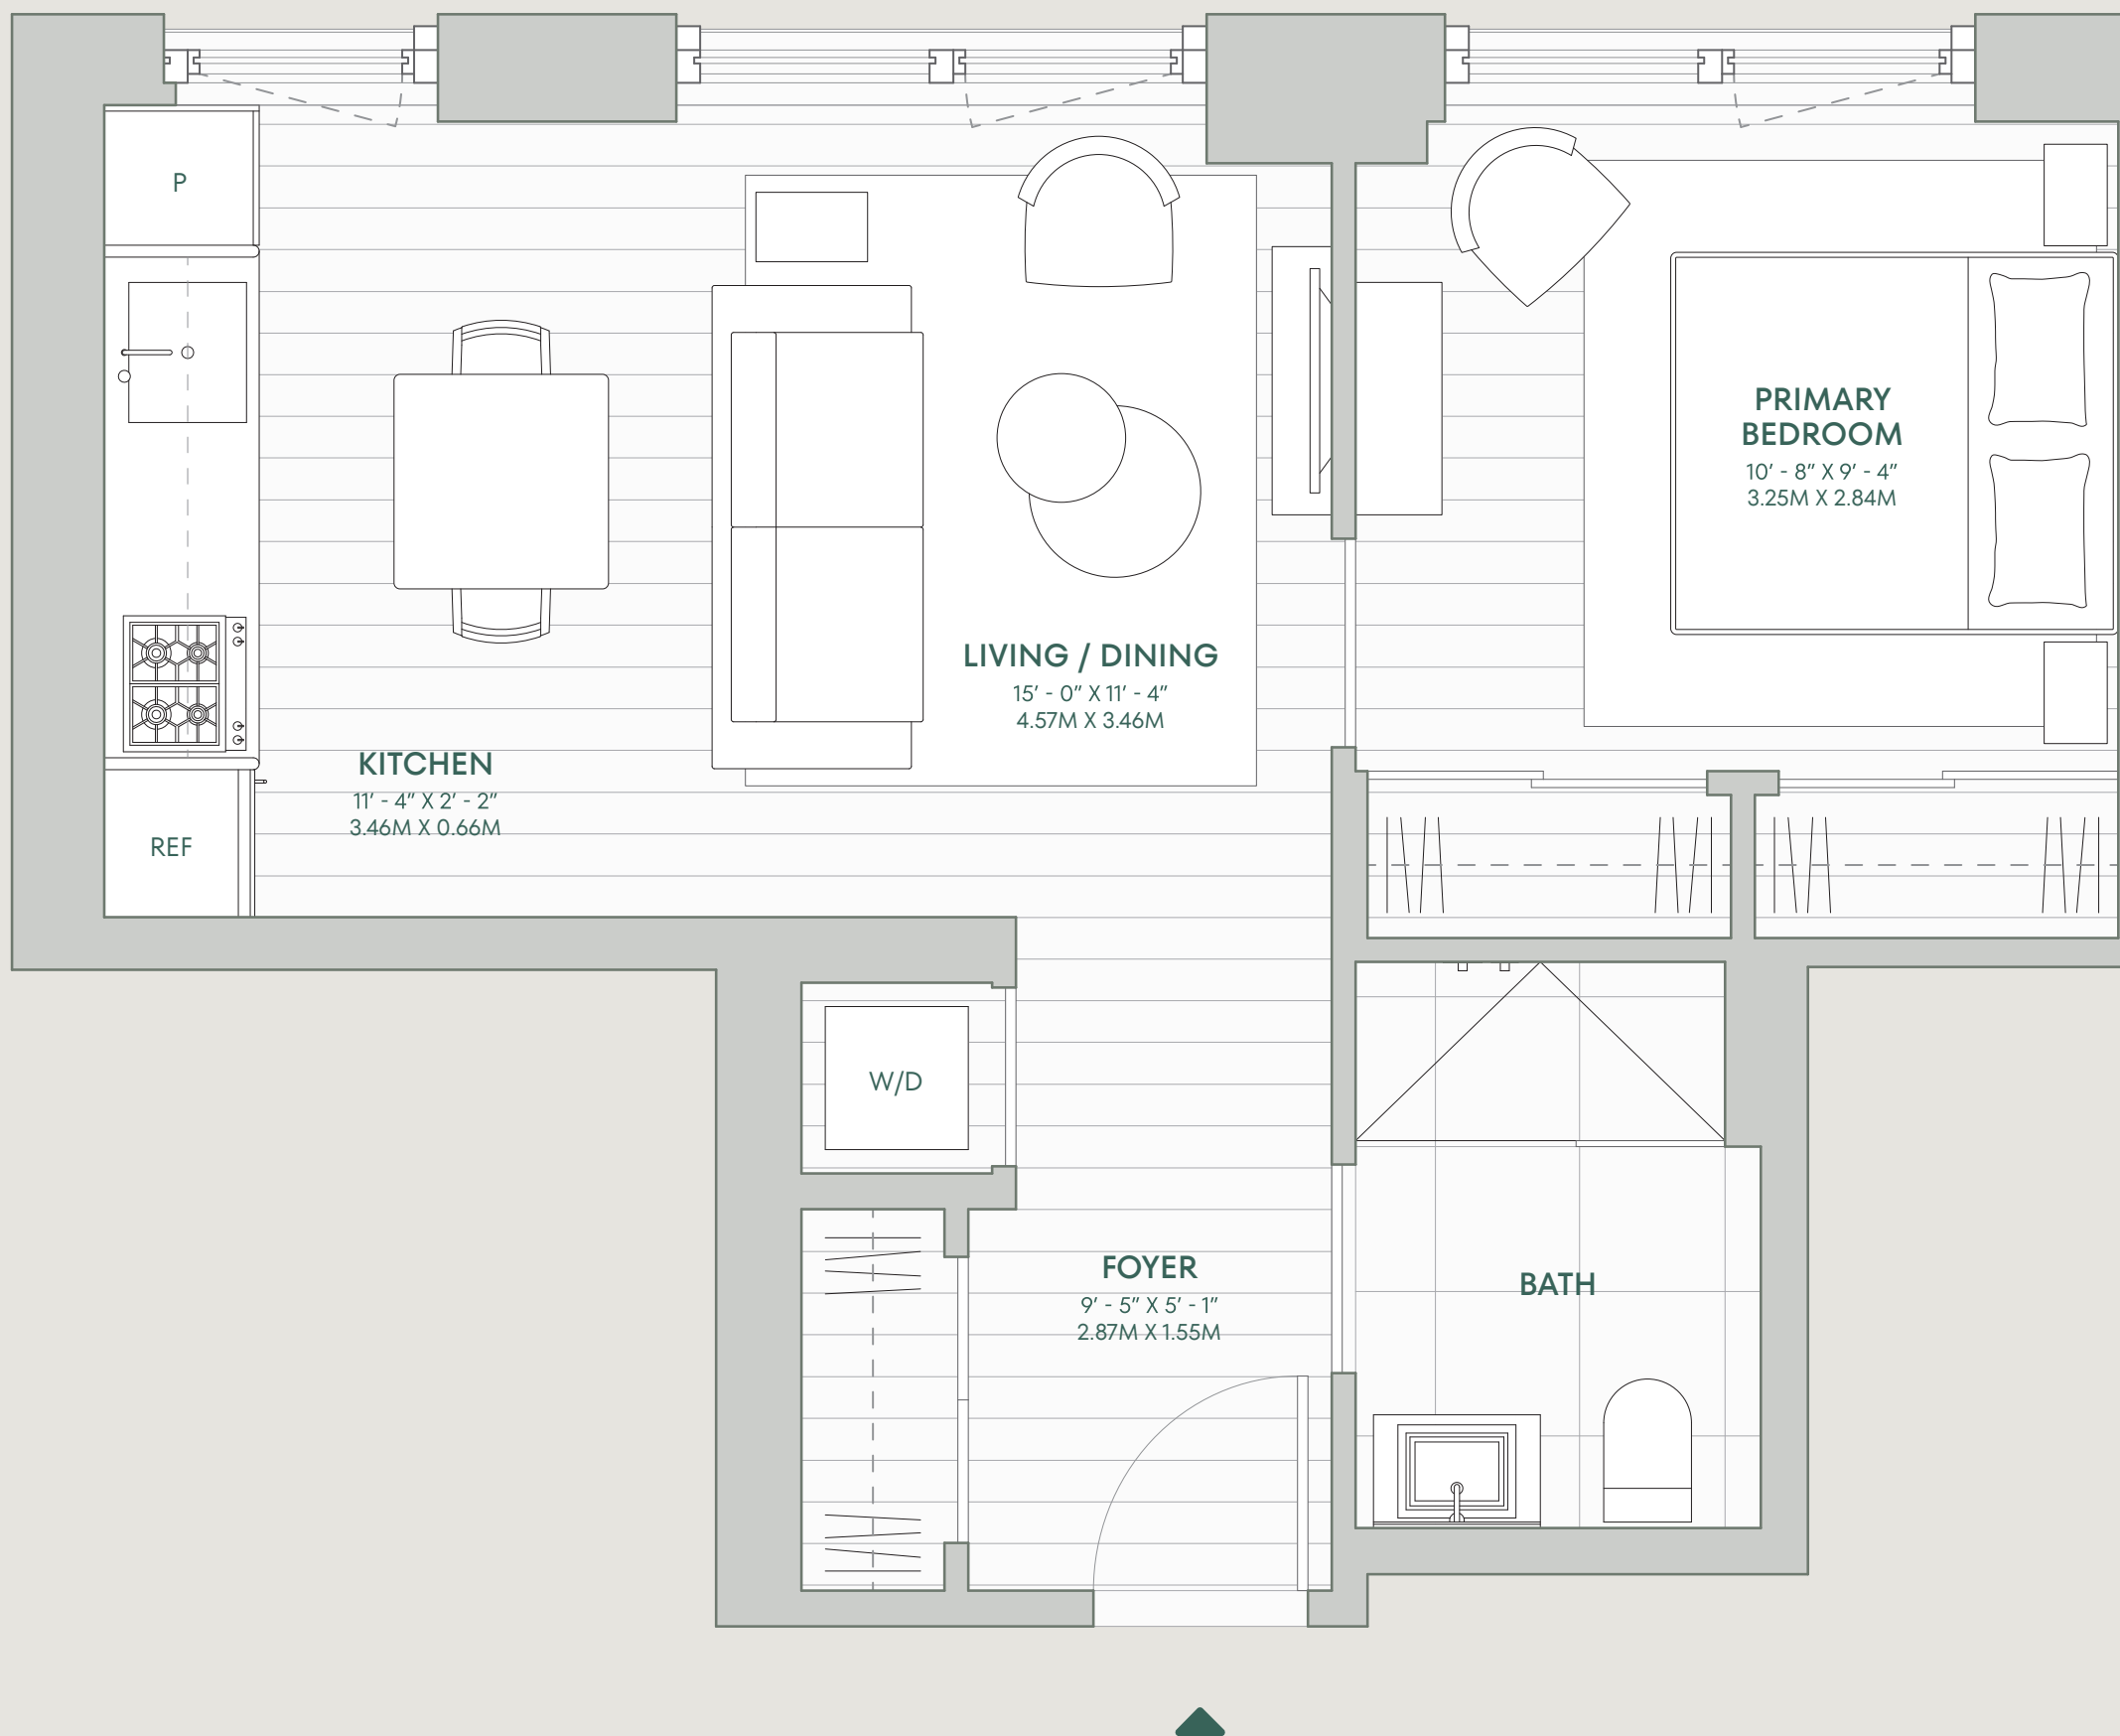

# MONOGRAM

NEW YORK

**C**  
UNIT 3C-19C

1 BEDROOM  
1 BATHROOM  
529 SQ.FT. 49.15 SQ.M.

SCALE: 3/8" = 1'

E 47th St