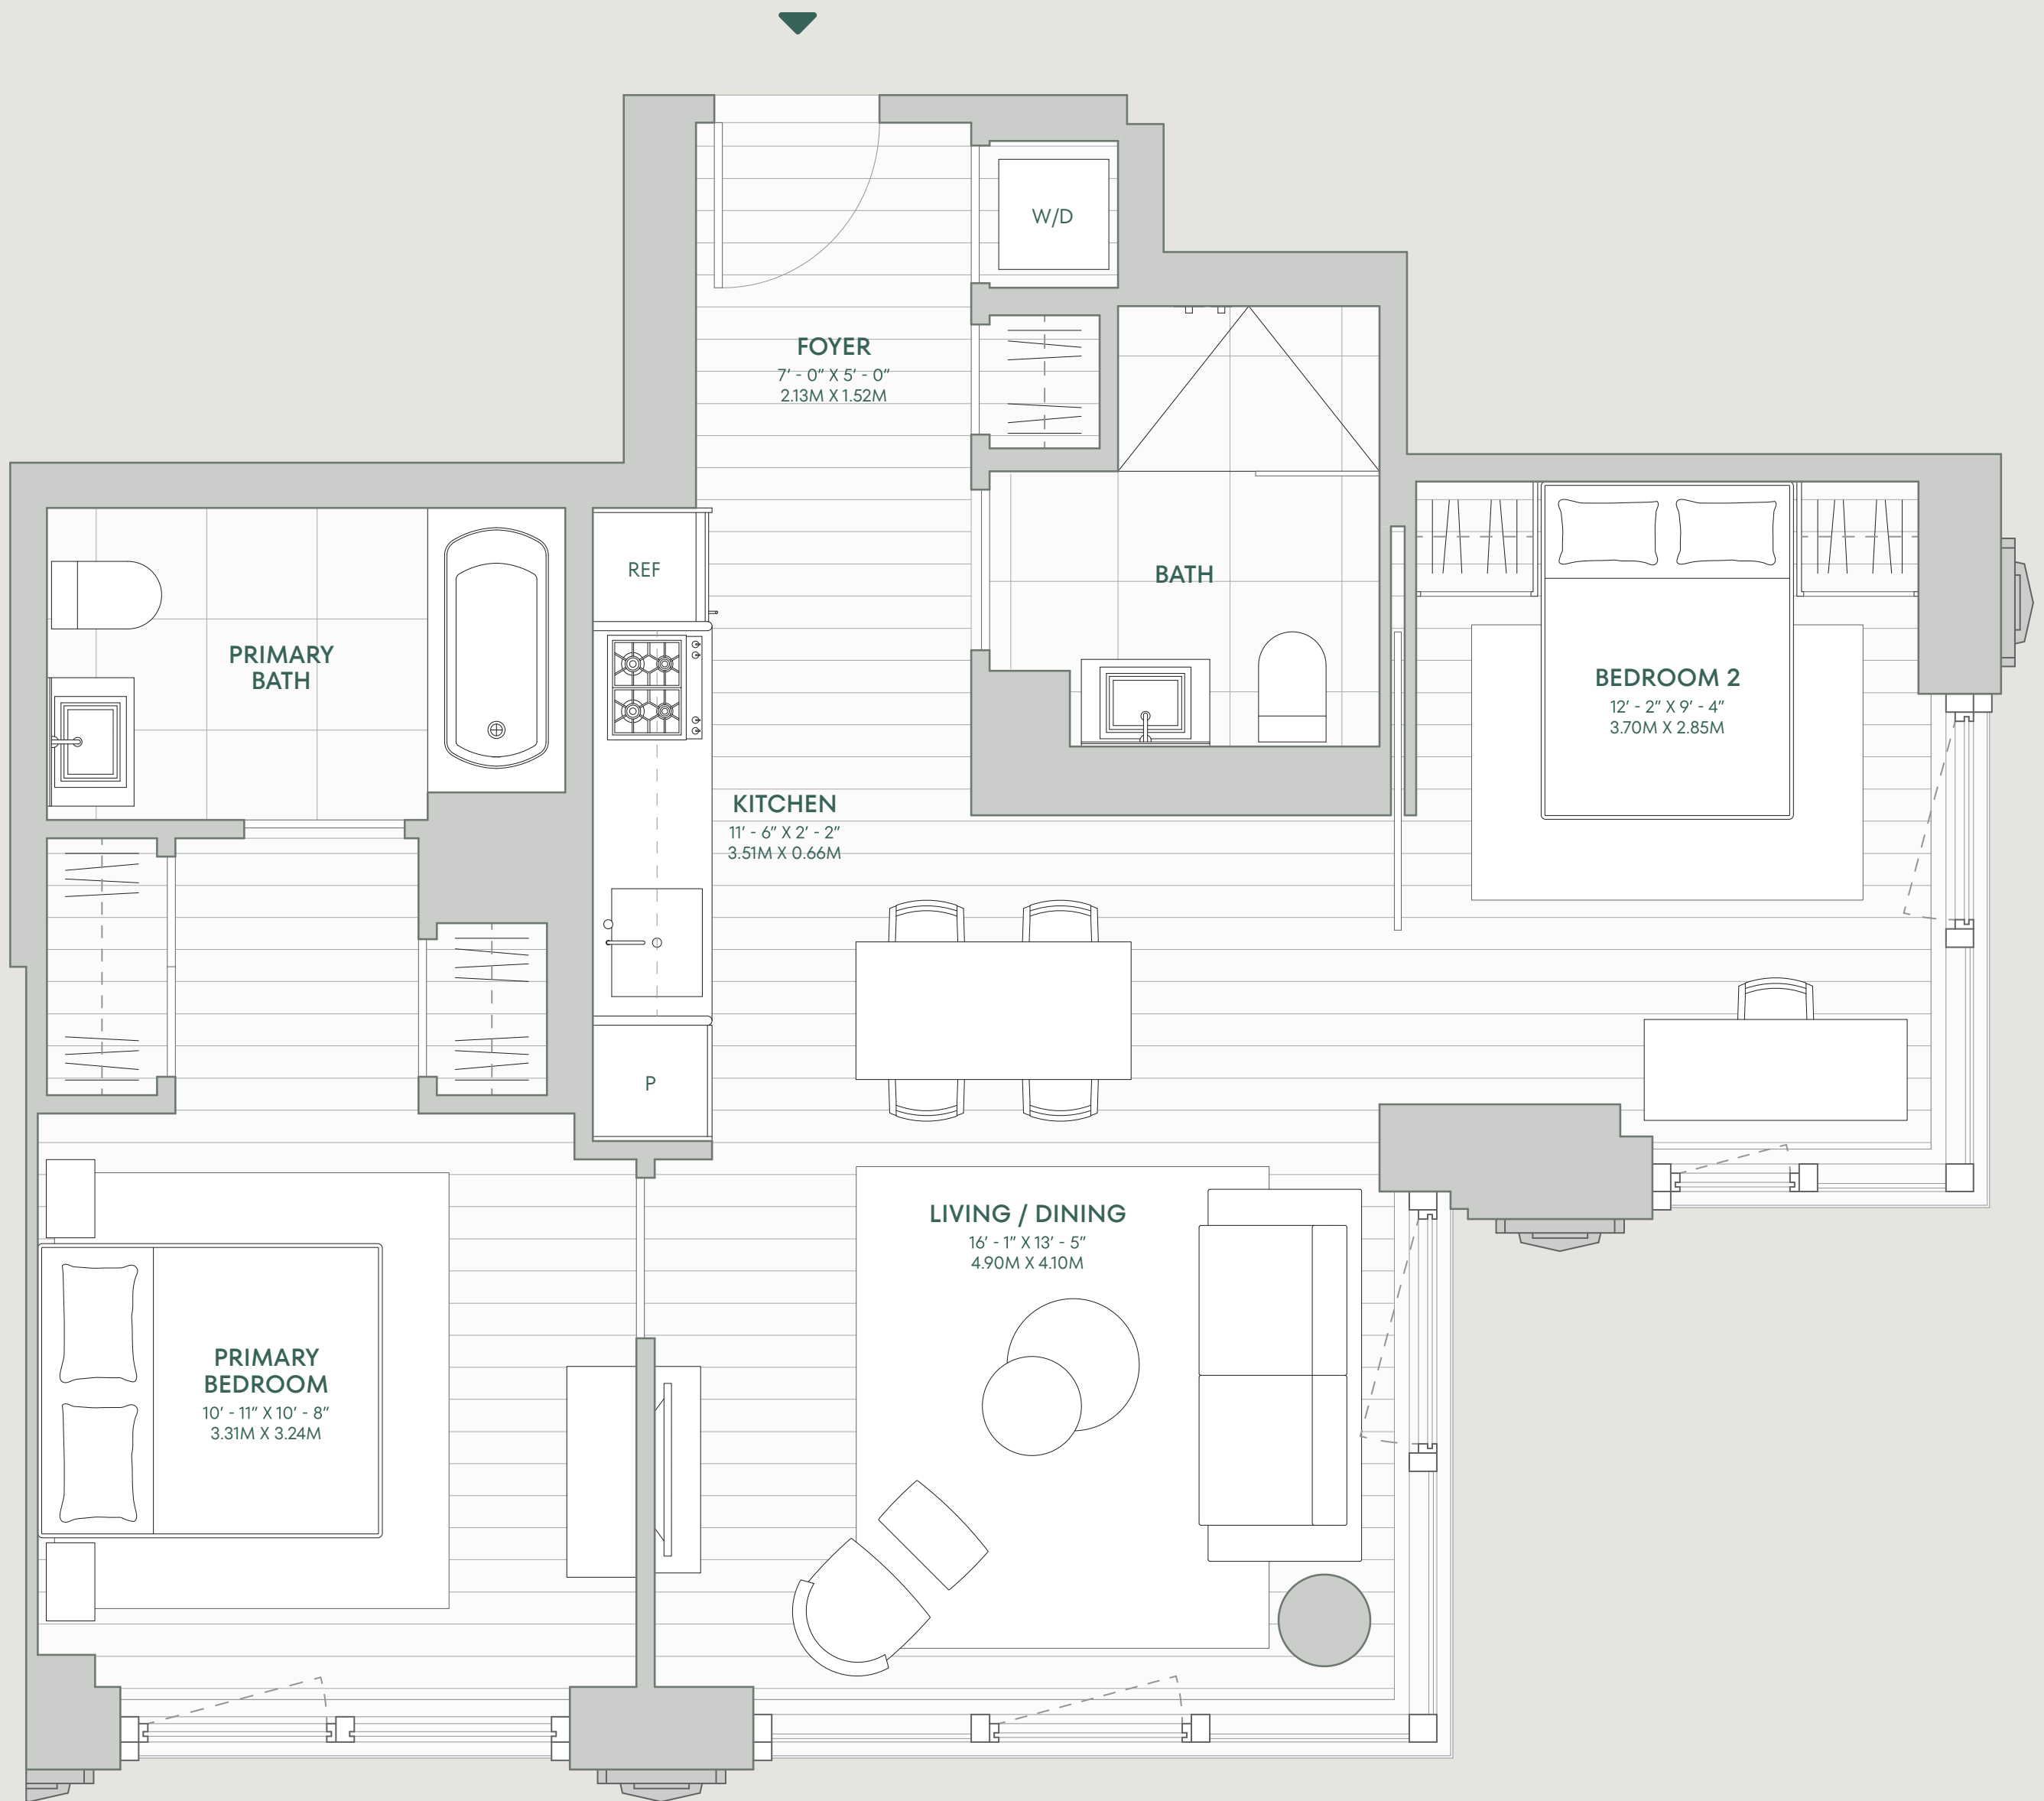

# MONOGRAM

## NEW YORK

# E

UNIT 3E-19E

2 BEDROOMS  
2 BATHROOMS  
826 SQ.FT. 76.74 SQ.M.

SCALE: 3/8" = 1'

E 47th St