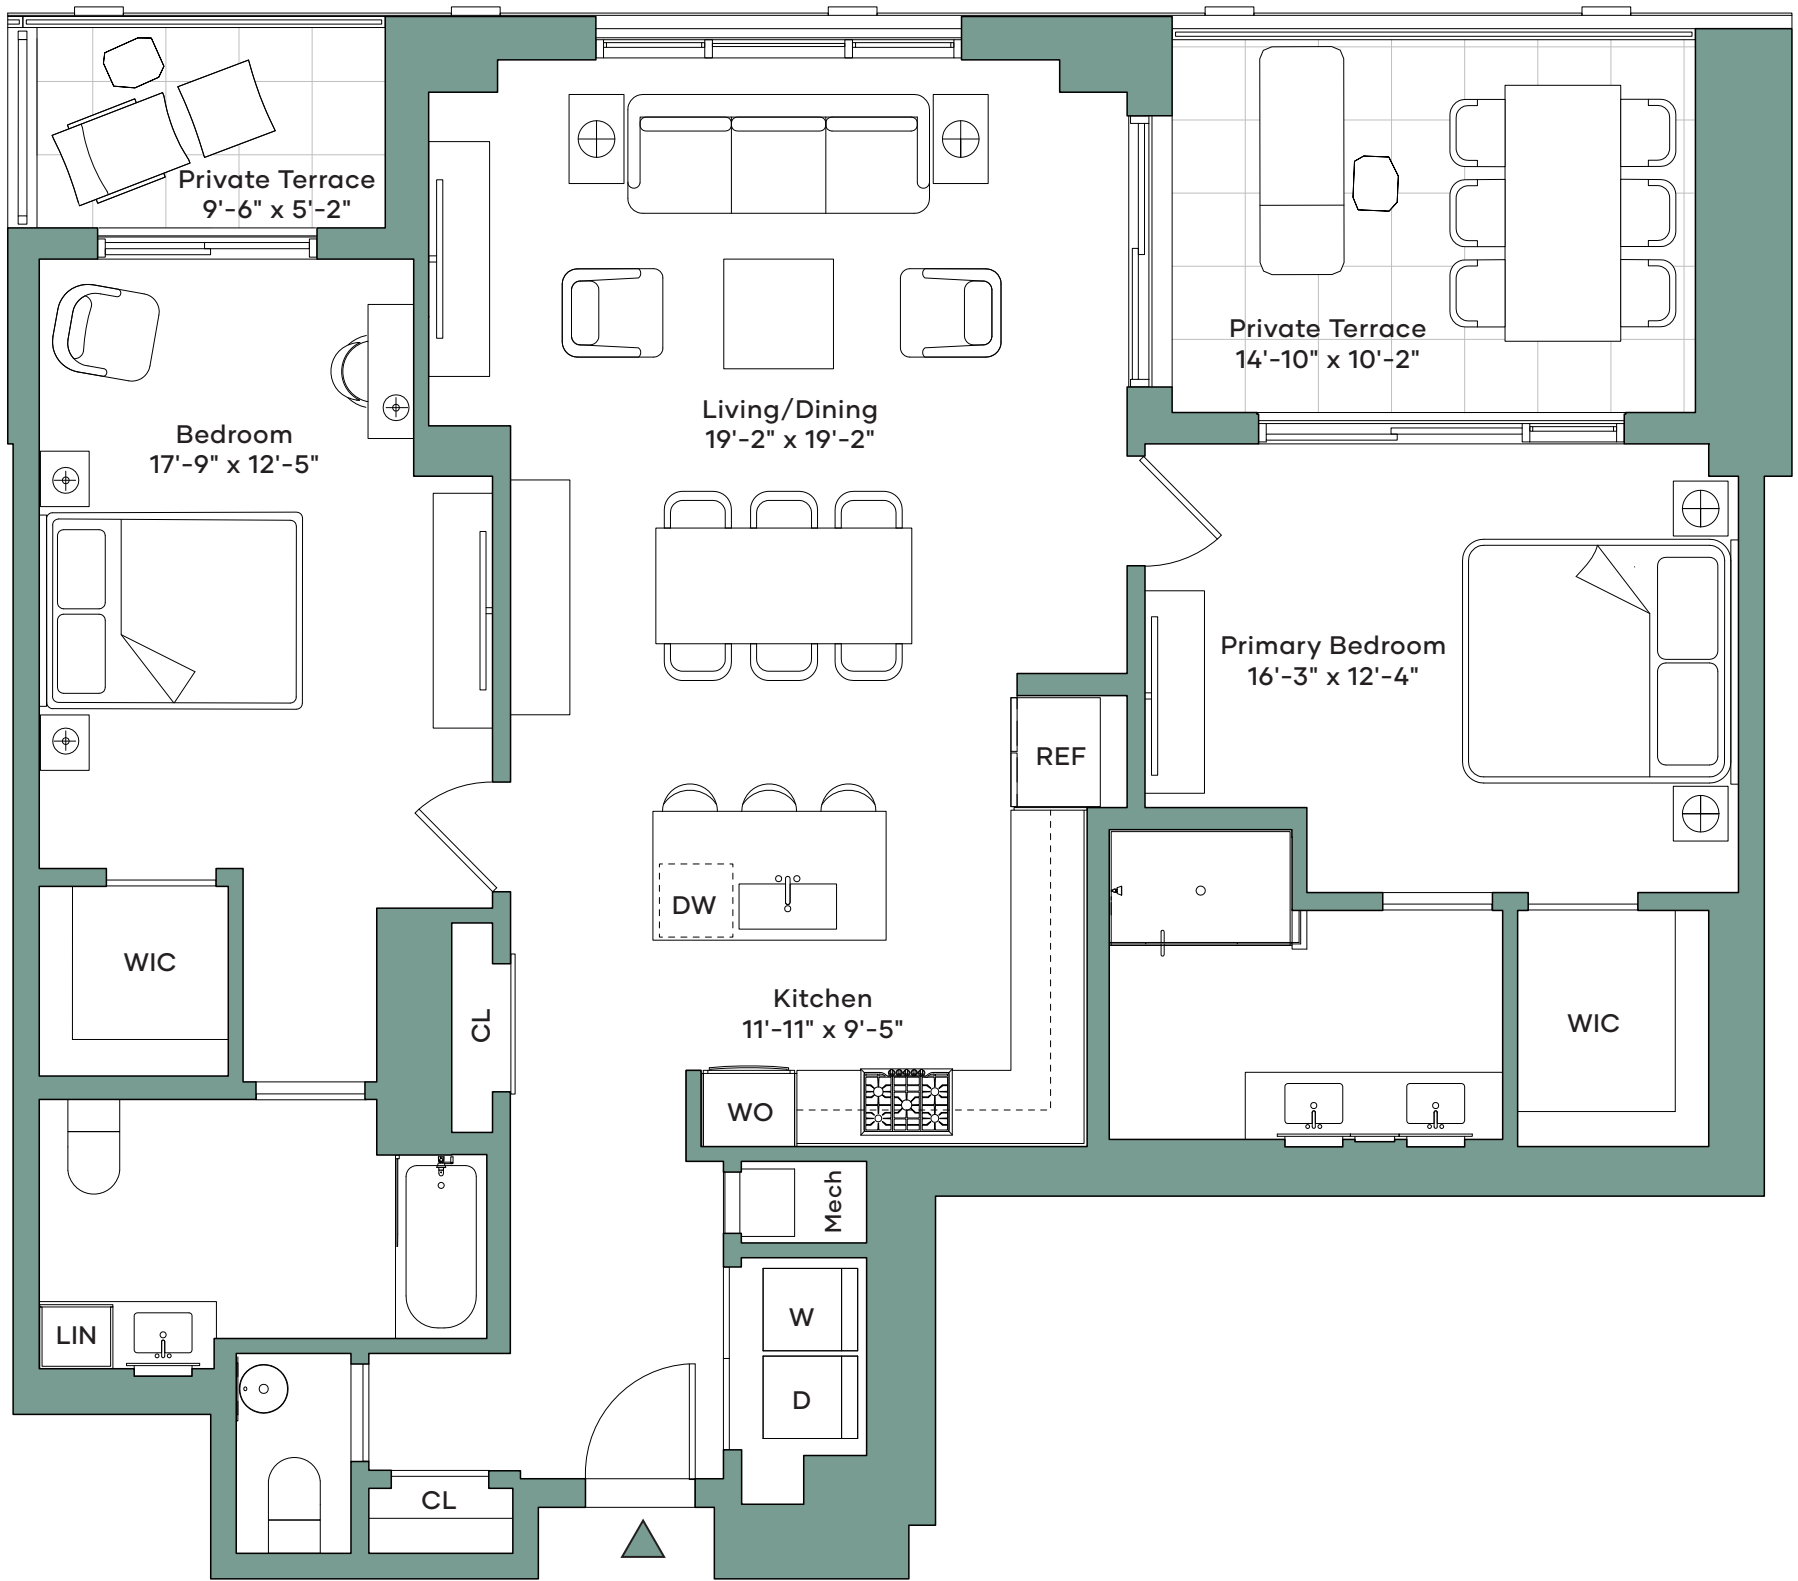

Tower B Lanai 8

- 2 Bedrooms
- 2 Bathrooms
- 1 Powder Room
- 1,324 SF
- 2 Terraces 205 SF
- East Exposure

the BOARDWALK LONG BEACH NY

TheBoardwalkLongBeach.com
516-888-8802

All square footages are approximate. The complete offering terms are in an offering plan available from Sponsor. File no. CD22-0254. Sponsor: Isla Blu at Long Beach LLC, 300 Jericho Turnpike #100, Jericho, NY 11753. Units will not be offered furnished or with landscaping. Furniture and landscaping layouts shown are for concept only and are not coordinated with building systems. No representation or warranty is made that a unit owner will be able to implement the furniture or landscaping layout shown on this floor plan. Refer to the offering plan for exact dimensions and conditions. Equal Housing Opportunity.