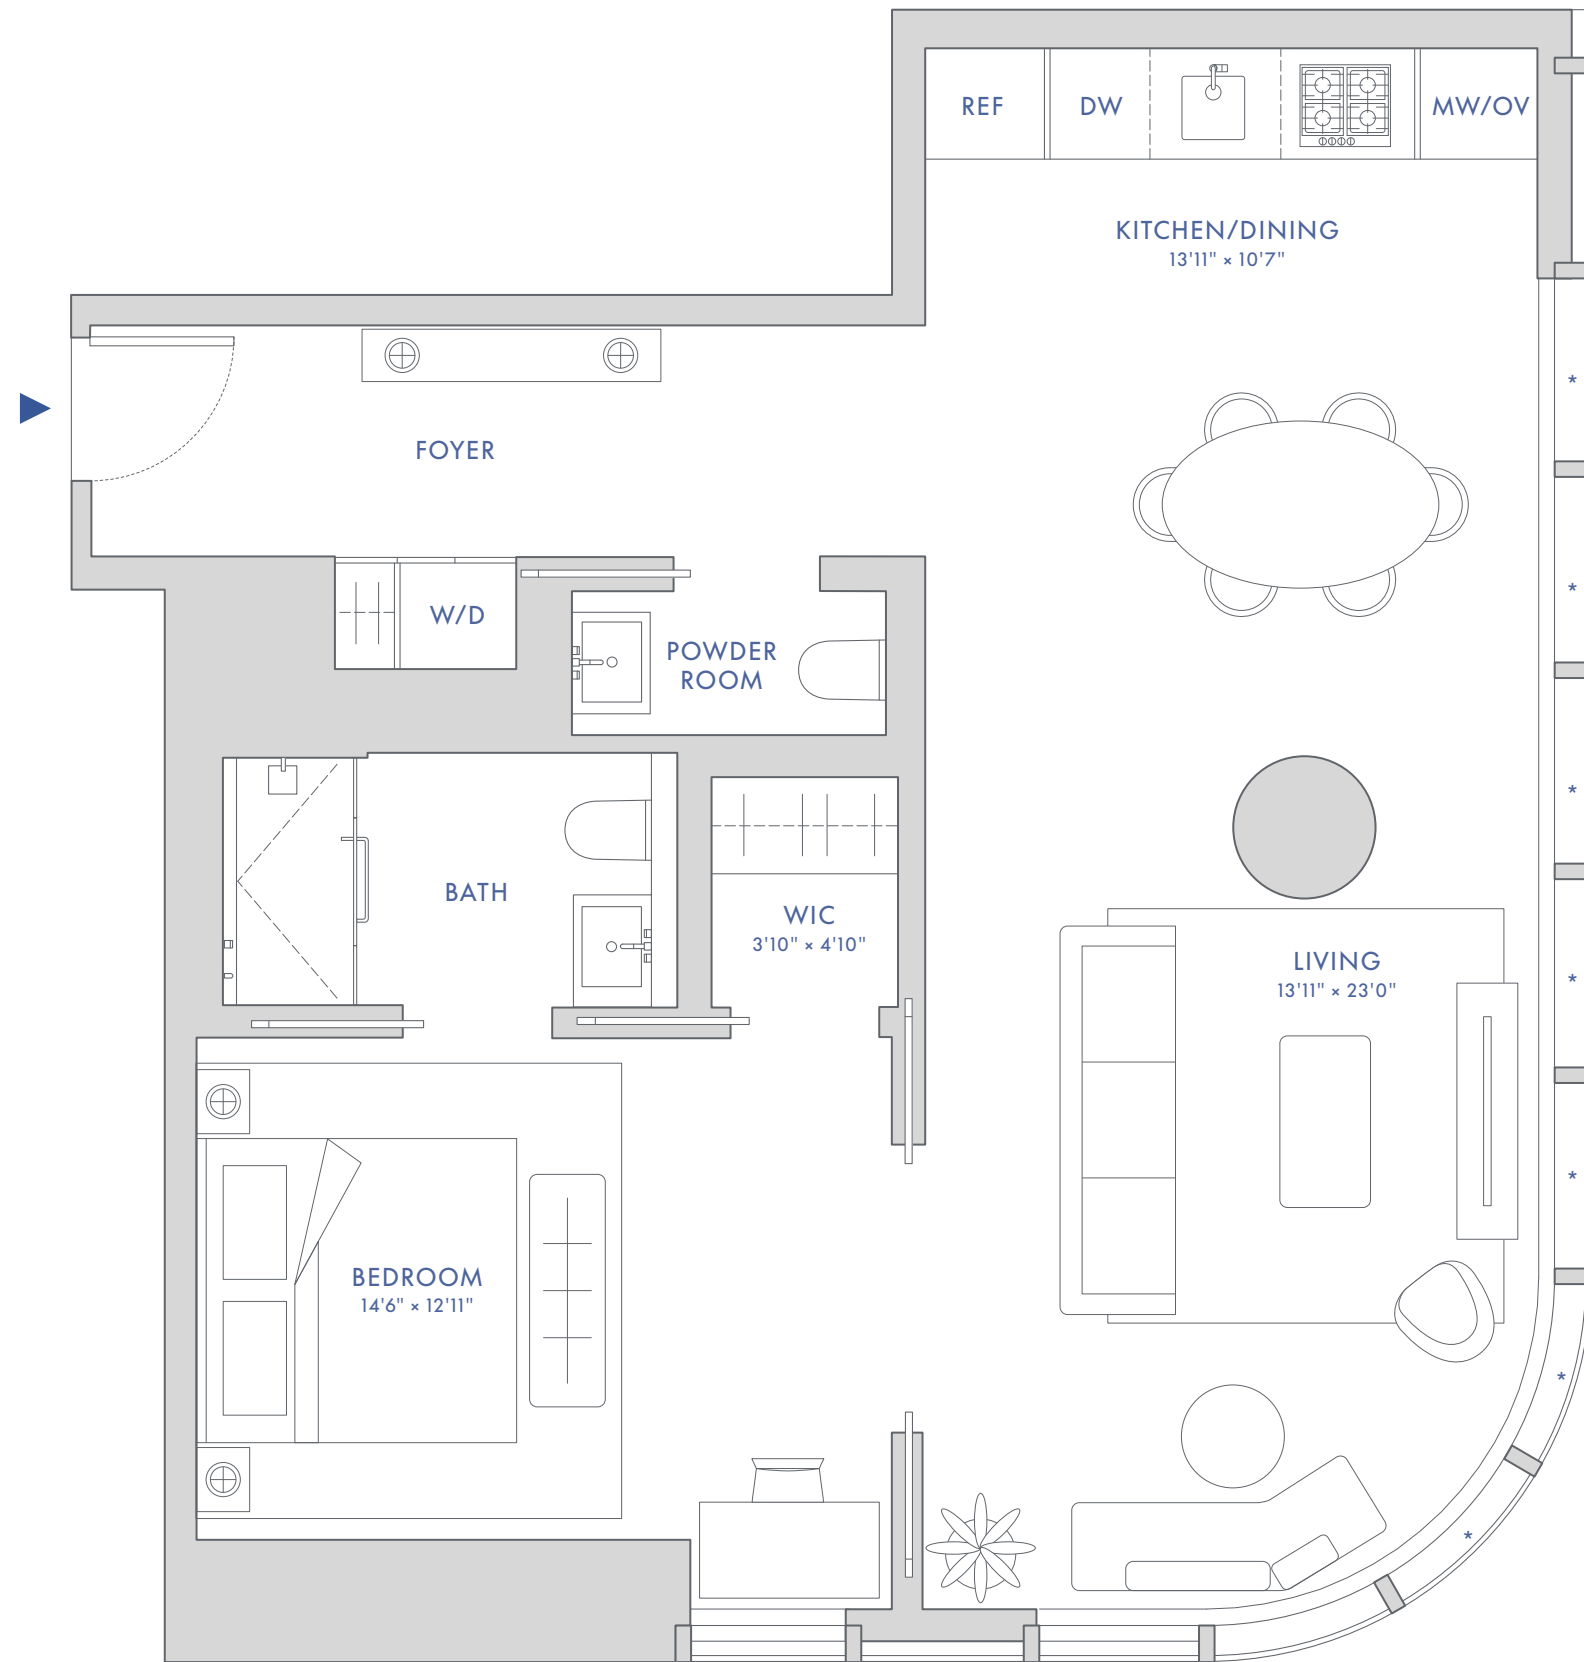

THE GREENWICH

BY RAFAEL VIÑOLY

RESIDENCE B

FLOORS 61-71

1 BEDROOM
1 BATH
1 POWDER ROOM
951 SF (88 SM)
SOUTH AND EAST EXPOSURES

*REFER TO OFFERING PLAN

SCALE 1/4" = 1'-0"