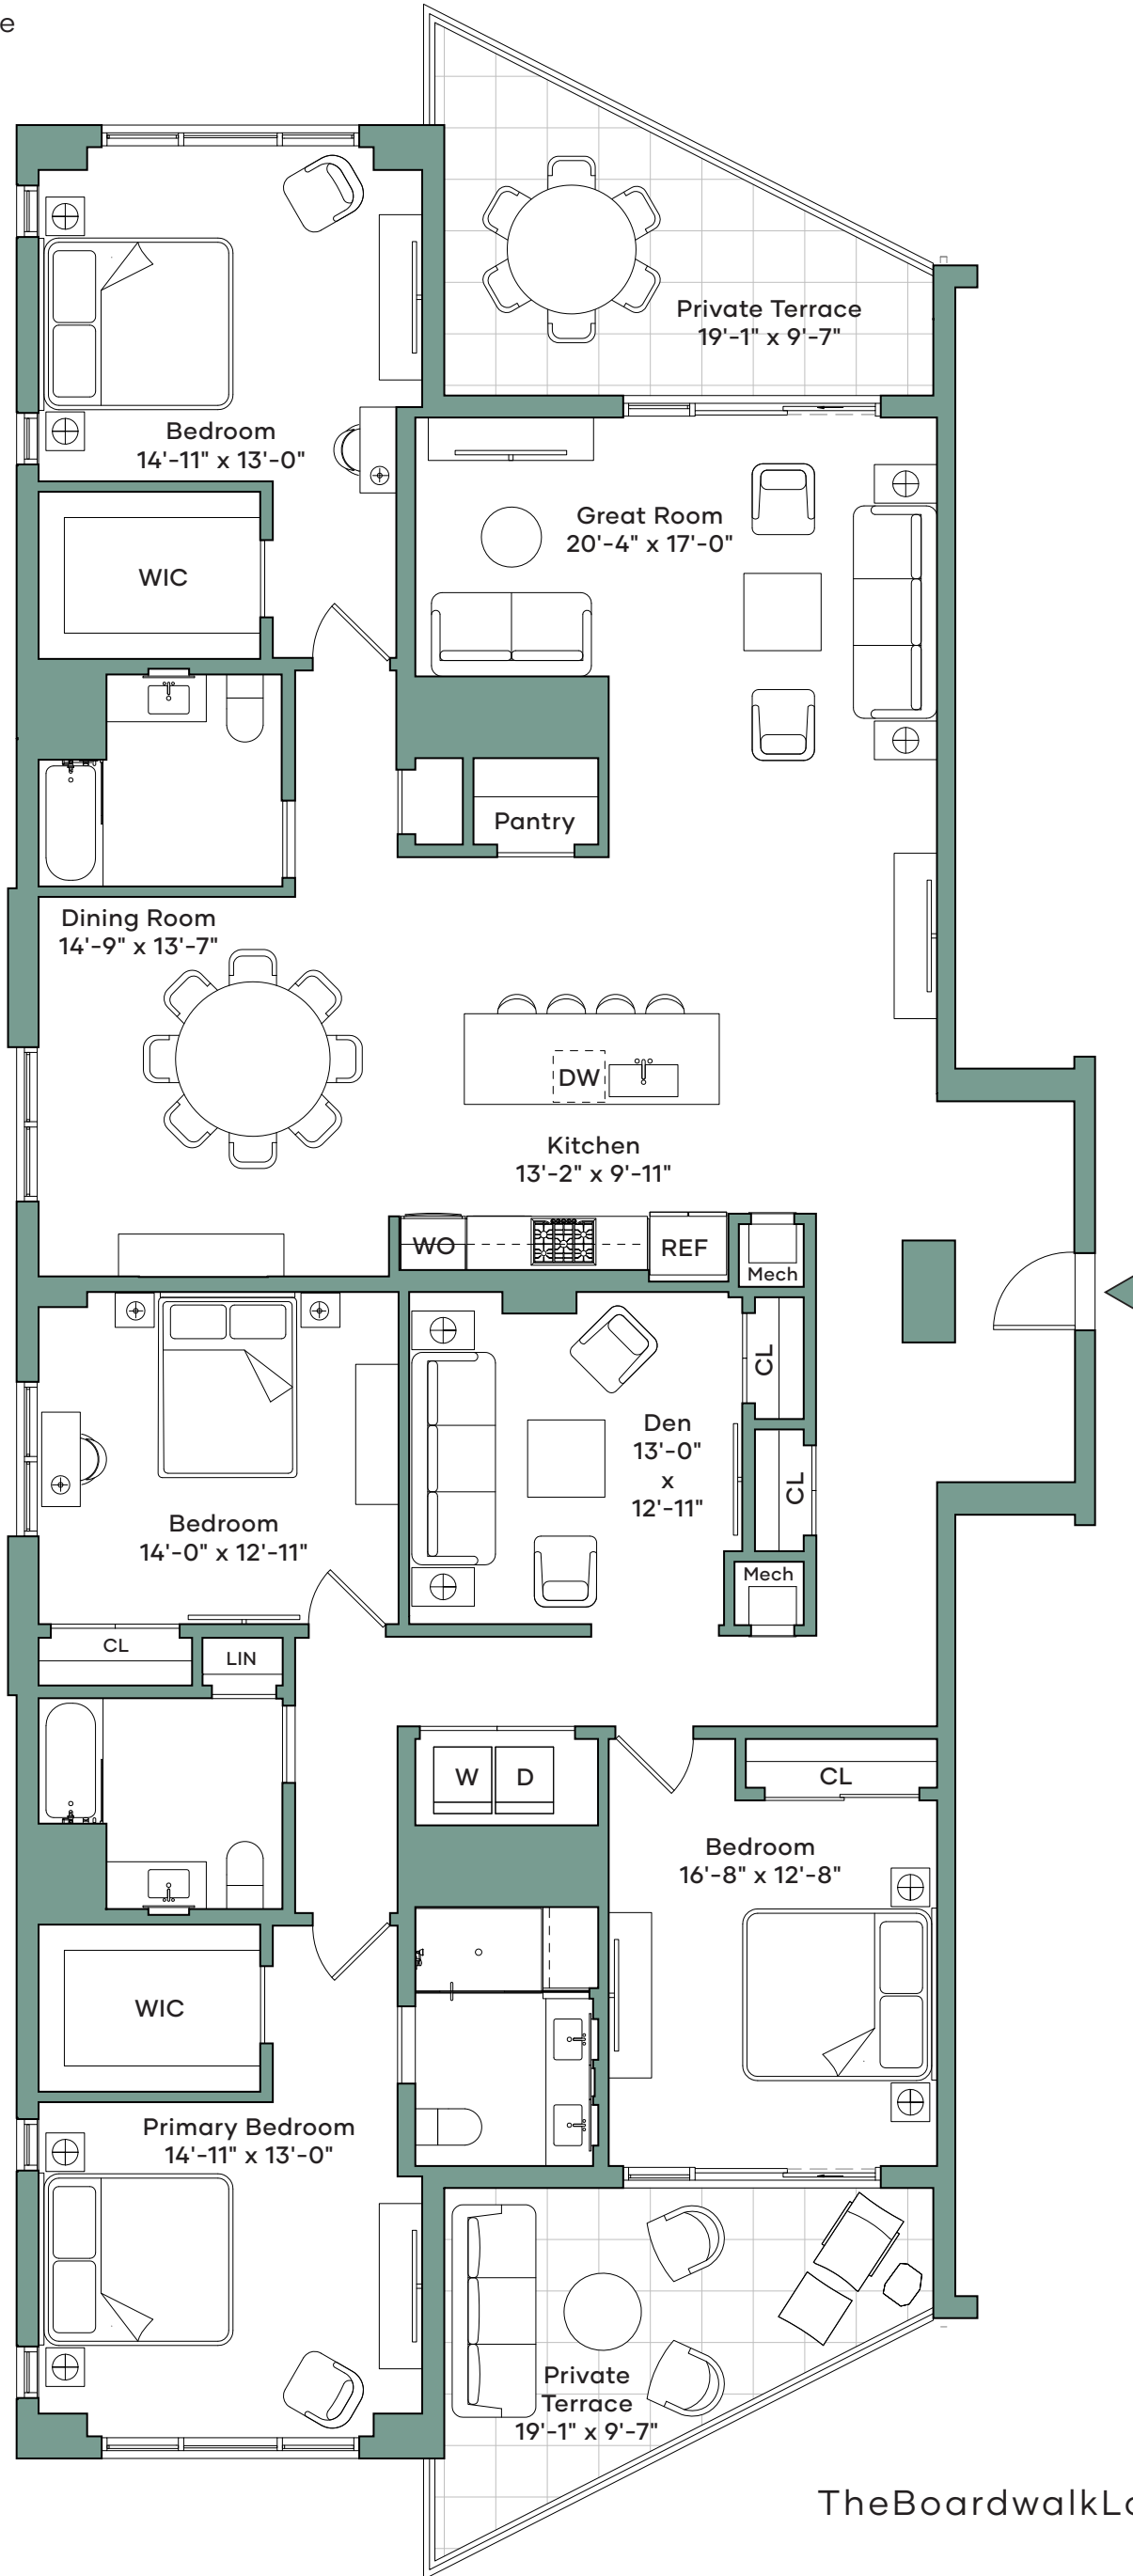

Tower A Residence 711

4 Bedrooms

3 Bathrooms

2,658 SF

2 Terraces 376 SF

North, West, and East Exposure

the
BOARDWALK
LONG BEACH
NY

TheBoardwalkLongBeach.com
516-888-8802

All square footages are approximate. The complete offering terms are in an offering plan available from Sponsor. File no. CD23-0138. Sponsor: Isla Blu at Long Beach LLC, 300 Jericho Turnpike #100, Jericho, NY 11753. Units will not be offered furnished or with landscaping. Furniture and landscaping layouts shown are for concept only and are not coordinated with building systems. No representation or warranty is made that a unit owner will be able to implement the furniture or landscaping layout shown on this floor plan. Refer to the offering plan for exact dimensions and conditions. Equal Housing Opportunity.