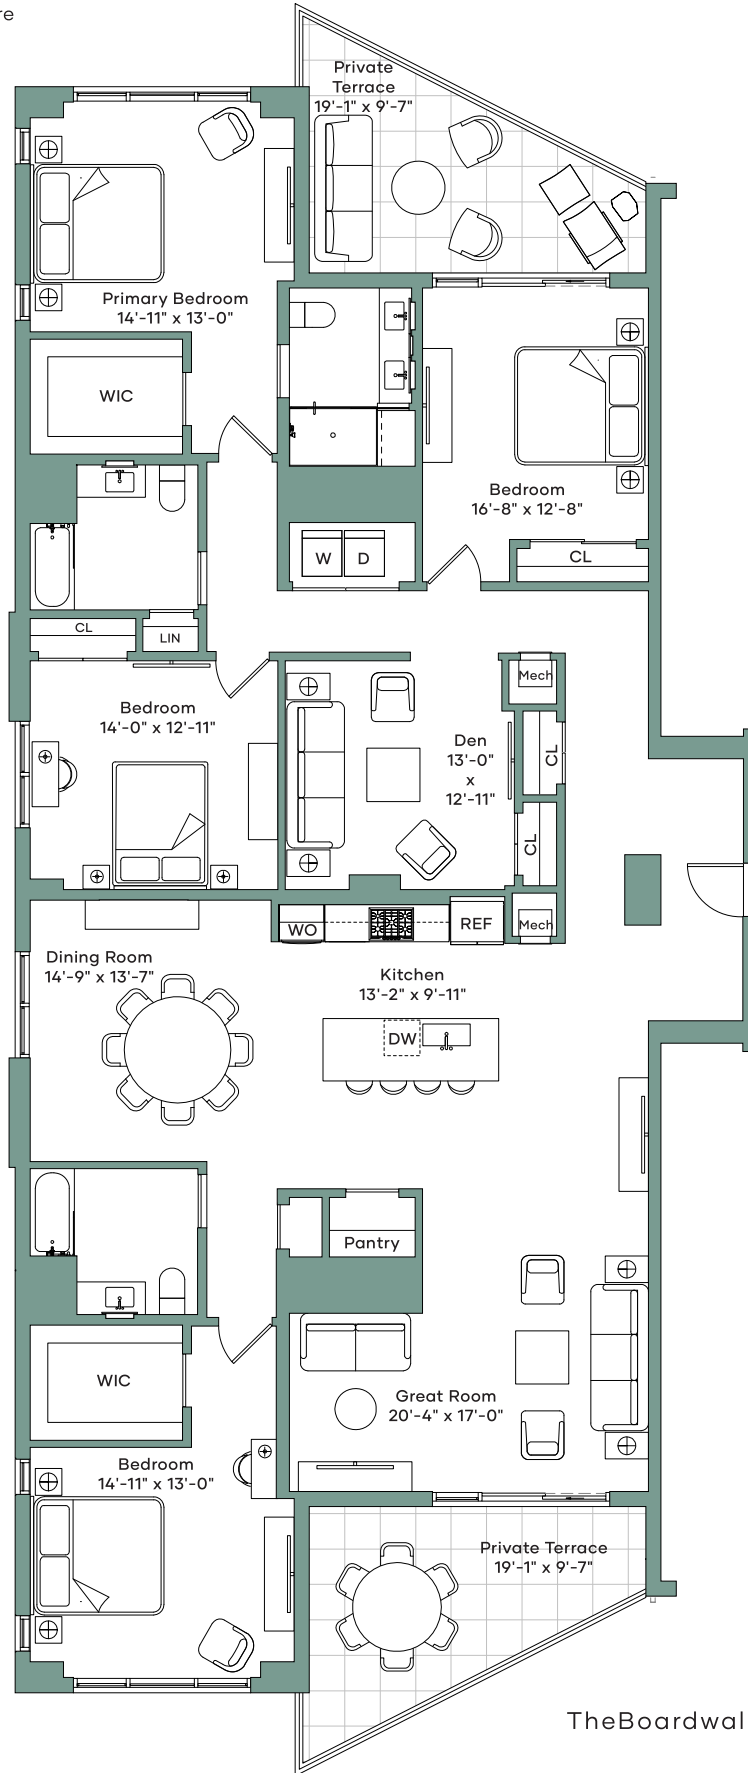

Tower B Residence 711

- 4 Bedrooms
- 3 Bathrooms
- 2,658 SF
- 2 Terraces 376 SF
- North, West, and East Exposure

the BOARDWALK LONG BEACH NY

TheBoardwalkLongBeach.com
516-888-8802

NB2K DEVELOPMENT **DouglasElliman** Development Marketing