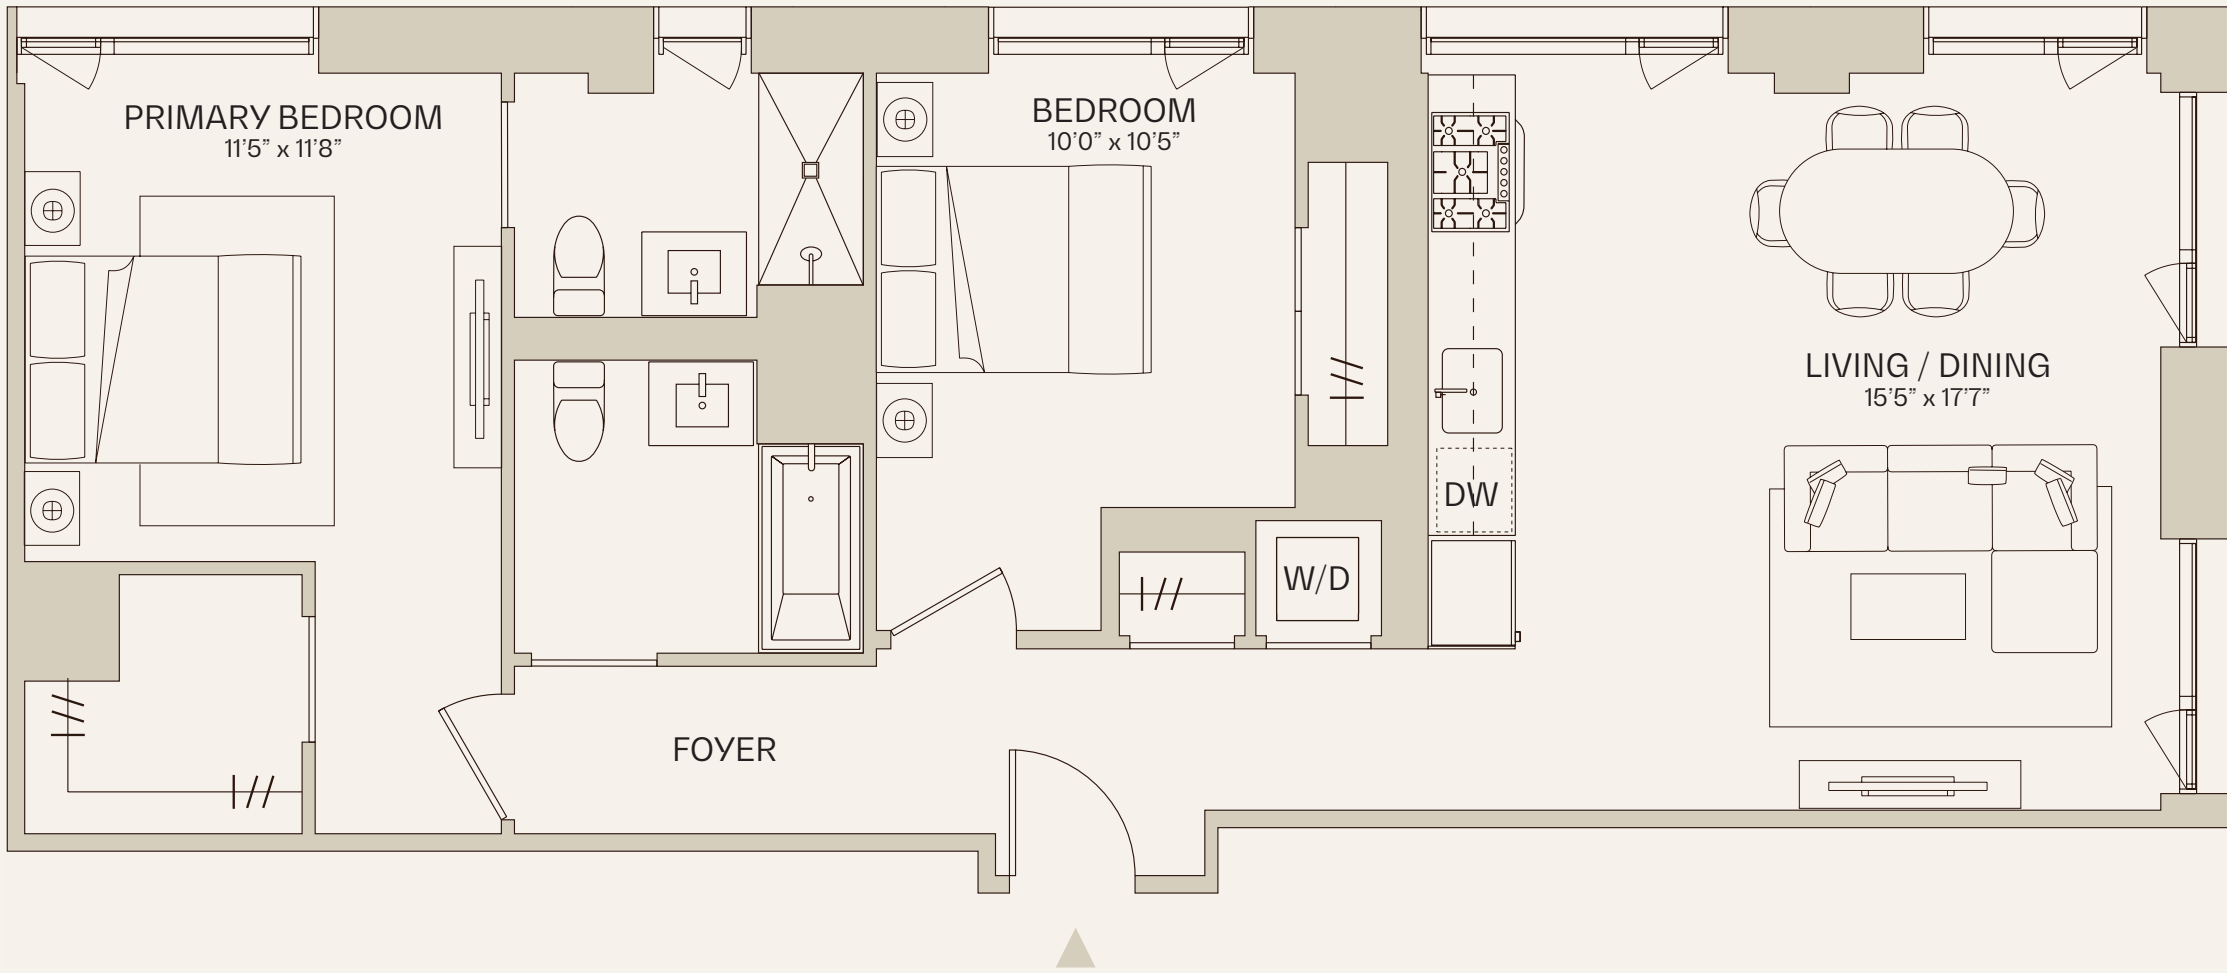

chelsea canvas

Floor PH2

Residence C

2 Beds | 2 Baths

chelseacanvasnyc.com
280 W 24 St, New York, NY 10011
leasing@chelseacanvasnyc.com
212-246-2800

All dimensions are approximate and subject to construction changes and omissions. Plans and dimensions may also contain minor variations from floor to floor. The artist representation and interior/ exterior decorations, finishes, plantings, appliances and furnishings are provided for illustrative purpose only. All residential units are rented unfurnished.