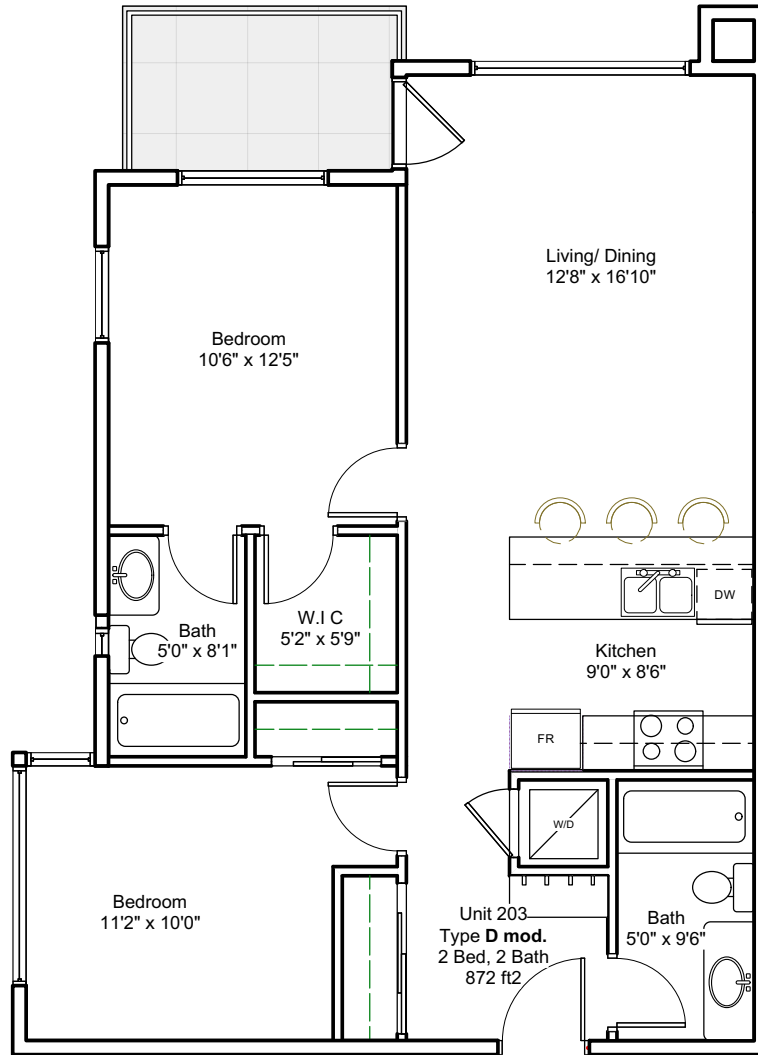

LUMINA

AT HARBOURVIEW DISTRICT

Unit Type: **D mod.**
 Floor Area: 872 ft²
 Deck Area: 60 ft²
 Bed: 2 Bed
 Bath: 2 Bath
 Unit Number: 103, 203, 303, 402, 502

Level: 1, 2, 3, 4, 5 