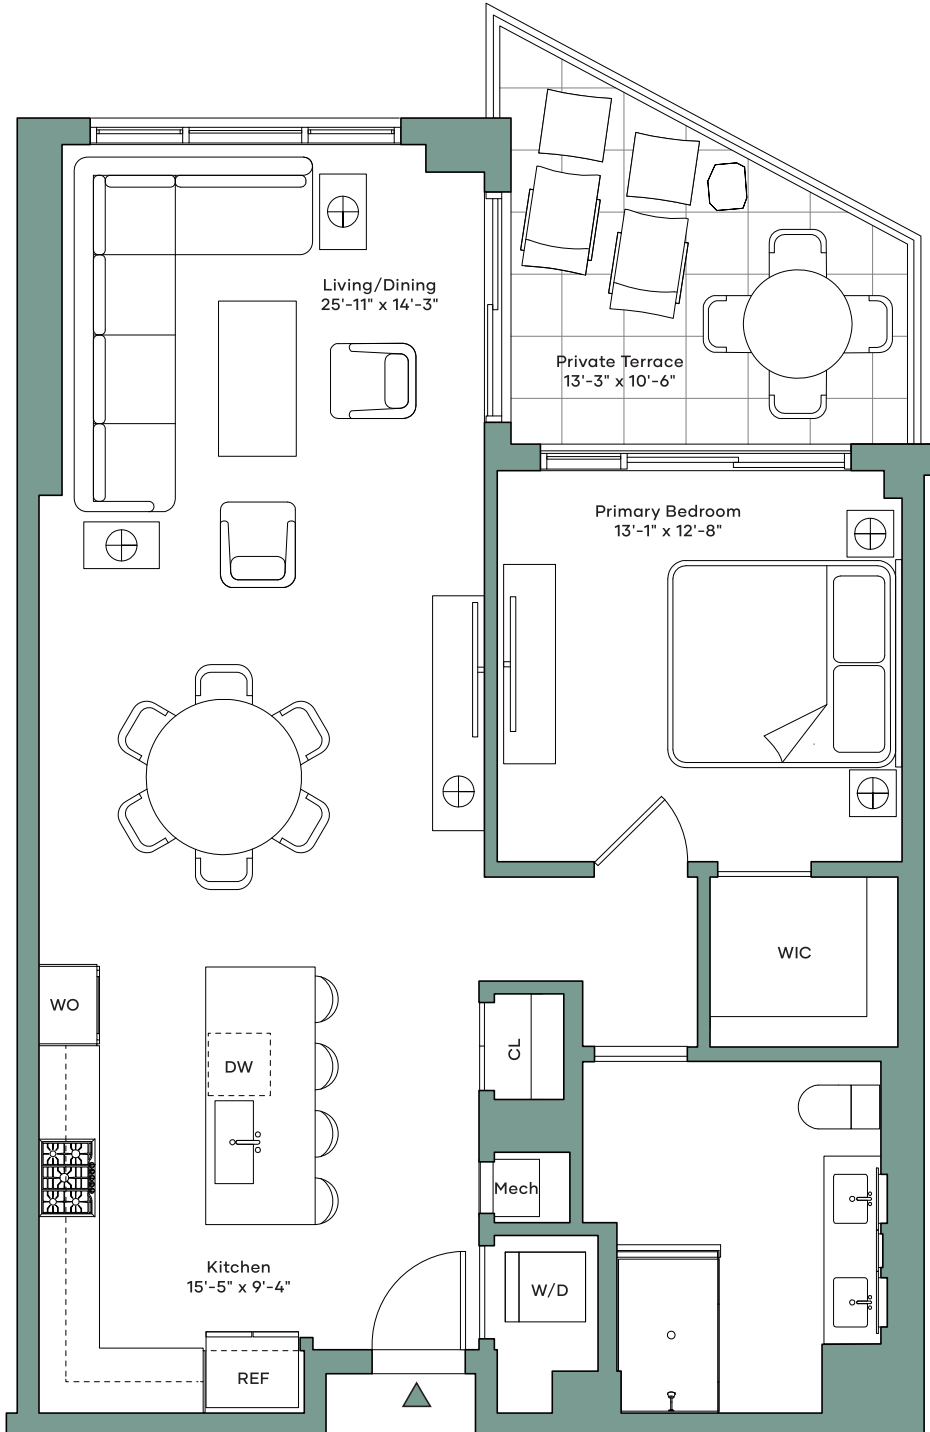

Tower A Residences 406. 606-1006
Tower B Residences 406-1006

1 Bedroom
1 Bathroom
952 SF
Terrace 135 SF
East Exposure

the
BOARDWALK
LONG BEACH
NY

TheBoardwalkLongBeach.com
516-888-8802

NB2K DEVELOPMENT **DouglasElliman** Development Marketing