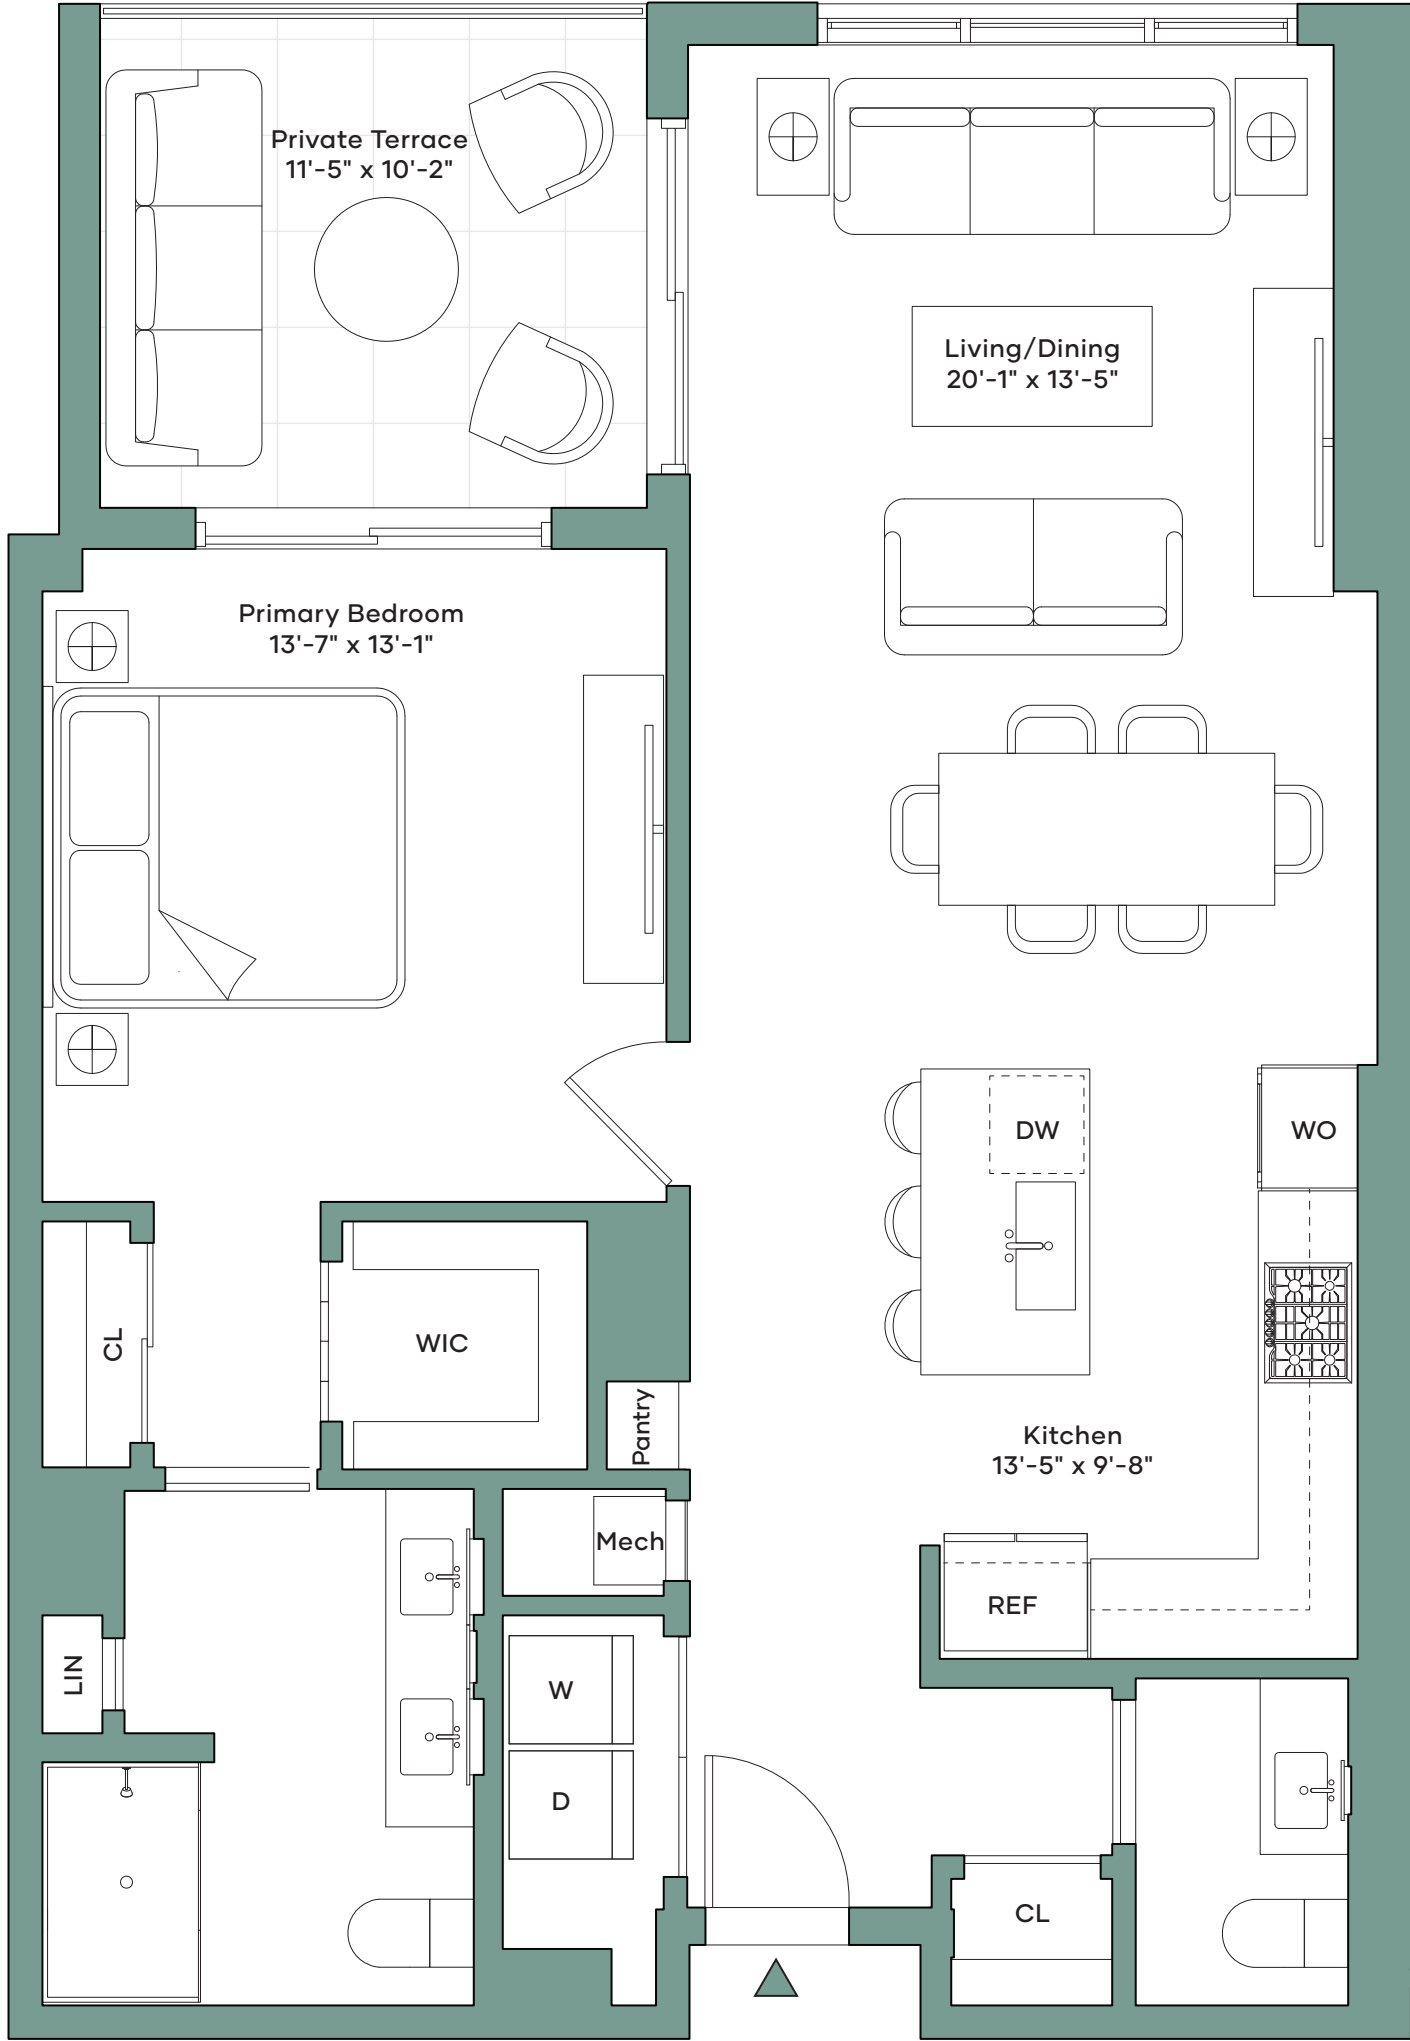

Tower A Lanai 3

1 Bedroom
 1 Bathroom
 1 Powder Room
 941 SF
 Terrace 121 SF
 West Exposure

the
BOARDWALK
 LONG BEACH
 NY

TheBoardwalkLongBeach.com
 516-888-8802

All square footages are approximate. The complete offering terms are in an offering plan available from Sponsor. File no. CD23-0138. Sponsor: Isla Blu at Long Beach LLC, 300 Jericho Turnpike #100, Jericho, NY 11753. Units will not be offered furnished or with landscaping. Furniture and landscaping layouts shown are for concept only and are not coordinated with building systems. No representation or warranty is made that a unit owner will be able to implement the furniture or landscaping layout shown on this floor plan. Refer to the offering plan for exact dimensions and conditions. Equal Housing Opportunity.