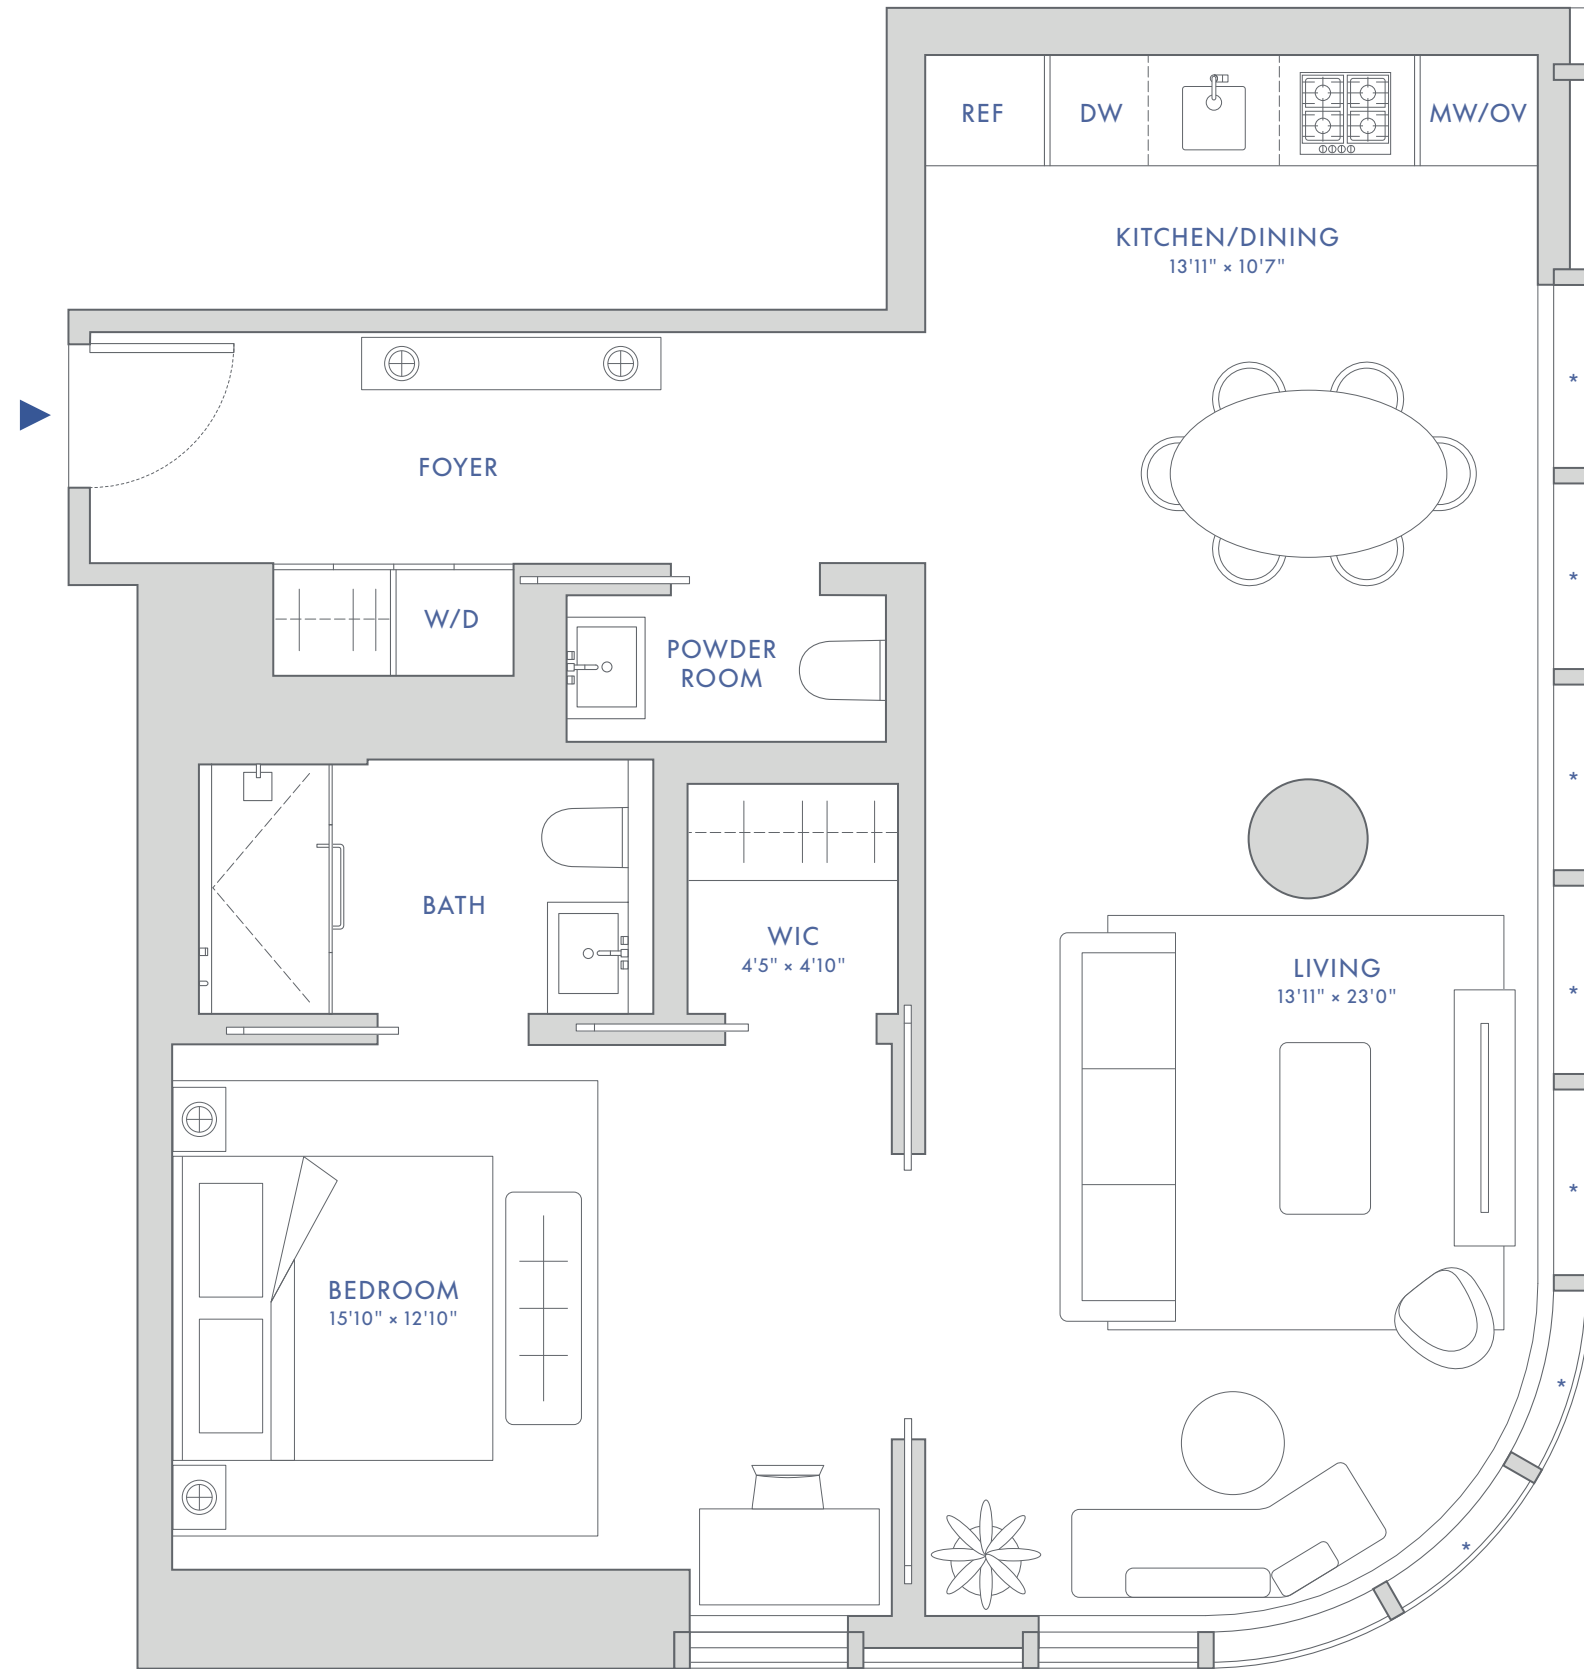

THE GREENWICH

BY RAFAEL VIÑOLY

RESIDENCE B

FLOORS 72-83

1 BEDROOM
1 BATH
1 POWDER ROOM
957 SF (89 SM)
SOUTH AND EAST EXPOSURES

*REFER TO OFFERING PLAN

SCALE 1/4" = 1'-0"