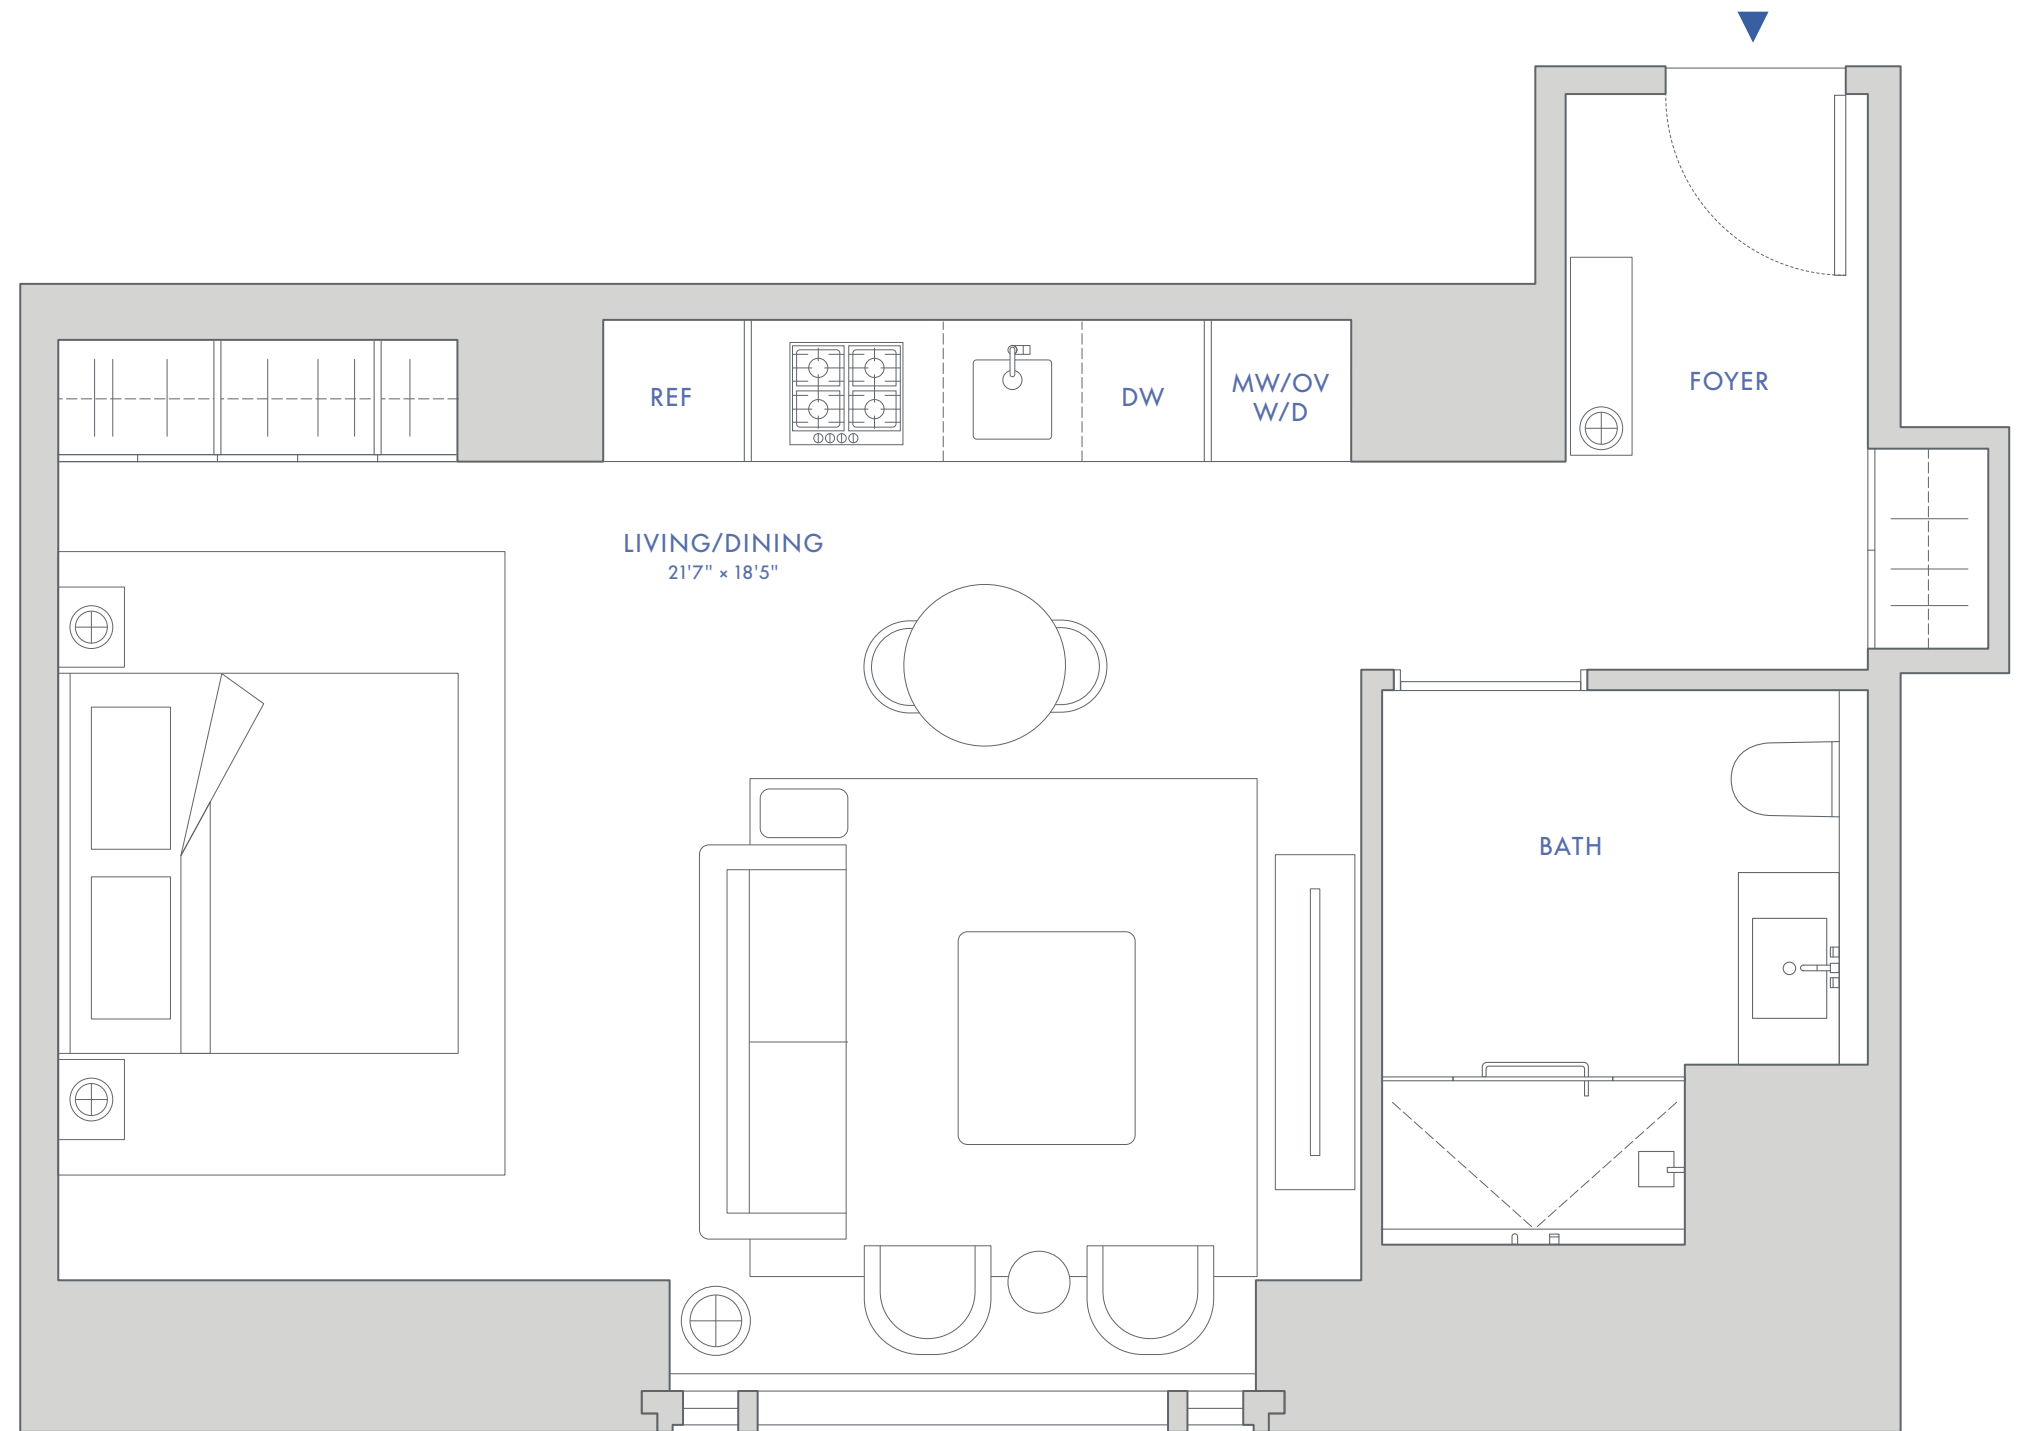

THE GREENWICH

BY RAFAEL VIÑOLY

RESIDENCE C

FLOORS 67-78

STUDIO

1 BATH

644 SF (60 SM)

SOUTH EXPOSURE

SCALE 5/16" = 1'-0"