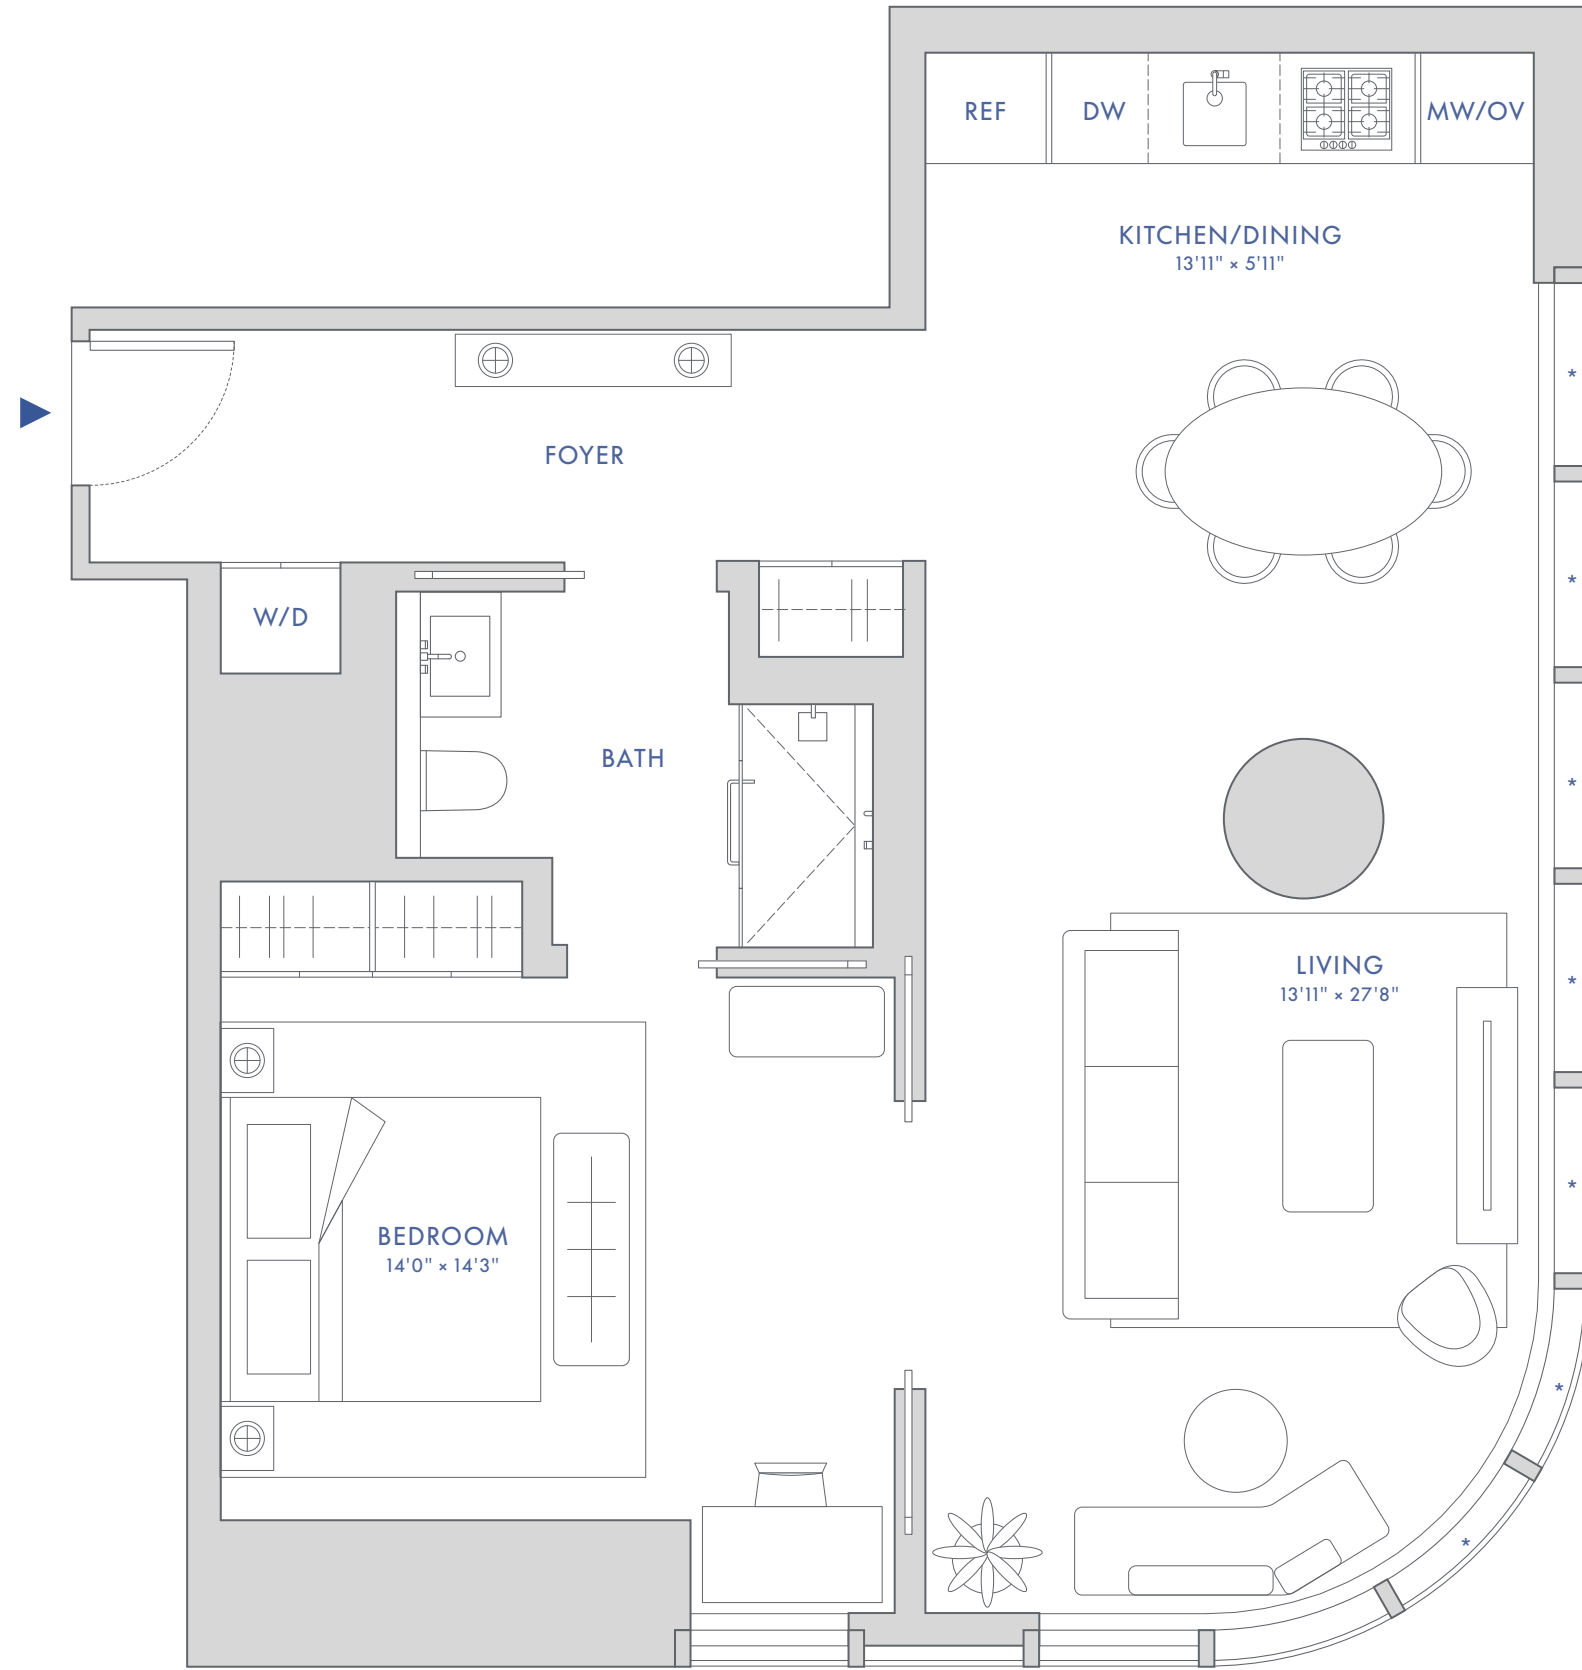

# THE GREENWICH

BY RAFAEL VIÑOLY

## RESIDENCE B

FLOORS 31-56

1 BEDROOM  
1 BATH  
950 SF (88 SM)  
SOUTH AND EAST EXPOSURES

\*REFER TO OFFERING PLAN

SCALE 1/4" = 1'-0"