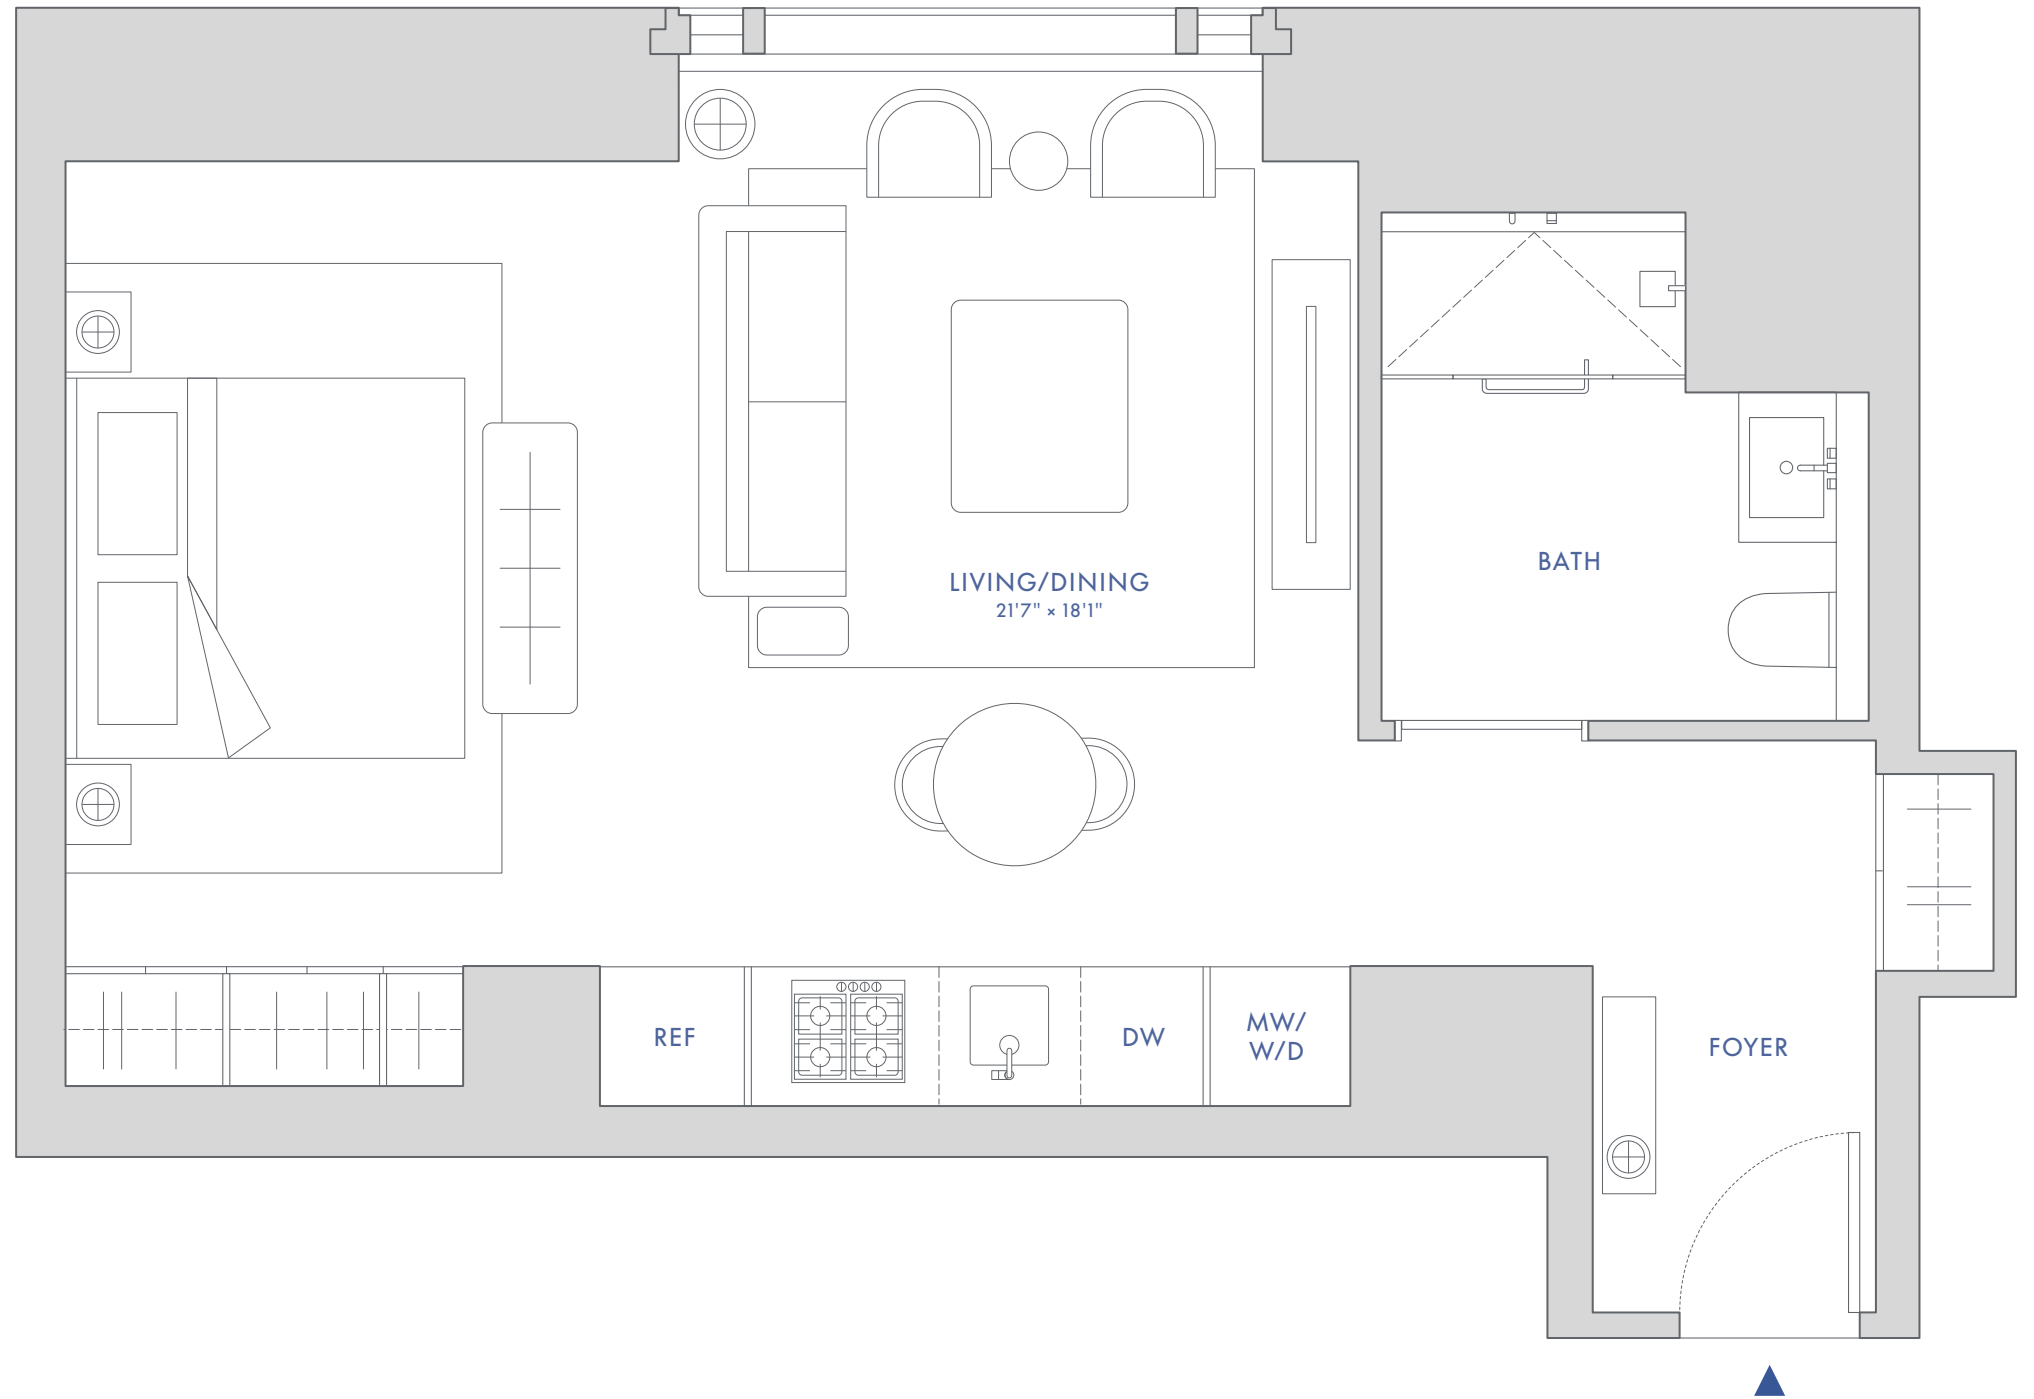

## RESIDENCE H

FLOORS 61-66

STUDIO

1 BATH

652 SF (61 SM)

NORTH EXPOSURE

SCALE 5/16" = 1'-0"