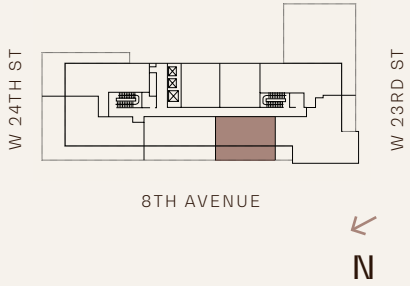

chelsea canvas

Floor 11

Residence E

1 Bed | 1 Bath
Terrace

chelseacanvasnyc.com
280 W 24 St, New York, NY 10011
leasing@chelseacanvasnyc.com
212-246-2800

All dimensions are approximate and subject to construction changes and omissions. Plans and dimensions may also contain minor variations from floor to floor. The artist representation and interior/exterior decorations, finishes, plantings, appliances and furnishings are provided for illustrative purpose only. All residential units are rented unfurnished.